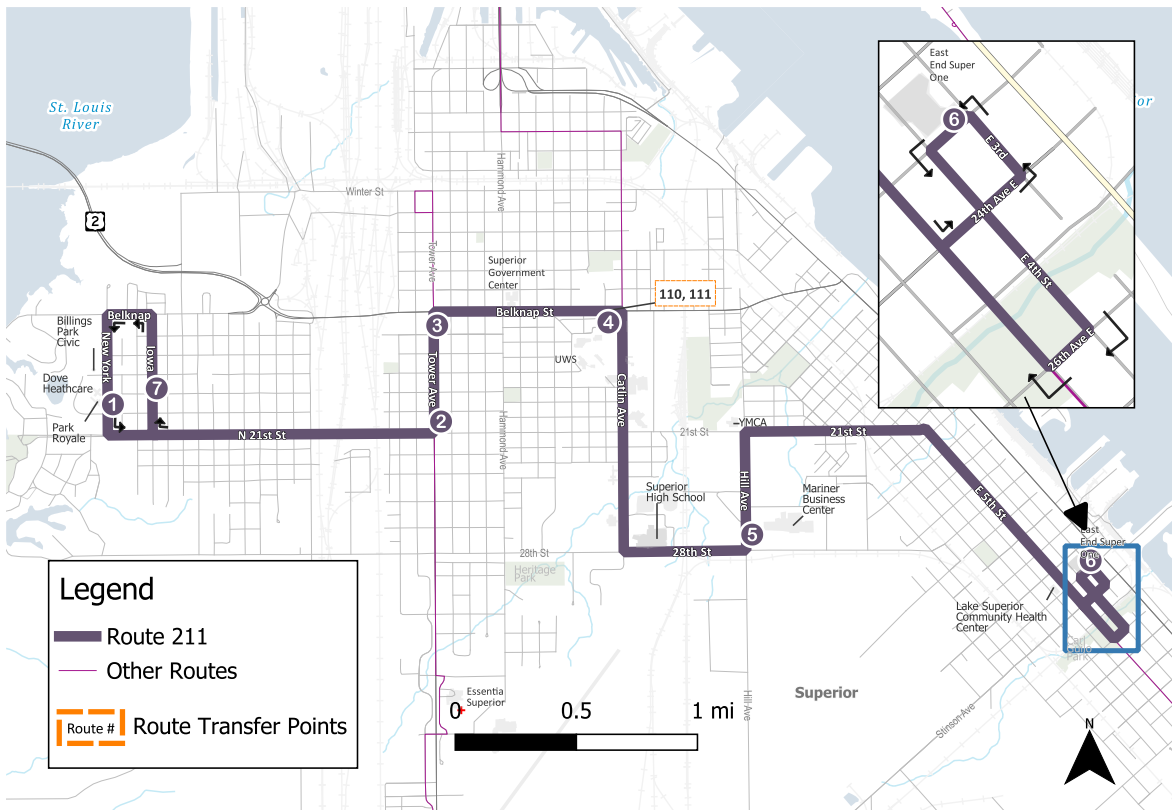

ROUTE 211

Billings Park to East End

Proudly Serving
East End Super One
Mariner Business Center
University Wisconsin Superior
Superior High School
Superior Government Center
Billings Park

Weekday	From Billings Park					Weekday	To Billings Park				
---------	--------------------	--	--	--	--	---------	------------------	--	--	--	--

- | | | | | | | | | | | | | |
|---|---|---|---|---|---|---|---|---|---|---|---|---|
| 1 | 2 | 3 | 4 | 5 | 6 | 6 | 5 | 4 | 3 | 2 | 7 | 1 |
|---|---|---|---|---|---|---|---|---|---|---|---|---|

New York & 20th Ave	Tower Ave & 21st St	Tower Ave & 16th St	Belknap St & Fisher Ave	Mariner Mall	East End Super One	East End Super One	Mariner Mall	Belknap St & Fisher Ave	Tower Ave & 16th St	Tower Ave & 21st St	Iowa & 19th Ave	New York & 20th Ave
6:00a	6:05a	6:07a	6:11a	6:16a	6:23a	6:32a	6:40a	6:45a	6:49a	6:50a	6:55a	6:59a
7:00a	7:05a	7:07a	7:11a	7:16a	7:23a	7:32a	7:40a	7:45a	7:49a	7:50a	7:55a	7:59a
8:00a	8:05a	8:07a	8:11a	8:16a	8:23a	8:32a	8:40a	8:45a	8:49a	8:50a	8:55a	8:59a
9:00a	9:05a	9:07a	9:11a	9:16a	9:23a	9:33a	9:40a	9:45a	9:49a	9:50a	9:55a	9:59a
2:10p	2:15p	2:17p	2:21p	2:26p	2:33p	2:40p	2:48p	2:54p	2:59p	3:00p	3:05p	3:09p
3:10p	3:15p	3:17p	3:21p	3:26p	3:33p	3:40p	3:48p	3:54p	3:59p	4:00p	4:05p	4:09p
4:10p	4:15p	4:17p	4:21p	4:26p	4:33p	4:40p	4:48p	4:54p	4:59p	5:00p	5:05p	5:09p
5:10p	5:15p	5:17p	5:21p	5:26p	5:33p	5:42p	5:49p	5:55p	5:59p	6:00p	6:05p	6:09p

East End Super One	Mariner Mall	Belknap St & Fisher Ave	Tower Ave & 16th St	Tower Ave & 21st St	Iowa & 19th Ave	New York & 20th Ave
9:18a	9:25a	9:30a	9:34a	9:35a	9:40a	9:44a
10:18a	10:25a	10:30a	10:34a	10:35a	10:40a	10:44a
11:17a	11:24a	11:30a	11:34a	11:35a	11:40a	11:44a
12:17p	12:24p	12:30p	12:34p	12:35p	12:40p	12:44p
1:17p	1:24p	1:30p	1:34p	1:35p	1:40p	1:44p
2:15p	2:23p	2:29p	2:34p	2:35p	2:40p	2:44p
3:15p	3:23p	3:29p	3:34p	3:35p	3:40p	3:44p
4:15p	4:23p	4:29p	4:34p	4:35p	4:40p	4:44p