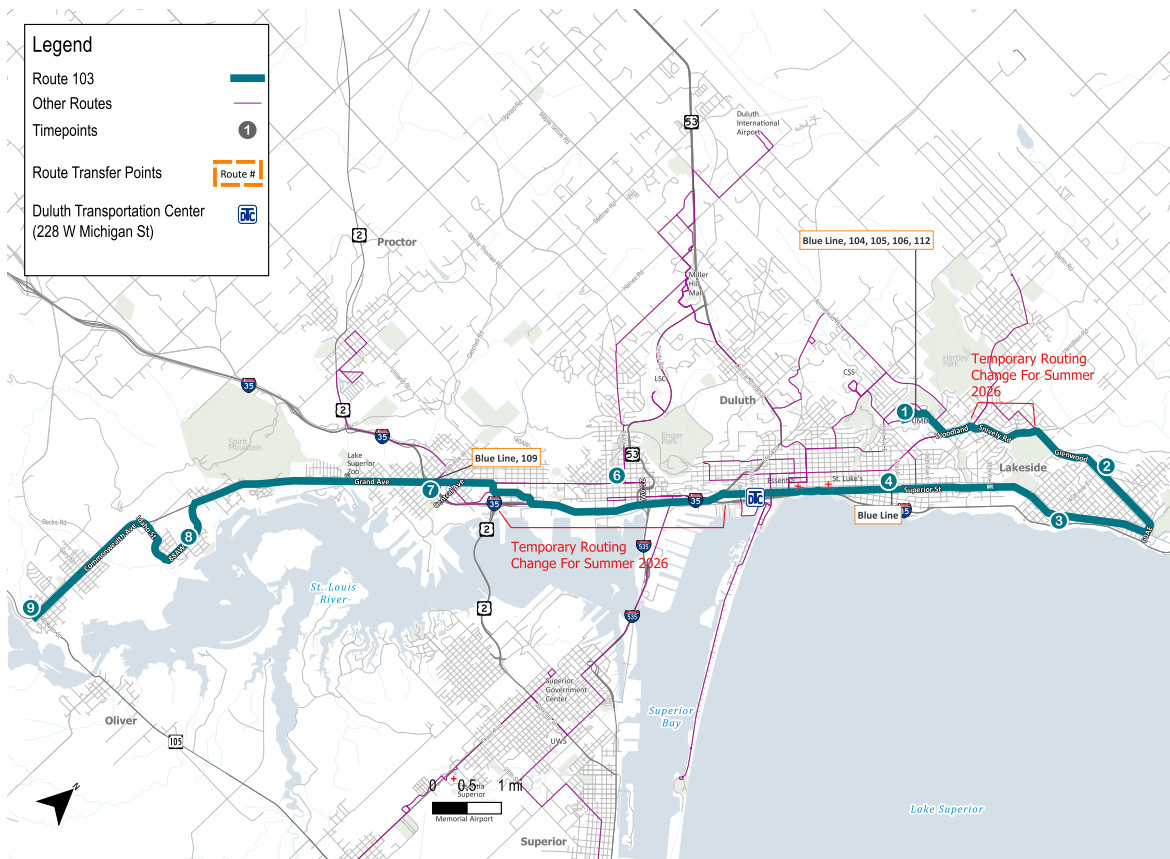

Morgan Park

New Duluth

Weekday

From UMD

Weekday

To UMD

Kirby Plaza East	Glenwood & Crosley Ave	Superior St & 45th Ave E	Superior St & 20th Ave E	Transit Center	Grand Ave & 59th Ave W	88th Ave W & Edwards	Commonwealth & McCuen
4:41a	4:52a	4:59a	5:06a	5:26a	5:39a	5:49a	5:57a
5:41a	5:52a	5:59a	6:06a	6:24a	6:38a	6:49a	6:57a
6:10a	6:21a	6:28a	6:35a	6:57a	7:11a	7:22a	7:30a
6:40a	6:51a	6:58a	7:05a	7:27a	7:41a	7:52a	8:00a
7:10a	7:21a	7:28a	7:35a	7:57a	8:11a	8:22a	8:30a
7:40a	7:51a	7:58a	8:05a	8:27a	8:41a	8:52a	9:00a
8:10a	8:21a	8:28a	8:35a	8:57a	9:11a	9:22a	9:30a
8:40a	8:51a	8:58a	9:05a	9:27a	9:41a	9:52a	10:00a
9:40a	9:51a	9:58a	10:05a	10:27a	10:41a	10:52a	11:00a
10:40a	10:51a	10:58a	11:05a	11:27a	11:41a	11:52a	12:00p
11:40a	11:51a	11:58a	12:05p	12:27p	12:41p	12:52p	1:00p
12:40p	12:51p	12:58p	1:05p	1:27p	1:41p	1:52p	2:00p
1:40p	1:51p	1:58p	2:05p	2:27p	2:41p	2:52p	3:00p
2:10p	2:21p	2:28p	2:35p	2:57p	3:11p	3:22p	3:30p
2:40p	2:51p	2:58p	3:05p	3:27p	3:41p	3:52p	4:00p
3:14p	3:25p	3:32p	3:39p	4:01p	4:15p	4:26p	4:34p
3:40p	3:51p	3:58p	4:05p	4:27p	4:41p	4:52p	5:00p
4:10p	4:21p	4:28p	4:35p	4:57p	5:11p	5:22p	5:30p
4:40p	4:51p	4:58p	5:05p	5:29p	5:42p	5:52p	6:00p
5:10p	5:21p	5:28p	5:35p	5:59p	6:12p	6:22p	6:30p
5:41p	5:52p	5:59p	6:06p	6:26p	6:39p	6:49p	6:57p
6:41p	6:52p	6:59p	7:06p	7:26p	7:39p	7:49p	7:57p
7:41p	7:52p	7:59p	8:06p	8:26p	8:39p	8:49p	8:57p
8:41p	8:52p	8:59p	9:06p	9:26p	9:39p	9:49p	9:57p
9:41p	9:52p	9:59p	10:06p	10:26p	10:39p	10:49p	10:57p
10:41p	10:52p	10:59p	11:06p	11:26p	11:39p	11:49p	11:57p
11:36p	11:47p	11:54p	12:01a	12:21a	12:34a	12:44a	12:52a