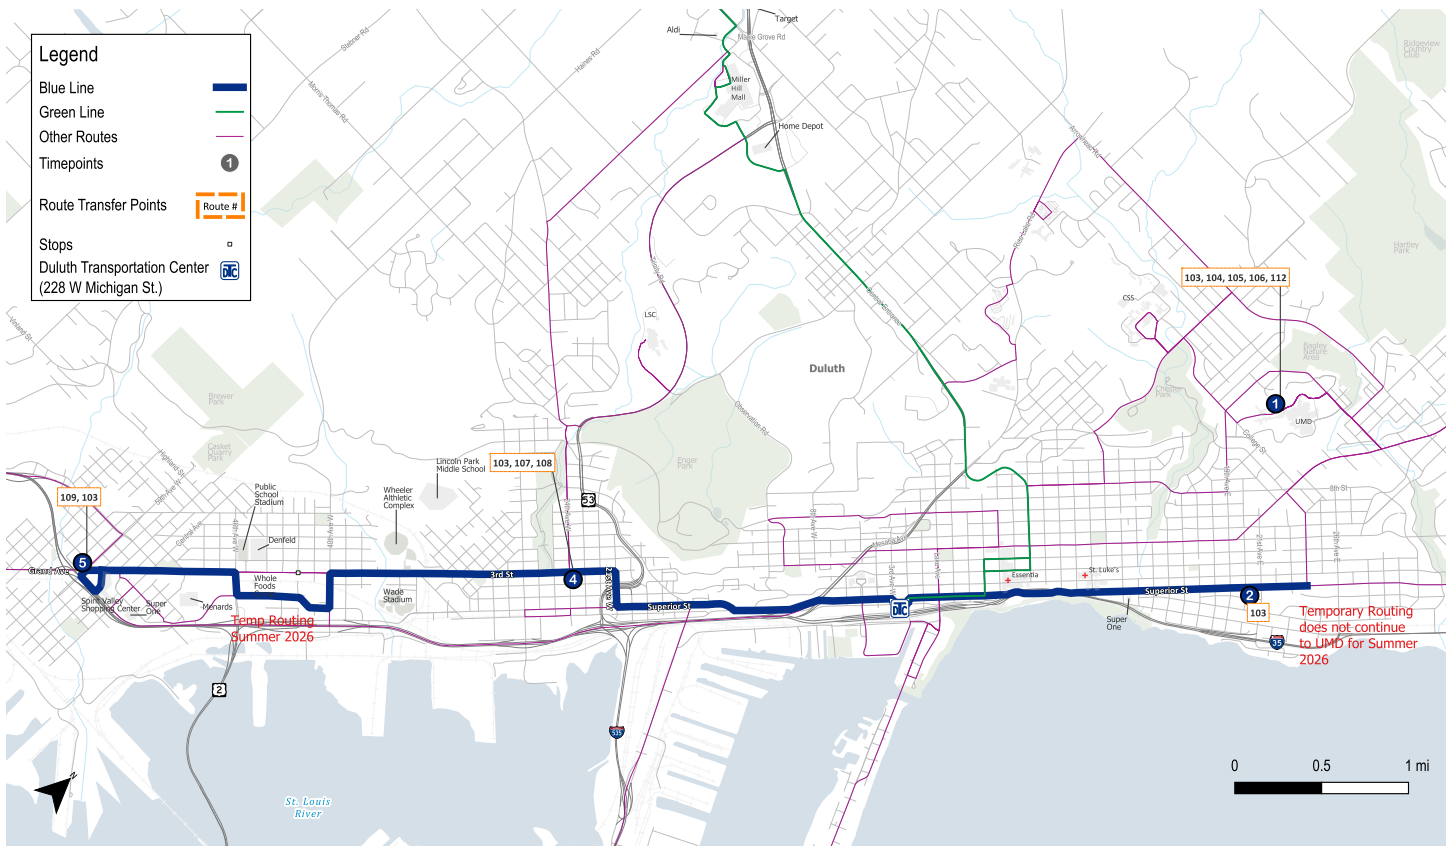

Blue Line

Spirit Valley - DTC - UMD

Proudly Serving

University Minnesota Duluth

Plaza Shopping Center

St. Luke's Hospital

Essentia Health

Duluth Transportation Center

Lincoln Park

Spirit Valley

EFFECTIVE Jun 7, 2026