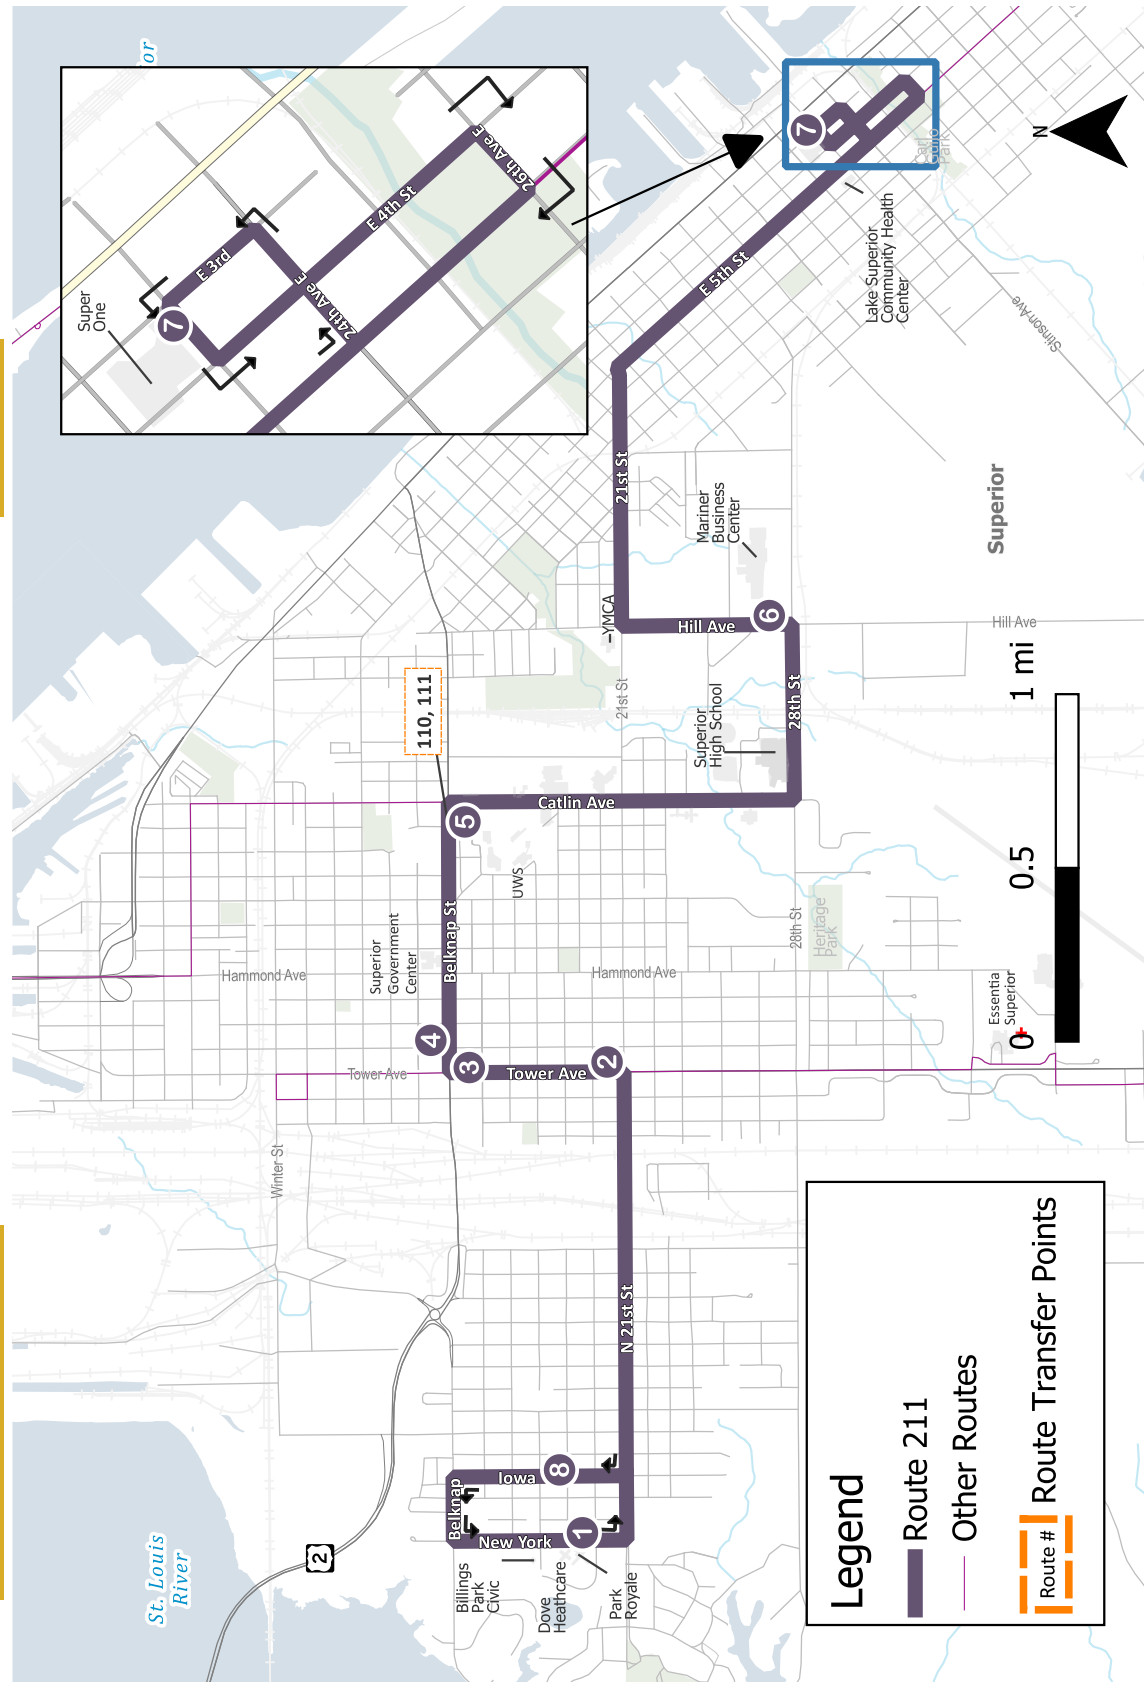

Every bus stop is equipped with an Information sign with instructions to track incoming buses.

Routes and schedules are subject to change. visit www.DuluthTransit.com for current schedule information.

RIDER INFORMATION

FARES

Peak Fare $1.50
Off-peak Fare $.75

Children four and under are free with a paid adult (up to three). Exact change only. Free transfers within the hour of first trip.

Peak service is from 7:00 am-9:00 am and 2:30pm-6:00pm.

The DTA operates limited holiday service on New Year's Day, Memorial Day, Fourth of July, Labor Day, Thanksgiving and Christmas.

UNLIMITED USE PASSES

1-Day Pass $3.00
7-Day Pass $15.00
31-Day Pass $40.00
31-Day Youth Pass $30.00
Summer Youth Pass $55.00

PASSES VS CASH FARE

- Using a pre-purchased fare card can save time and make riding easier.
- Using a pass instead of cash avoids the need to carry exact change.
- Purchasing a pass allows you to save money. The longer the pass is good for, the more you can save!

Passes can be purchased at:

Duluth Transportation Center
Via MyDTA and Transit Mobile Apps

It is our honor to serve you. Our mission is to provide safe, reliable convenient, and affordable transportation to the Twin Ports. Let us know if we are meeting our goal and how we can improve!

You can provide feedback and sign up for alerts online at Duluthtransit.com and stay connected on our Facebook page for the latest updates!