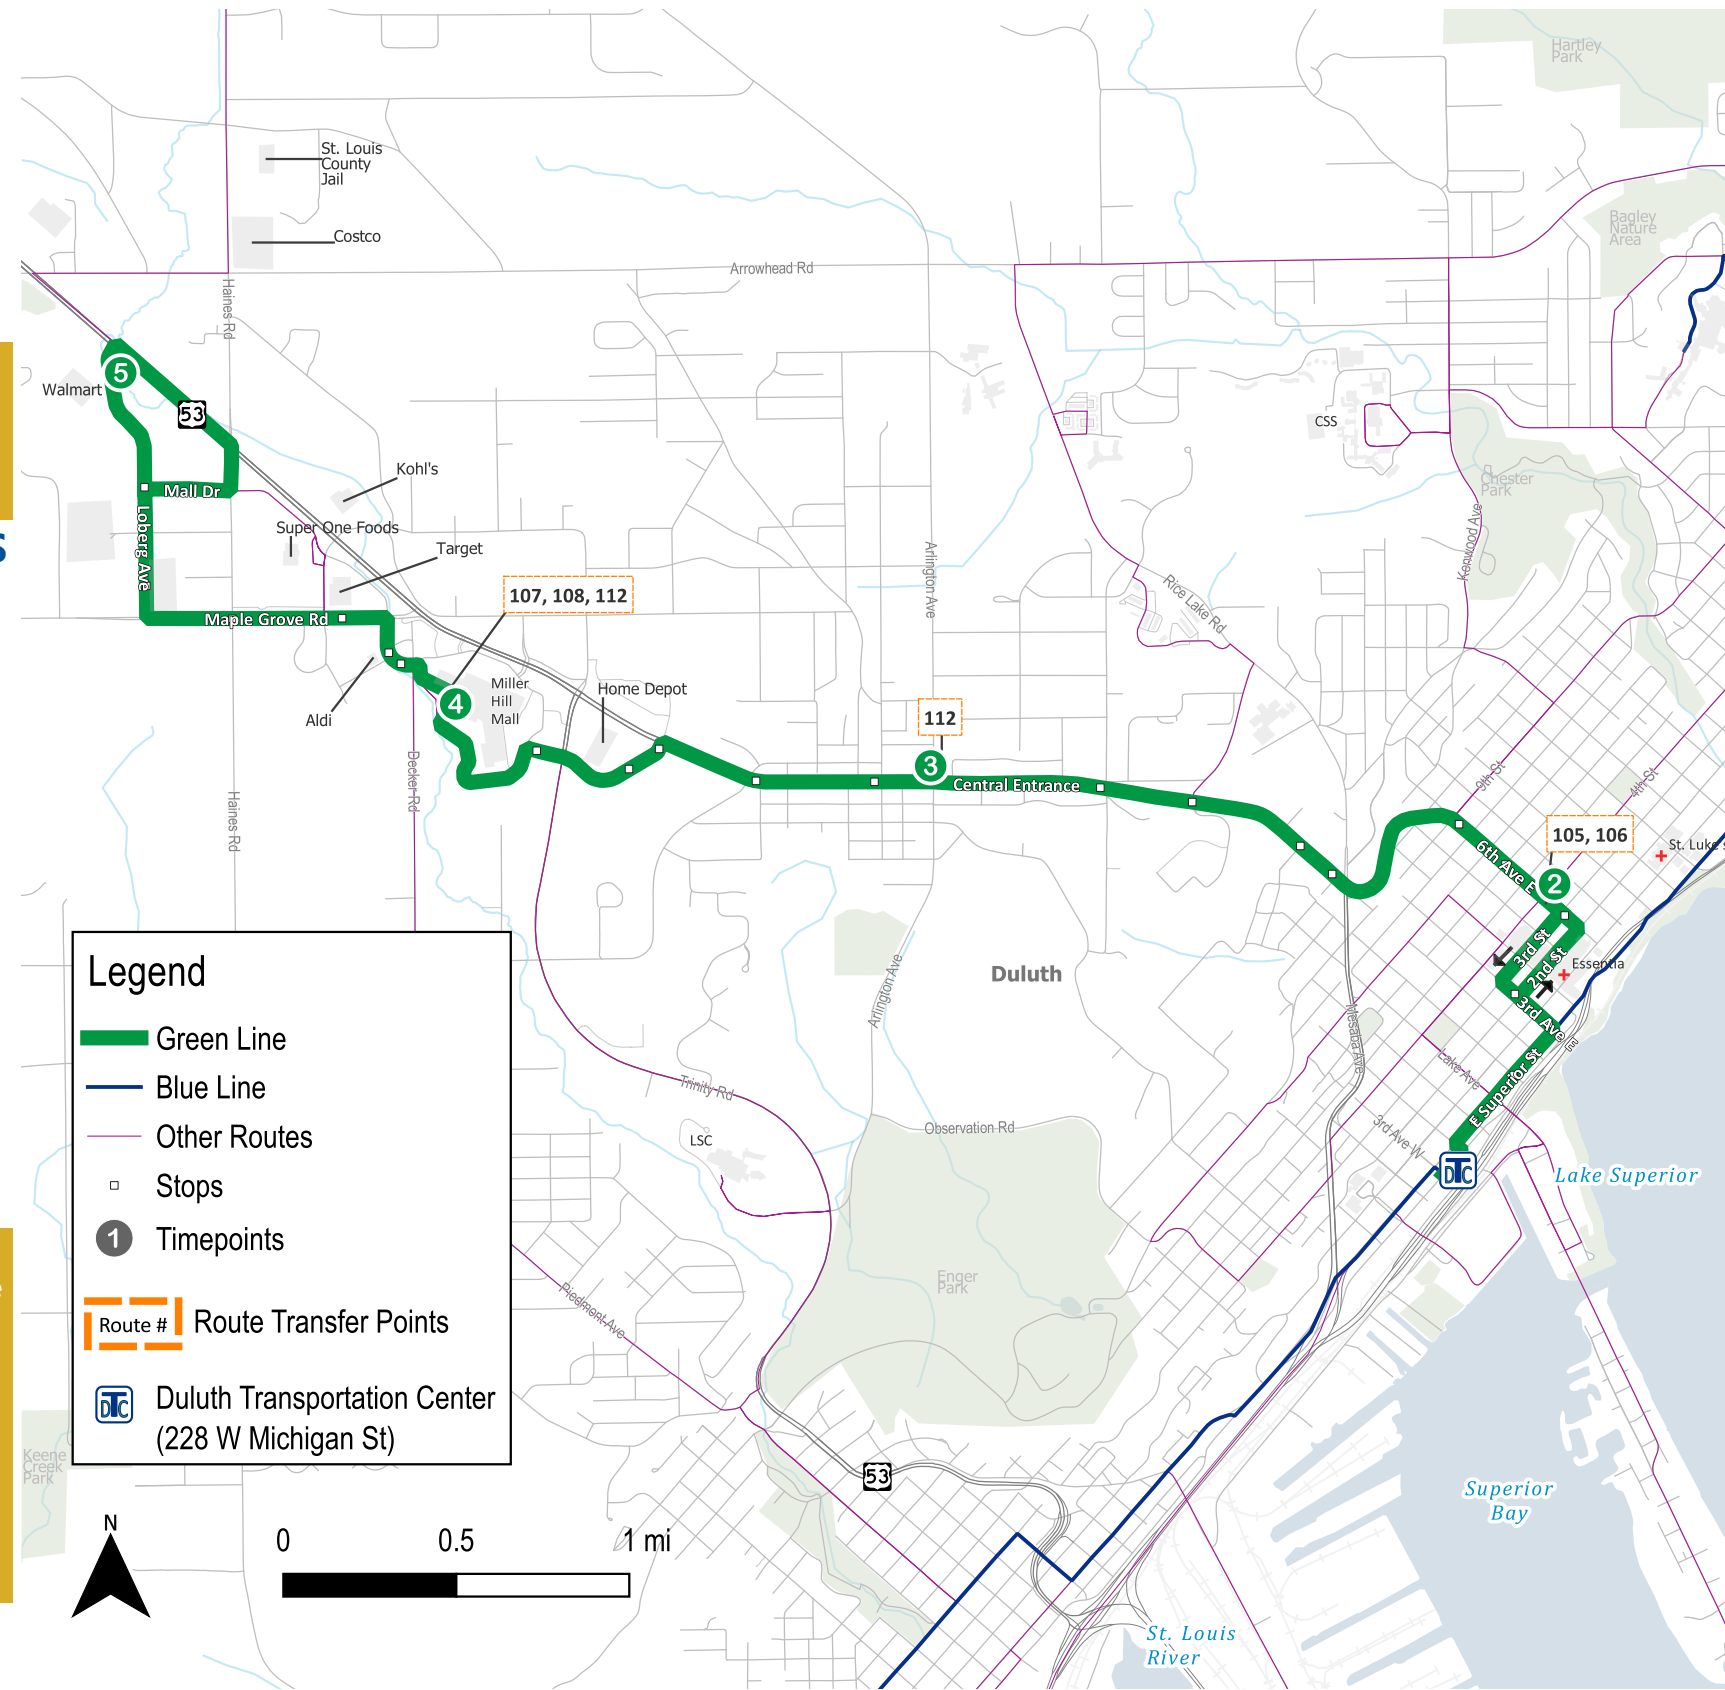

Every bus stop is equipped with an Information sign with instructions to track incoming buses.

Routes and schedules are subject to change. visit www.DuluthTransit.com for current schedule information.

RIDER INFORMATION

FARES

- Peak Fare $1.50
- Off-peak Fare $.75

Children four and under are free with a paid adult (up to three). Exact change only. Free transfers within the hour of first trip.

Peak service is from 7:00 am-9:00 am and 2:30pm-6:00pm.

The DTA operates limited holiday service on New Year's Day, Memorial Day, Fourth of July, Labor Day, Thanksgiving and Christmas.

UNLIMITED USE PASSES

- 1-Day Pass $3.00
- 7-Day Pass $15.00
- 31-Day Pass $40.00
- 31-Day Youth Pass $30.00
- Summer Youth Pass $55.00

PASSES VS CASH FARE

- Using a pre-purchased fare card can save time and make riding easier.
- Using a pass instead of cash avoids the need to carry exact change.
- Purchasing a pass allows you to save money. The longer the pass is good for, the more you can save!

Passes can be purchased at:

- Duluth Transportation Center
- Via MyDTA and Transit Mobile Apps

It is our honor to serve you. Our mission is to provide safe, reliable convenient, and affordable transportation to the Twin Ports. Let us know if we are meeting our goal and how we can improve!

You can provide feedback and sign up for alerts online at Duluthtransit.com and stay connected on our Facebook page for the latest updates!

Green Line
DTC - Mall

EFFECTIVE Mar 1, 2026

1. **Proudly Serving**
2. Duluth Transportation Center
   - Essentia Health St. mary's
   - Harbor Highlands
   - Miller Hill Mall
   - Target
   - Walmart