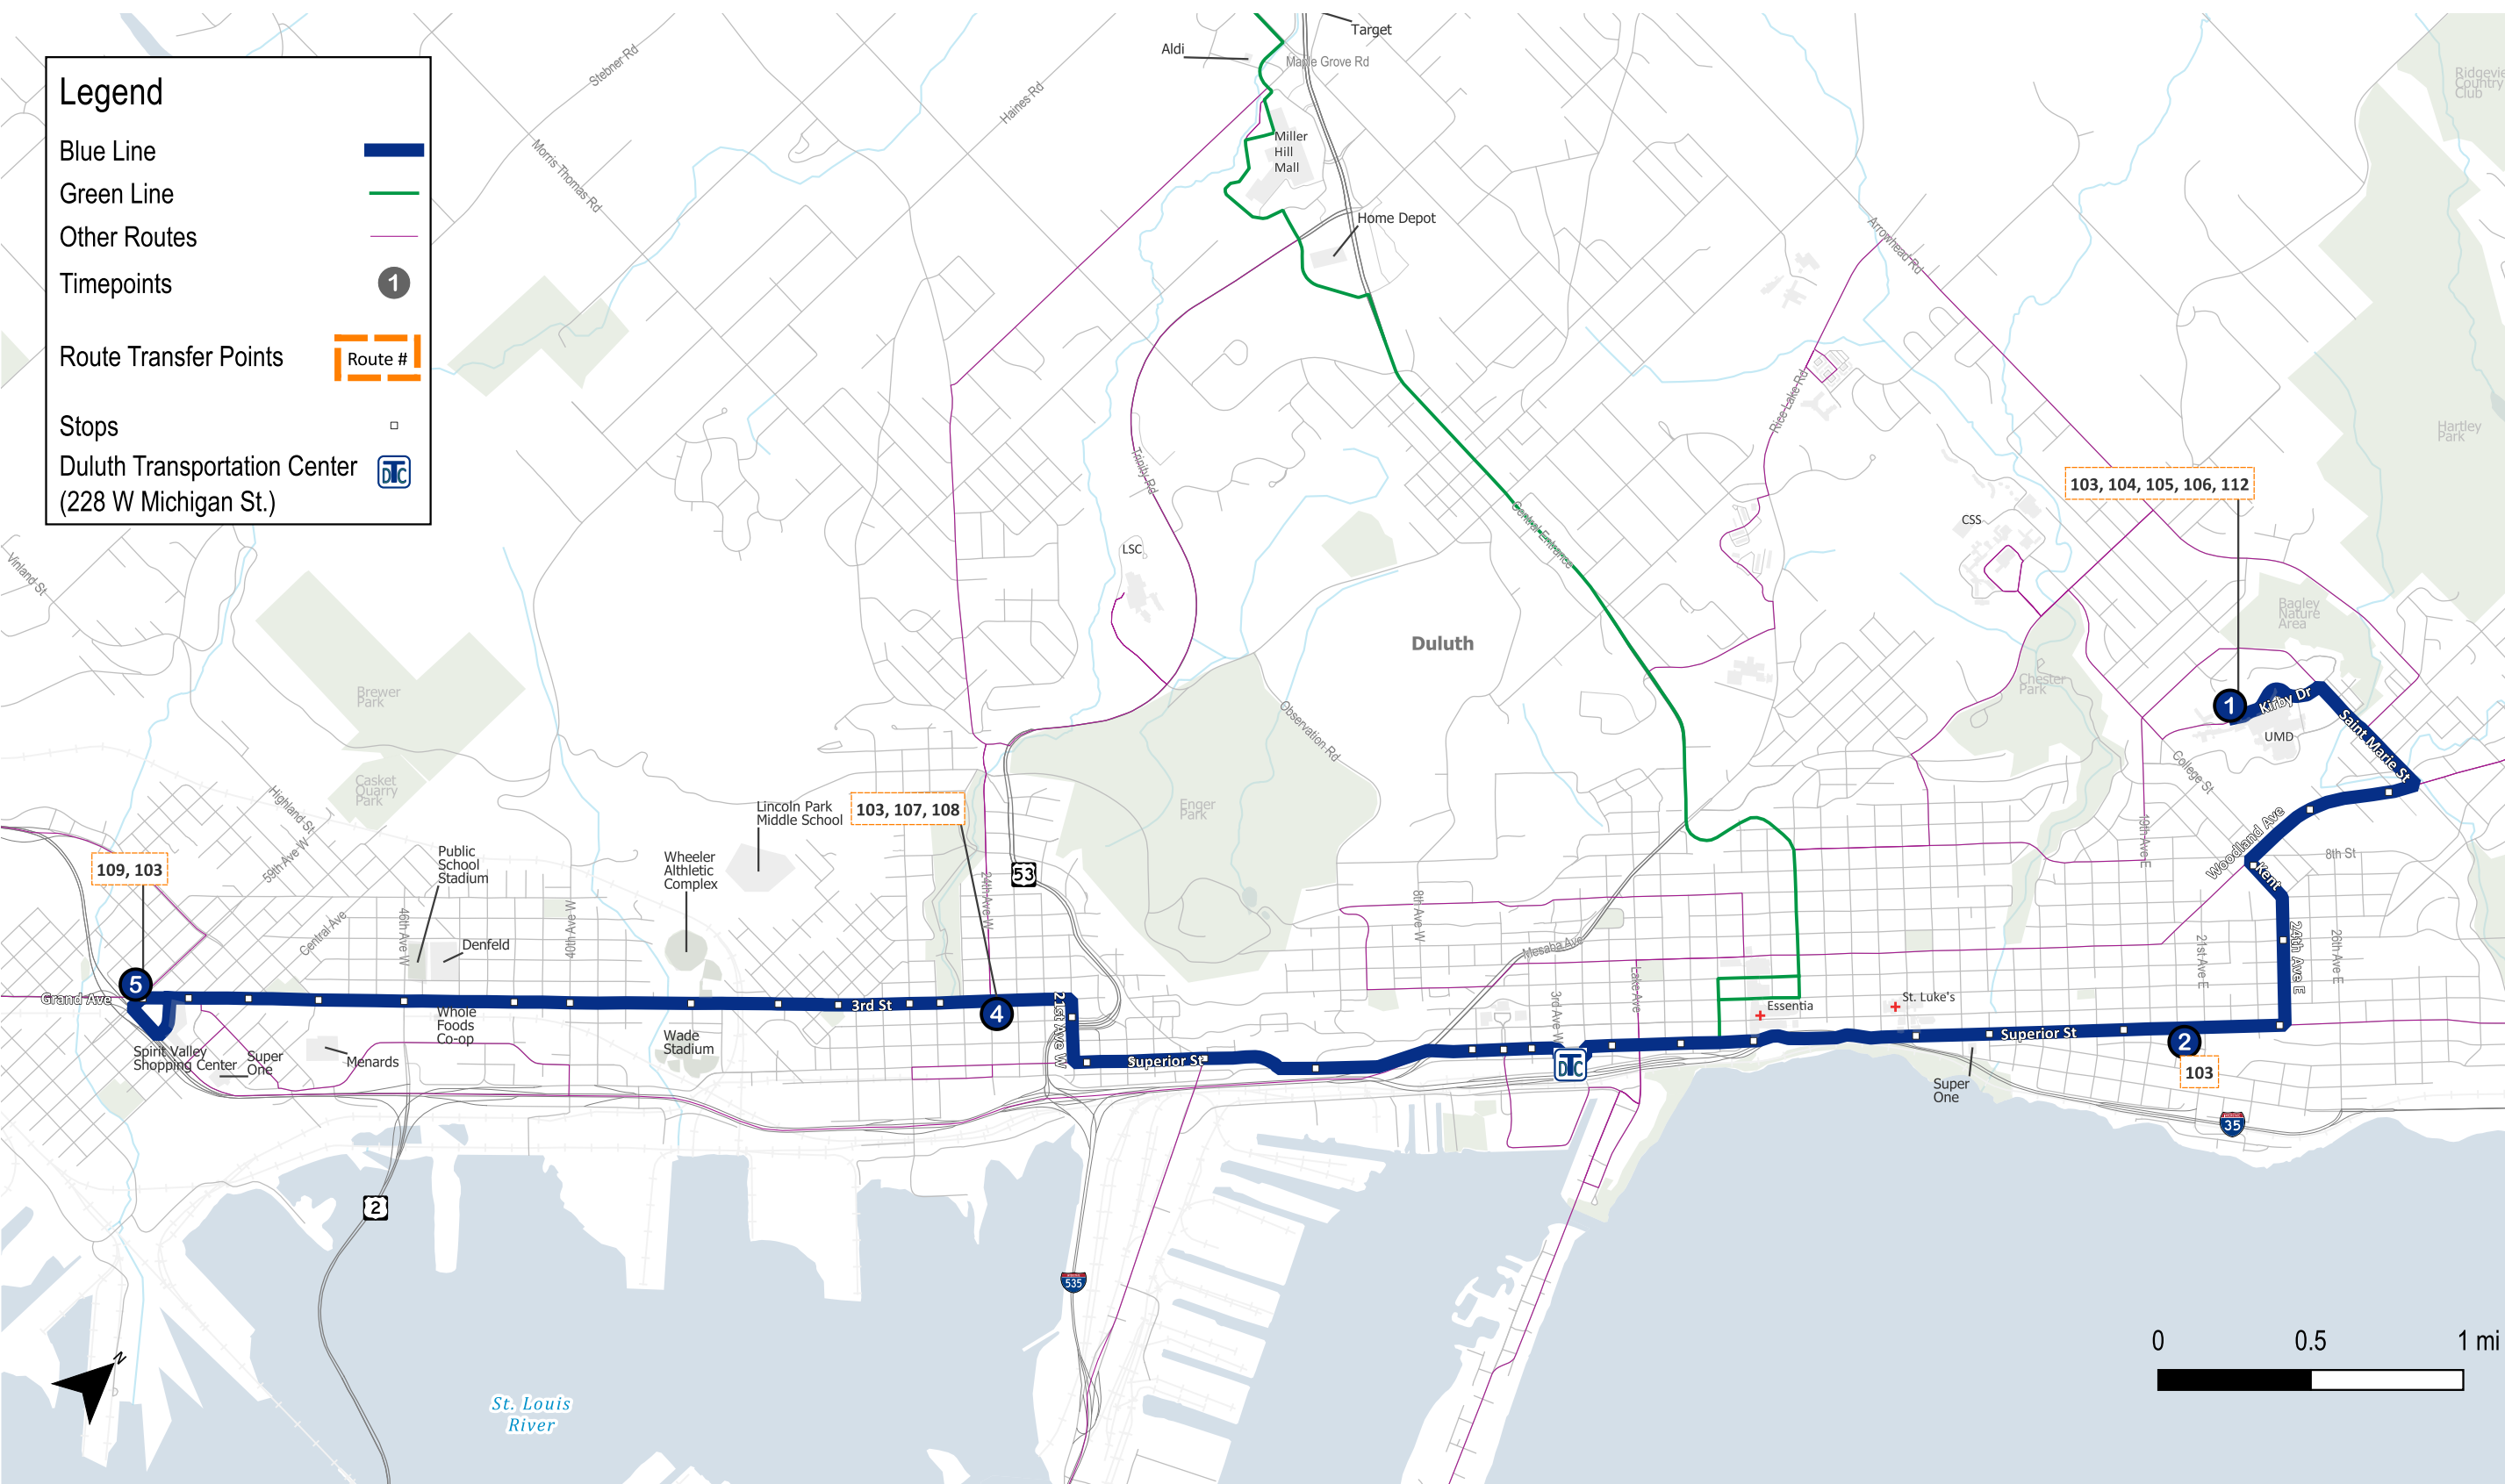

Blue Line
Spirit Valley - DTC - UMD

EFFECTIVE Mar 1, 2026

- Proudly Serving**
- University of Minnesota Duluth
 - Plaza Shopping Center
 - St. Luke's Hospital
 - Essentia Health St. Mary's
 - Duluth Transportation Center
 - Lincoln Park
 - Spirit Valley