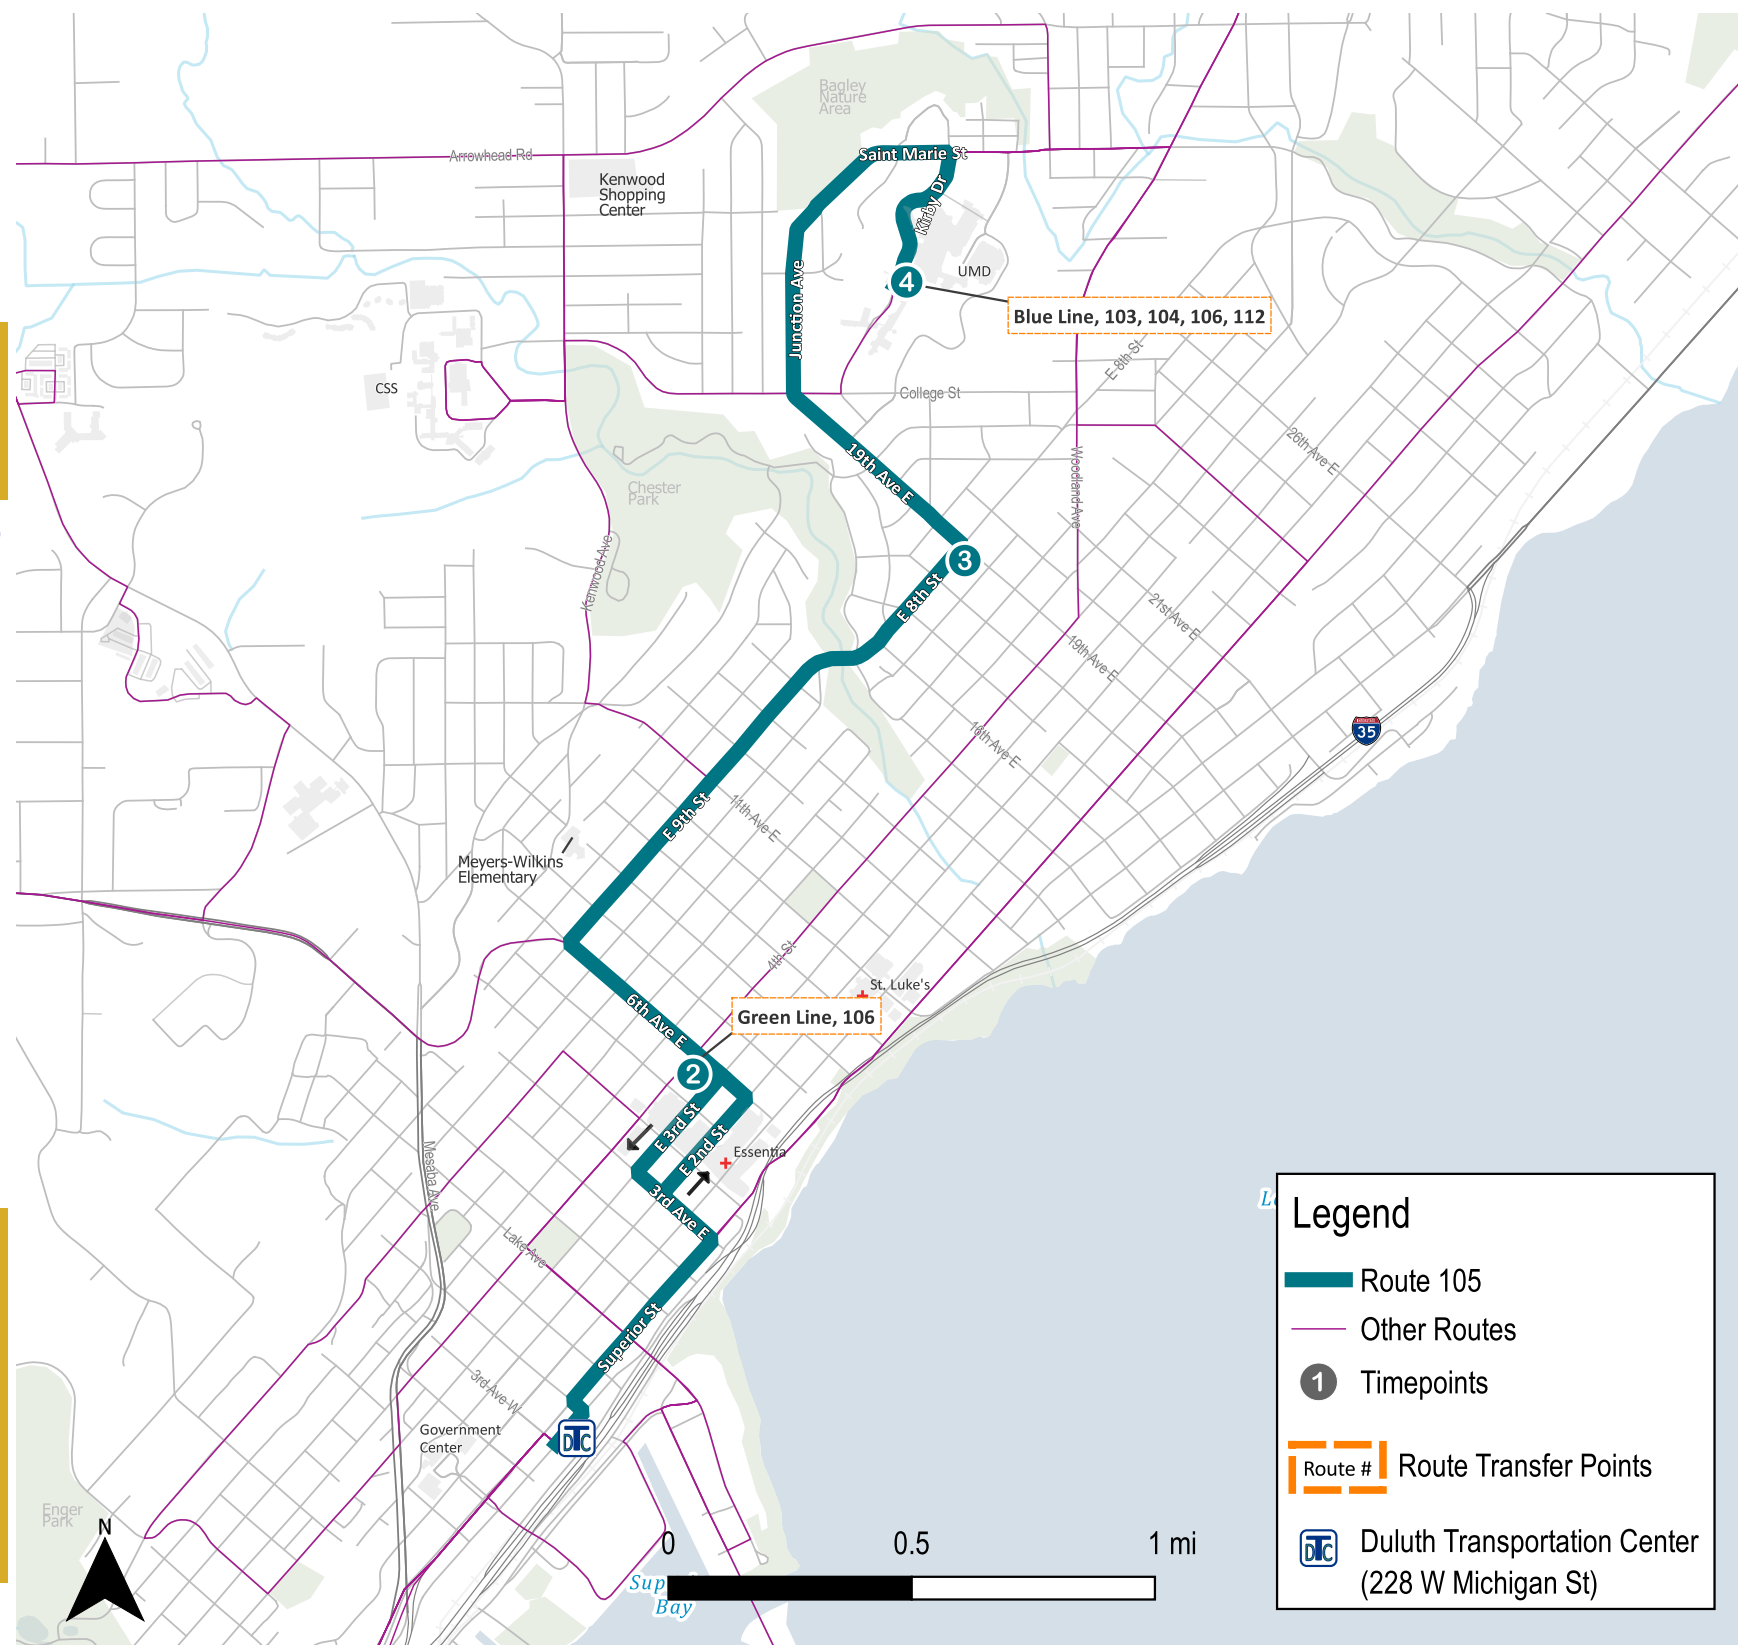

Every bus stop is equipped with an Information sign with instructions to track incoming buses.

Routes and schedules are subject to change. visit www.DuluthTransit.com for current schedule information.

RIDER INFORMATION

FARES

Peak Fare $1.50
Off-peak Fare $.75

Children four and under are free with a paid adult (up to three). Exact change only. Free transfers within the hour of first trip.

Peak service is from 7:00 am-9:00 am and 2:30pm-6:00pm.

The DTA operates limited holiday service on New Year's Day, Memorial Day, Fourth of July, Labor Day, Thanksgiving and Christmas.

UNLIMITED USE PASSES

1-Day Pass $3.00
7-Day Pass $15.00
31-Day Pass $40.00
31-Day Youth Pass $30.00
Summer Youth Pass $55.00

PASSES VS CASH FARE

- Using a pre-purchased fare card can save time and make riding easier.
- Using a pass instead of cash avoids the need to carry exact change.
- Purchasing a pass allows you to save money. The longer the pass is good for, the more you can save!

Passes can be purchased at:

Duluth Transportation Center
Via MyDTA and Transit Mobile Apps

It is our honor to serve you. Our mission is to provide safe, reliable convenient, and affordable transportation to the Twin Ports. Let us know if we are meeting our goal and how we can improve!

You can provide feedback and sign up for alerts online at Duluthtransit.com and stay connected on our Facebook page for the latest updates!

ROUTE 105
East 9th St. Local

EFFECTIVE Aug 24, 2025

Proudly Serving
Duluth Transportation Center
Central Hillside
Essentia Health
East Hillside
University of Minnesota Duluth