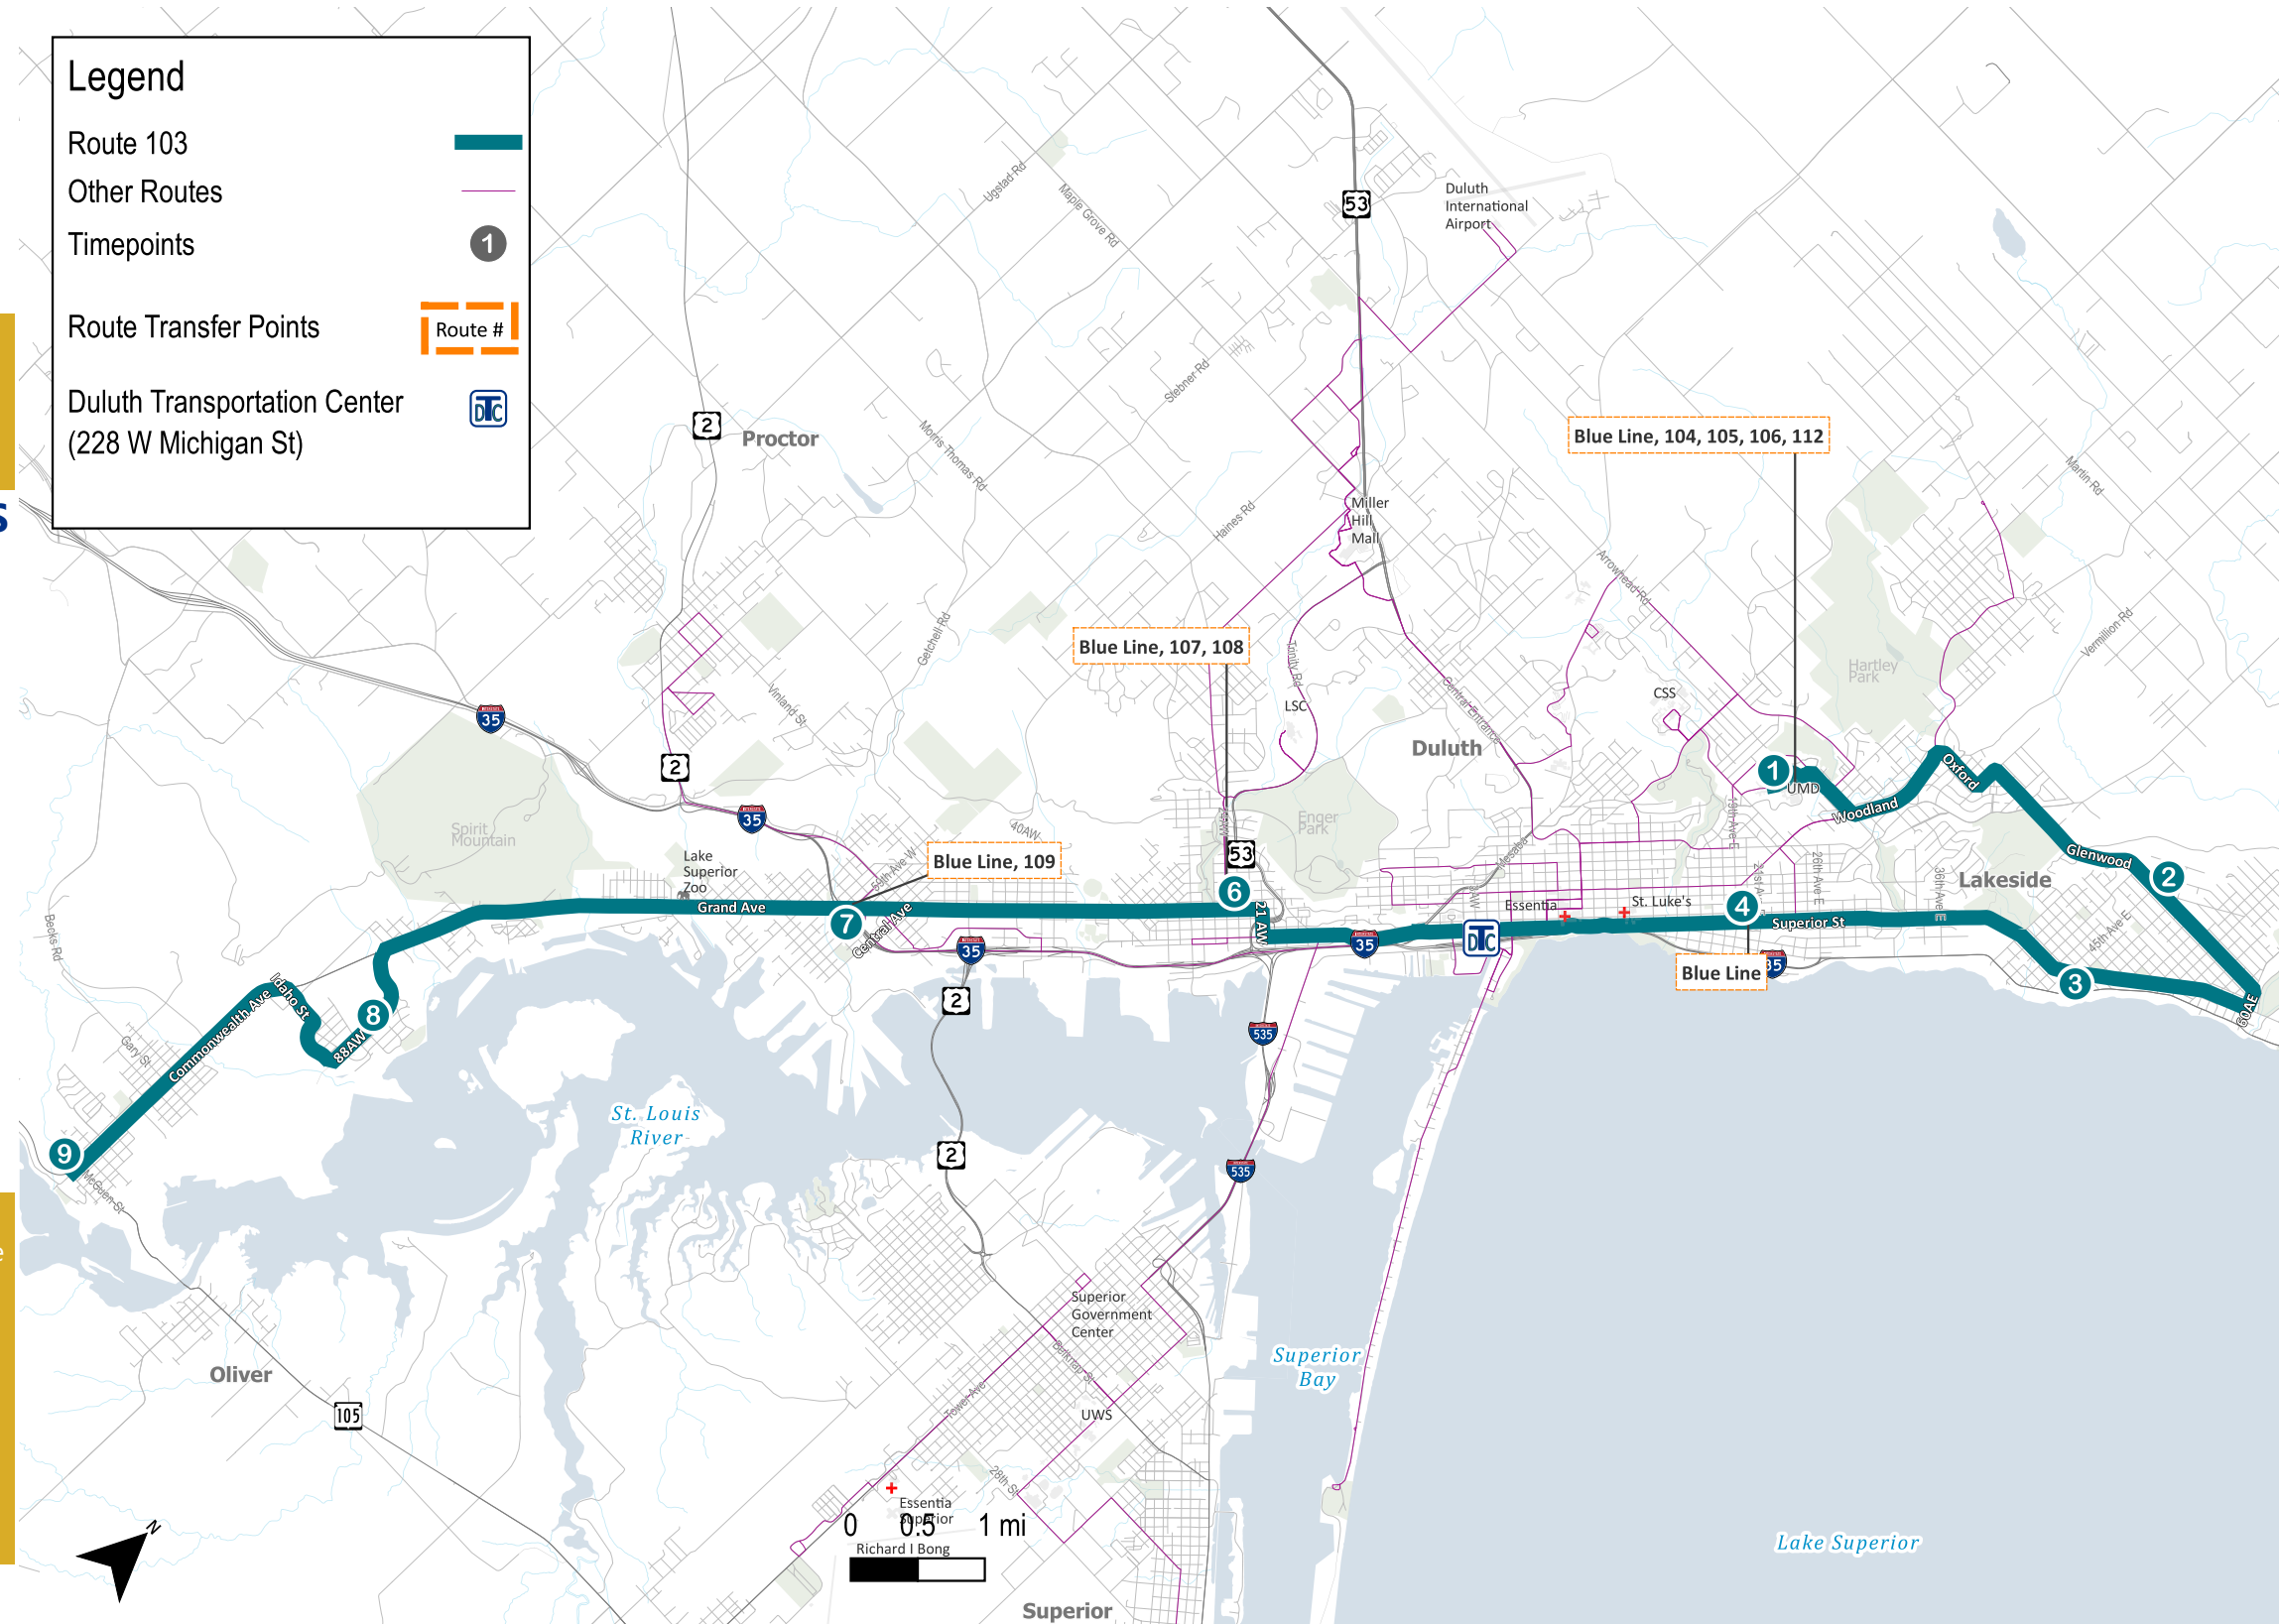

RIDER INFORMATION

FARES

Peak Fare $1.50
Off-peak Fare $.75

Children four and under are free with a paid adult (up to three). Exact change only. Free transfers within the hour of first trip.

Peak service is from 7:00 am-9:00 am and 2:30pm-6:00pm.

The DTA operates limited holiday service on New Year's Day, Memorial Day, Fourth of July, Labor Day, Thanksgiving and Christmas.

UNLIMITED USE PASSES

1-Day Pass $3.00
7-Day Pass $15.00
31-Day Pass $40.00
31-Day Youth Pass $30.00
Summer Youth Pass $55.00

PASSES VS CASH FARE

- Using a pre-purchased fare card can save time and make riding easier.
- Using a pass instead of cash avoids the need to carry exact change.
- Purchasing a pass allows you to save money. The longer the pass is good for, the more you can save!

Passes can be purchased at:

Duluth Transportation Center
Via MyDTA and Transit Mobile Apps

It is our honor to serve you. Our mission is to provide safe, reliable convenient, and affordable transportation to the Twin Ports. Let us know if we are meeting our goal and how we can improve!

You can provide feedback and sign up for alerts online at Duluthtransit.com and stay connected on our Facebook page for the latest updates!

Bus service partially funded by the state of Minnesota

Legend

- Route 103
- Other Routes
- Timepoints
- Route Transfer Points Route #
- Duluth Transportation Center (228 W Michigan St)

ROUTE 103

New Duluth - DTC
Lakeside - UMD

EFFECTIVE Aug 24, 2025

Proudly Serving
University of Minnesota Duluth
Morley Heights
Lakeside
Duluth Transportation Center
Lincoln Park
Morgan Park
New Duluth