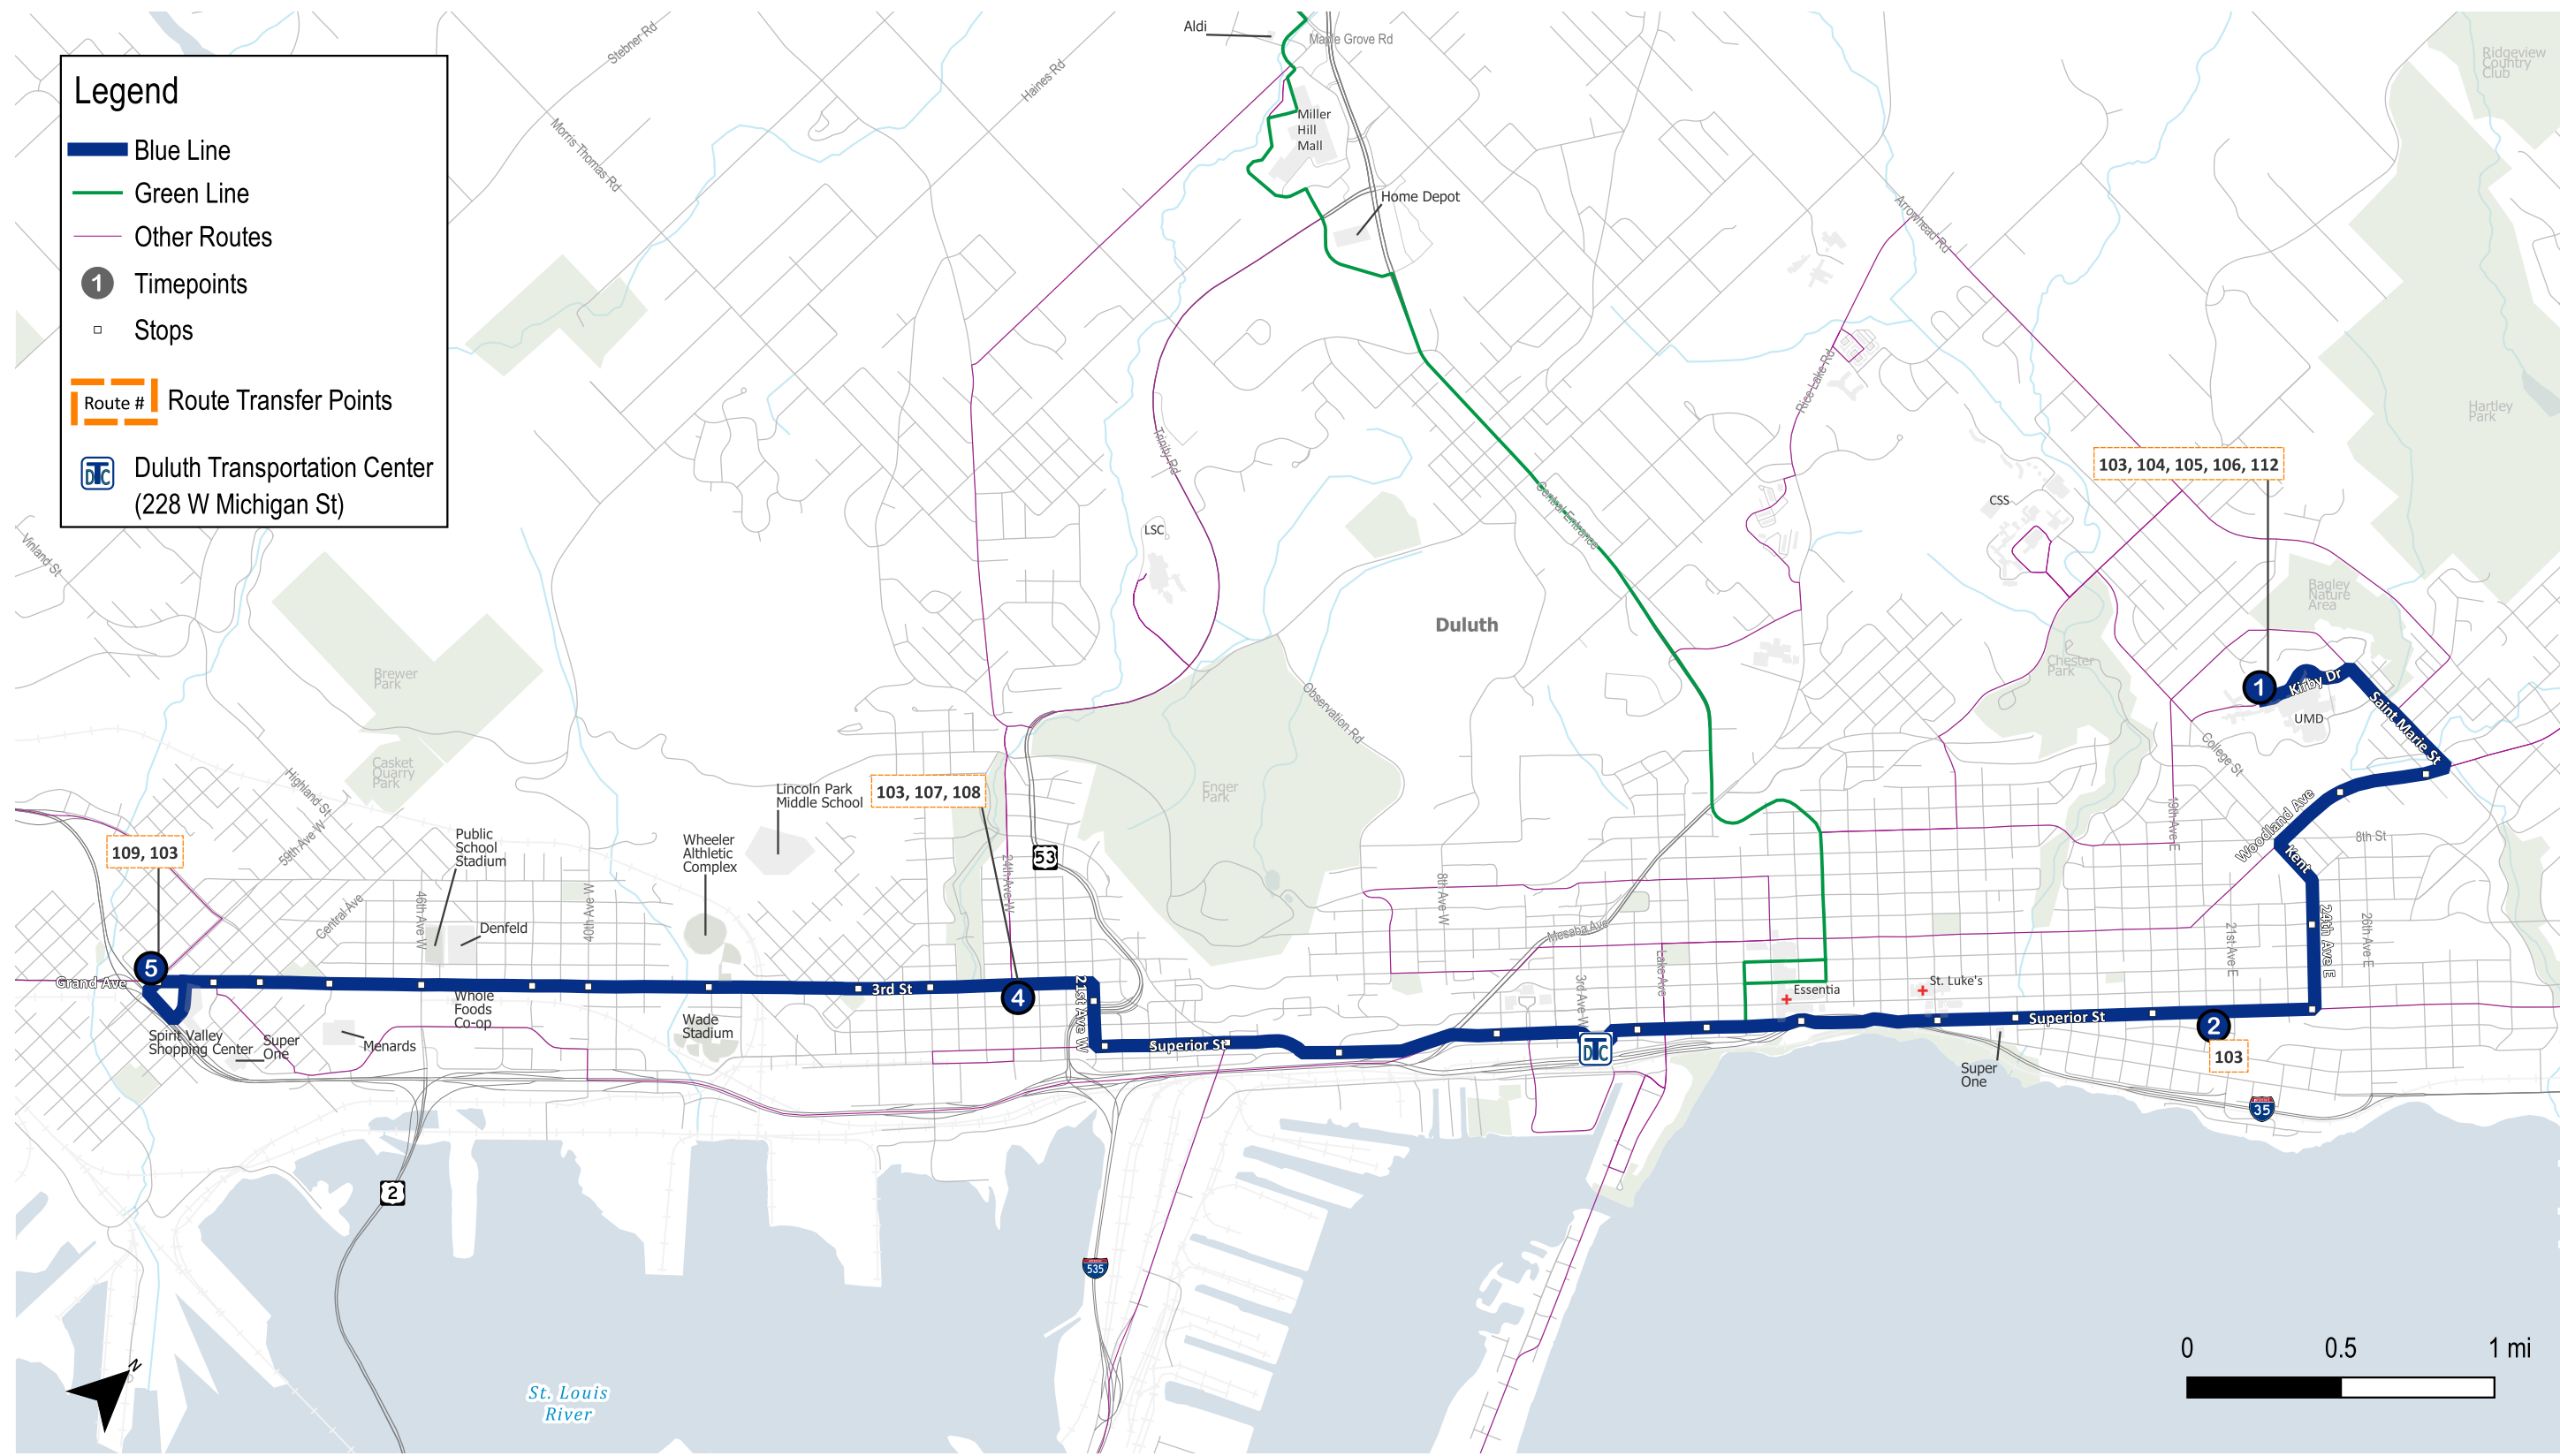

Routes and schedules are subject to change. visit www.DuluthTransit.com for current schedule information.

RIDER INFORMATION

FARES

- Peak Fare $1.50
- Off-peak Fare $.75

Children four and under are free with a paid adult (up to three). Exact change only. Free transfers within the hour of first trip.

Peak service is from 7:00 am-9:00 am and 2:30pm-6:00pm.

The DTA operates limited holiday service on New Year's Day, Memorial Day, Fourth of July, Labor Day, Thanksgiving and Christmas.

UNLIMITED USE PASSES

- 1-Day Pass $3.00
- 7-Day Pass $15.00
- 31-Day Pass $40.00
- 31-Day Youth Pass $30.00
- Summer Youth Pass $55.00

PASSES VS CASH FARE

- Using a pre-purchased fare card can save time and make riding easier.
- Using a pass instead of cash avoids the need to carry exact change.
- Purchasing a pass allows you to save money. The longer the pass is good for, the more you can save!

Passes can be purchased at:
Duluth Transportation Center
Via MyDTA and Transit Mobile Apps

It is our honor to serve you. Our mission is to provide safe, reliable convenient, and affordable transportation to the Twin Ports. Let us know if we are meeting our goal and how we can improve!

You can provide feedback and sign up for alerts online at Duluthtransit.com and stay connected on our Facebook page for the latest updates!

Legend

- Blue Line
- Green Line
- Other Routes
- Timepoints
- Stops
- Route # Route Transfer Points
- Duluth Transportation Center (228 W Michigan St)

Blue Line
Spirit Valley - DTC - UMD

EFFECTIVE Aug 24, 2025

1. **Proudly Serving**
2. University of Minnesota Duluth
   - Plaza Shopping Center
   - St. Luke's Hospital
   - Essentia Health St. Mary's
   - Duluth Transportation Center
   - Lincoln Park
   - Spirit Valley

218-722-7283 - DuluthTransit.com