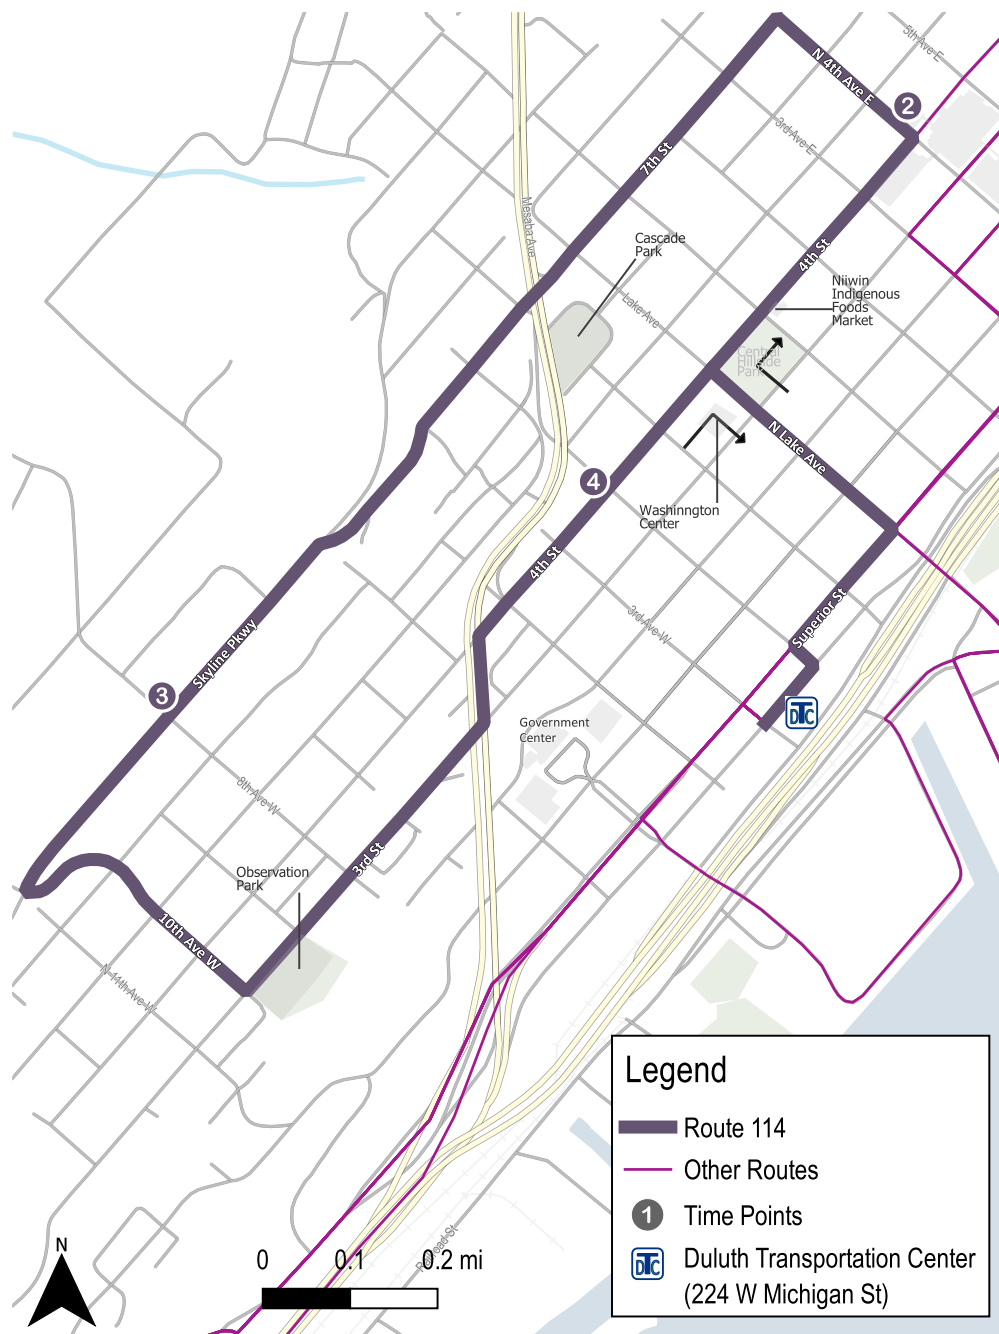

# ROUTE 114

Central Hillside  
Observation Hill Circulator

**Proudly Serving**

Duluth Transportation Center  
Central Hillside  
Observation Hill  
Damiano Center

EFFECTIVE Jun 1, 2025

Weekday

From Downtown

Weekday

To Downtown

Transit Center	4th St & 4th Ave E	Skyline & 8th Ave W
6:33a	6:39a	6:44a
7:33a	7:39a	7:44a
8:33a	8:39a	8:44a
9:33a	9:39a	9:44a
10:33a	10:39a	10:44a
11:33a	11:39a	11:44a
12:33p	12:39p	12:44p
1:33p	1:39p	1:44p
2:33p	2:39p	2:44p
3:33p	3:39p	3:44p
4:33p	4:39p	4:44p
5:33p	5:39p	5:44p
6:33p	6:39p	6:44p
7:33p	7:39p	7:44p
8:33p	8:39p	8:44p

Skyline & 8th Ave W	4th St & 2nd Ave W	Transit Center
6:44a	6:49a	6:55a
7:44a	7:49a	7:55a
8:44a	8:49a	8:55a
9:44a	9:49a	9:55a
10:44a	10:49a	10:55a
11:44a	11:49a	11:55a
12:44p	12:49p	12:55p
1:44p	1:49p	1:55p
2:44p	2:49p	2:55p
3:44p	3:49p	3:55p
4:44p	4:49p	4:55p
5:44p	5:49p	5:55p
6:44p	6:49p	6:54p
7:44p	7:49p	7:54p
8:44p	8:49p	8:54p

Holiday	From Downtown	Holiday	To Downtown
---------	---------------	---------	-------------

2

3

Transit Center	4th St & 4th Ave E	Skyline & 8th Ave W
9:33a	9:39a	9:44a
10:33a	10:39a	10:44a
11:33a	11:39a	11:44a
12:33p	12:39p	12:44p
1:33p	1:39p	1:44p
2:33p	2:39p	2:44p
3:33p	3:39p	3:44p
4:33p	4:39p	4:44p
5:33p	5:39p	5:44p