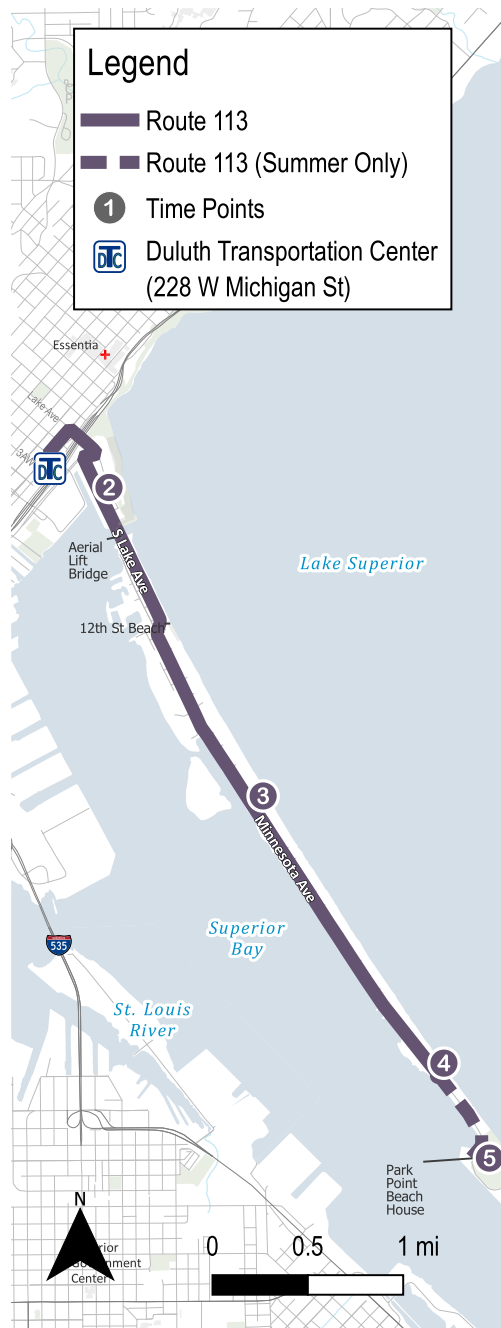

# ROUTE 113

Park Point - DTC

## Proudly Serving

Duluth Transportation Center

Canal Park

Lafayette Community Center

Park Point

EFFECTIVE Jun 1, 2025

**Weekday**

**From Downtown**

**Weekday**

**To Downtown**

2

3

4

5

Transit Center	Lake Ave & Buchanan St	Minnesota Ave & 25th St	Minnesota Ave & 43rd St	Minnesota Ave & 49th St (Summer Only)
5:30a	5:35a	5:40a	5:45a	5:47a
6:30a	6:35a	6:40a	6:45a	6:47a
7:30a	7:35a	7:40a	7:45a	7:47a
8:30a	8:35a	8:40a	8:45a	8:47a
9:30a	9:35a	9:40a	9:45a	9:47a
10:30a	10:35a	10:40a	10:45a	10:47a
11:30a	11:35a	11:40a	11:45a	11:47a
12:30p	12:35p	12:40p	12:45p	12:47p
1:30p	1:35p	1:40p	1:45p	1:47p
2:30p	2:35p	2:40p	2:45p	2:47p
3:30p	3:35p	3:40p	3:45p	3:47p
4:30p	4:35p	4:40p	4:45p	4:47p
5:30p	5:35p	5:40p	5:45p	5:47p
6:30p	6:35p	6:40p	6:45p	6:47p
7:30p	7:35p	7:40p	7:45p	7:47p

**Weekend**

**From Downtown**

**Weekend**

**To Downtown**

2

3

4

5