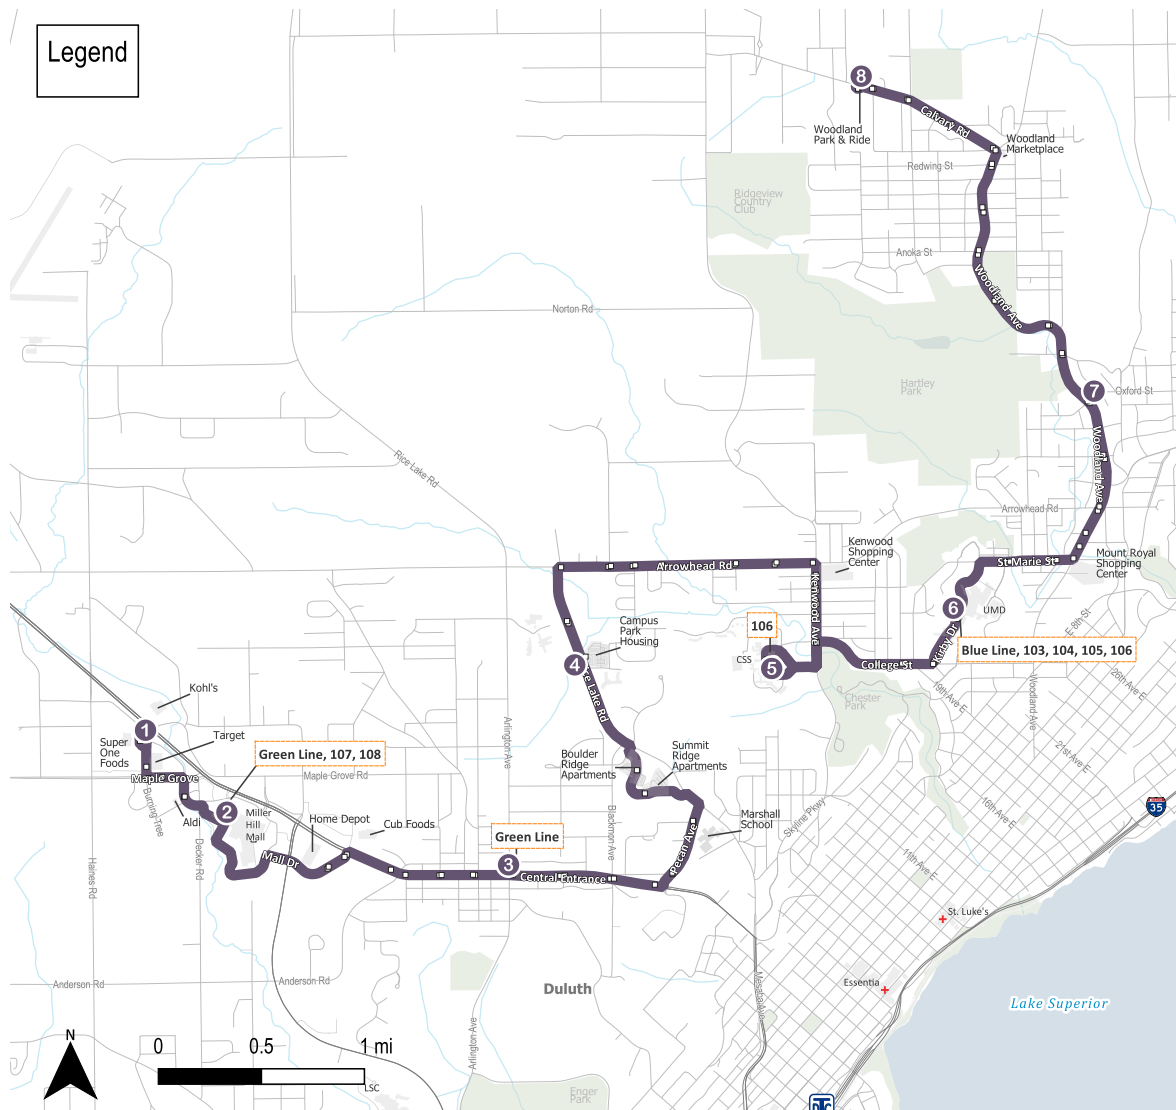

EFFECTIVE Jun 1, 2025

Weekday		From Mall						Weekday		To Mall							
		1	2	3	4	5	6	7	8	8	7	6	5	4	3	2	1
Super One	Miller Hill Mall	Central Entrance & Arlington	Campus Park Housing	College of St. Scholastica	Kirby Plaza East	Woodland & Oxford	Woodland Park & Ride	Woodland Park & Ride	Woodland & Oxford	Kirby Plaza West	College of St. Scholastica	Campus Park Housing	Central Entrance & Arlington	Miller Hill Mall	Super One		
6:08a	6:13a	6:18a	6:26a	6:34a	6:39a	6:43a	6:48a	6:03a	6:09a	6:13a	6:18a	6:26a	6:34a	6:39a	6:44a		
7:08a	7:14a	7:21a	7:30a	7:39a	7:44a	7:49a	7:54a	7:02a	7:08a	7:13a	7:18a	7:27a	7:36a	7:43a	7:49a		
8:08a	8:14a	8:21a	8:30a	8:39a	8:44a	8:49a	8:54a	8:02a	8:08a	8:13a	8:18a	8:27a	8:36a	8:43a	8:49a		
9:07a	9:14a	9:21a	9:30a	9:39a	9:44a	9:49a	9:54a	9:02a	9:08a	9:13a	9:18a	9:27a	9:36a	9:43a	9:50a		
10:08a	10:15a	10:22a	10:31a	10:40a	10:45a	10:50a	10:55a	10:02a	10:08a	10:13a	10:18a	10:27a	10:36a	10:43a	10:50a		
11:08a	11:15a	11:22a	11:31a	11:40a	11:45a	11:50a	11:55a	11:02a	11:08a	11:13a	11:18a	11:27a	11:36a	11:43a	11:50a		
12:08p	12:15p	12:22p	12:31p	12:40p	12:45p	12:50p	12:55p	12:02p	12:08p	12:13p	12:18p	12:27p	12:36p	12:43p	12:50p		
1:07p	1:14p	1:21p	1:30p	1:39p	1:44p	1:49p	1:54p	1:02p	1:08p	1:13p	1:18p	1:27p	1:36p	1:43p	1:50p		
2:07p	2:14p	2:21p	2:30p	2:39p	2:44p	2:49p	2:54p	2:02p	2:08p	2:13p	2:18p	2:27p	2:36p	2:43p	2:50p		
3:08p	3:15p	3:22p	3:31p	3:40p	3:45p	3:51p	3:56p	3:01p	3:07p	3:13p	3:18p	3:27p	3:36p	3:43p	3:50p		
4:08p	4:15p	4:22p	4:31p	4:40p	4:45p	4:51p	4:56p	4:01p	4:07p	4:13p	4:18p	4:27p	4:36p	4:43p	4:50p		
5:08p	5:15p	5:22p	5:31p	5:40p	5:45p	5:51p	5:56p	5:01p	5:07p	5:13p	5:18p	5:27p	5:36p	5:43p	5:50p		
6:09p	6:15p	6:21p	6:30p	6:39p	6:44p	6:49p	6:54p	6:02p	6:08p	6:13p	6:18p	6:27p	6:35p	6:41p	6:47p		
7:11p	7:17p	7:23p	7:31p	7:39p	7:44p	7:49p	7:54p	7:02p	7:08p	7:13p	7:18p	7:26p	7:34p	7:40p	7:46p		
8:11p	8:17p	8:23p	8:31p	8:39p	8:44p	8:49p	8:54p	8:02p	8:08p	8:13p	8:18p	8:26p	8:34p	8:40p	8:46p		