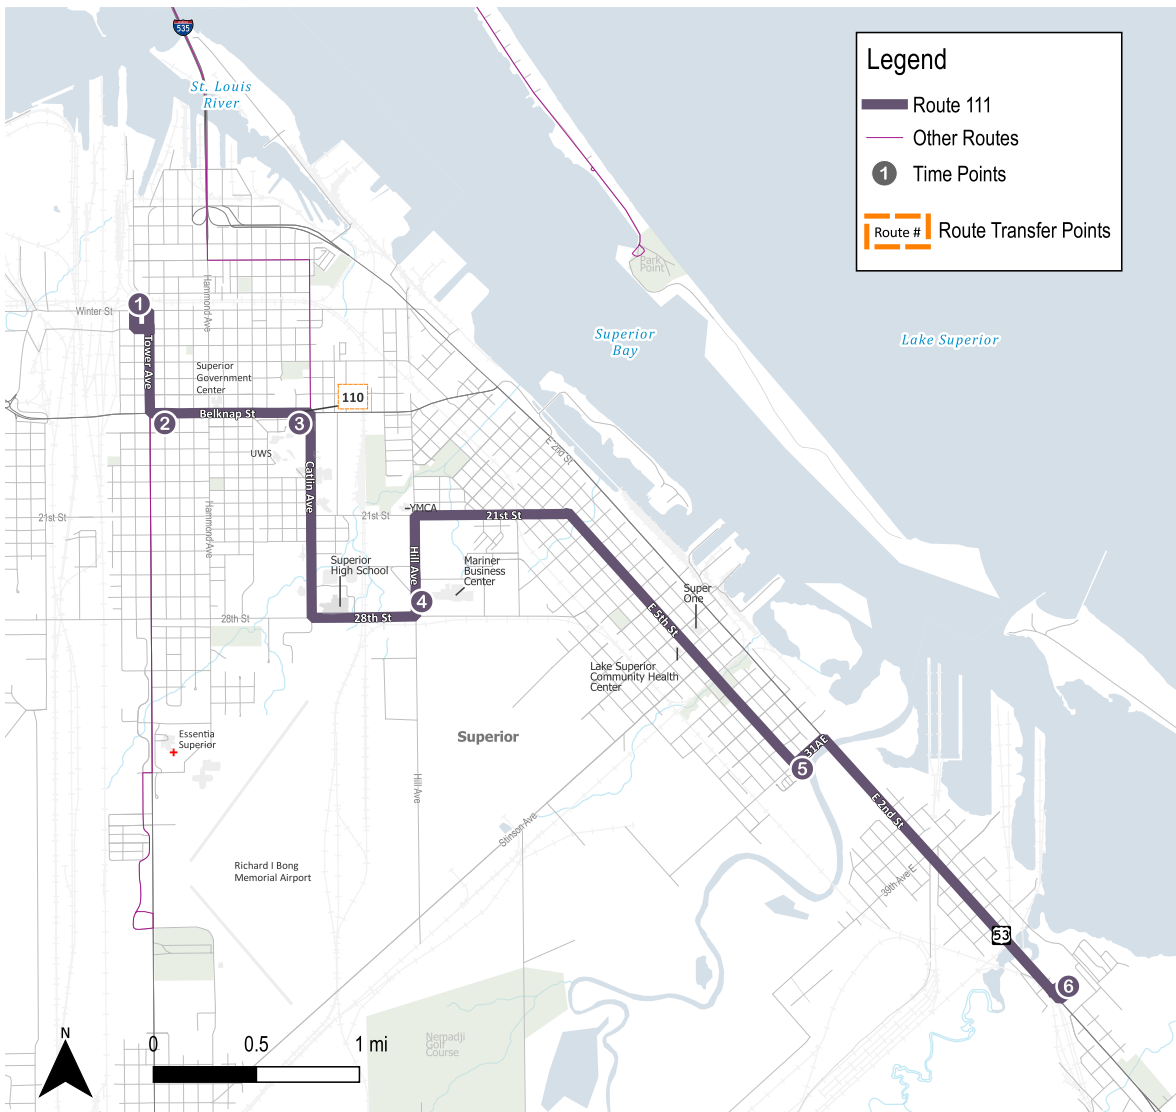

# ROUTE 111

Superior Circulator

**Proudly Serving**  
 Downtown Superior  
 University Wisconsin Superior  
 Superior High School  
 Mariner Business Center  
 East End  
 Allouez  
 Itasca

EFFECTIVE Jun 1, 2025

Itasca Holiday	31st AE & 5th St	Mariner Mall	Belknap St & Fisher Ave	Belknap St & Ogden Ave	Banks & Winter
6:42a	6:47a	6:55a	7:00a	7:04a	7:06a
7:42a	7:47a	7:55a	8:00a	8:04a	8:06a
8:42a	8:47a	8:55a	9:00a	9:04a	9:06a
9:42a	9:47a	9:55a	10:00a	10:04a	10:06a
10:42a	10:47a	10:55a	11:00a	11:04a	11:06a
11:42a	11:47a	11:55a	12:00p	12:04p	12:06p
12:42p	12:47p	12:55p	1:00p	1:04p	1:06p
1:42p	1:47p	1:55p	2:00p	2:04p	2:06p
2:42p	2:47p	2:55p	3:00p	3:04p	3:06p
3:42p	3:47p	3:55p	4:00p	4:04p	4:06p
4:42p	4:47p	4:55p	5:00p	5:04p	5:06p
5:42p	5:47p	5:55p	6:00p	6:04p	6:06p
6:42p	6:47p	6:55p	7:00p	7:04p	7:06p
7:42p	7:47p	7:55p	8:00p	8:04p	8:06p

Holiday	From Downtown	Holiday	To Downtown
---------	---------------	---------	-------------

1

2

3

4

5

6

Banks & Winter	Belknap St & Ogden Ave	Belknap St & Fisher Ave	Mariner Mall	31st AE & 5th St	Itasca Holiday
9:11a	9:13a	9:17a	9:22a	9:30a	9:35a
10:11a	10:13a	10:17a	10:22a	10:30a	10:35a
11:11a	11:13a	11:17a	11:22a	11:30a	11:35a
12:11p	12:13p	12:17p	12:22p	12:30p	12:35p
1:11p	1:13p	1:17p	1:22p	1:30p	1:35p
2:11p	2:13p	2:17p	2:22p	2:30p	2:35p
3:11p	3:13p	3:17p	3:22p	3:30p	3:35p
4:11p	4:13p	4:17p	4:22p	4:30p	4:35p
5:11p	5:13p	5:17p	5:22p	5:30p	5:35p

6

5

4

3

2

1

Itasca Holiday	31st AE & 5th St	Mariner Mall	Belknap St & Fisher Ave	Belknap St & Ogden Ave	Banks & Winter
9:45a	9:50a	9:58a	10:03a	10:07a	10:09a
10:45a	10:50a	10:58a	11:03a	11:07a	11:09a
11:45a	11:50a	11:58a	12:03p	12:07p	12:09p
12:45p	12:50p	12:58p	1:03p	1:07p	1:09p
1:45p	1:50p	1:58p	2:03p	2:07p	2:09p
2:45p	2:50p	2:58p	3:03p	3:07p	3:09p
3:45p	3:50p	3:58p	4:03p	4:07p	4:09p
4:45p	4:50p	4:58p	5:03p	5:07p	5:09p