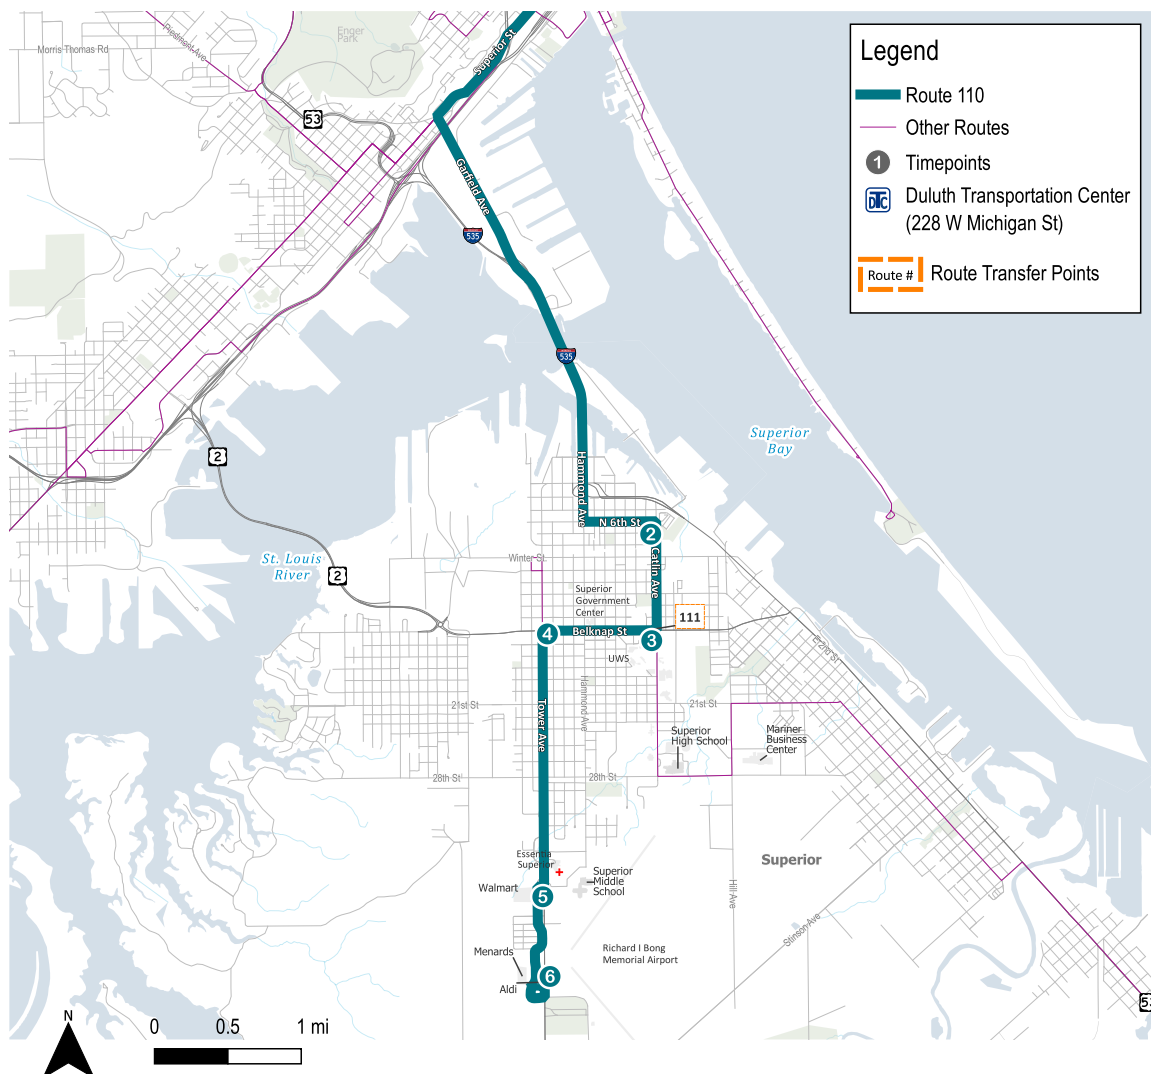

ROUTE 110

DTC - Superior - Tower Ave

Proudly Serving

Duluth Transportation Center

Catlin Courts Apartments

University Wisconsin Superior

Downtown Superior

Essentia Health St. Mary's

VA Clinic

Walmart

EFFECTIVE Jun 1, 2025