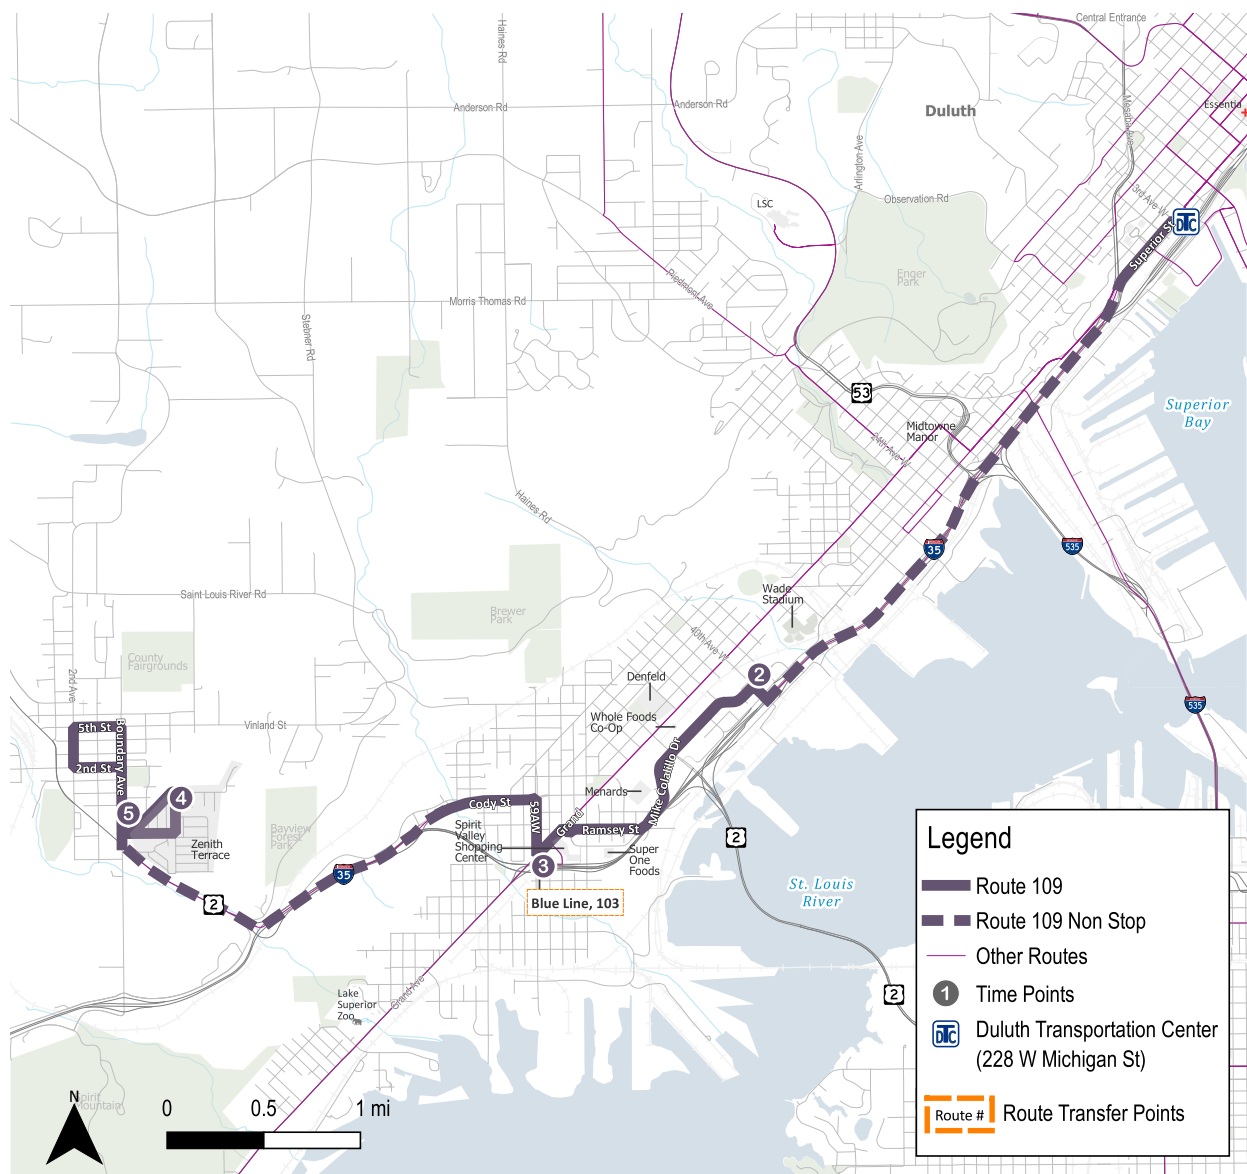

ROUTE 109

Proctor - Spirit Valley
DTC

Proudly Serving

Duluth Transportation Center

Duluth Public Library

Menards

Ramsey Manor

Spirit Valley

Zenith Terrace

Proctor

EFFECTIVE Jun 1, 2025