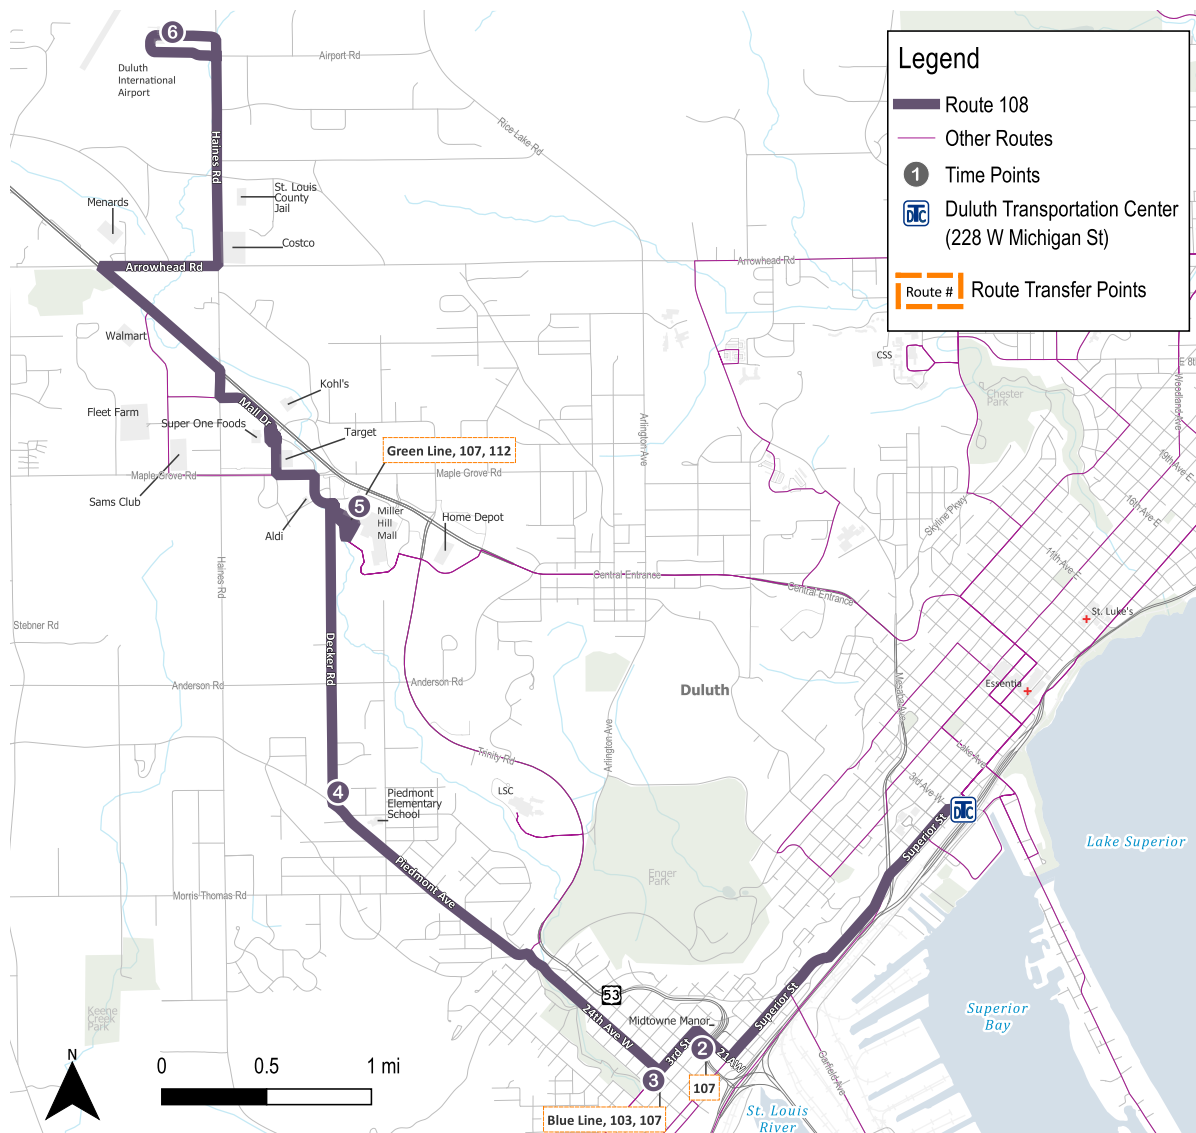

ROUTE 108

24th - Piedmont
Hermantown Local

Proudly Serving

Duluth Transportation Center

Midtown Manor

Piedmont Heights

Miller Hill Mall

Super One

Menards

Duluth International Airport

(DLH)