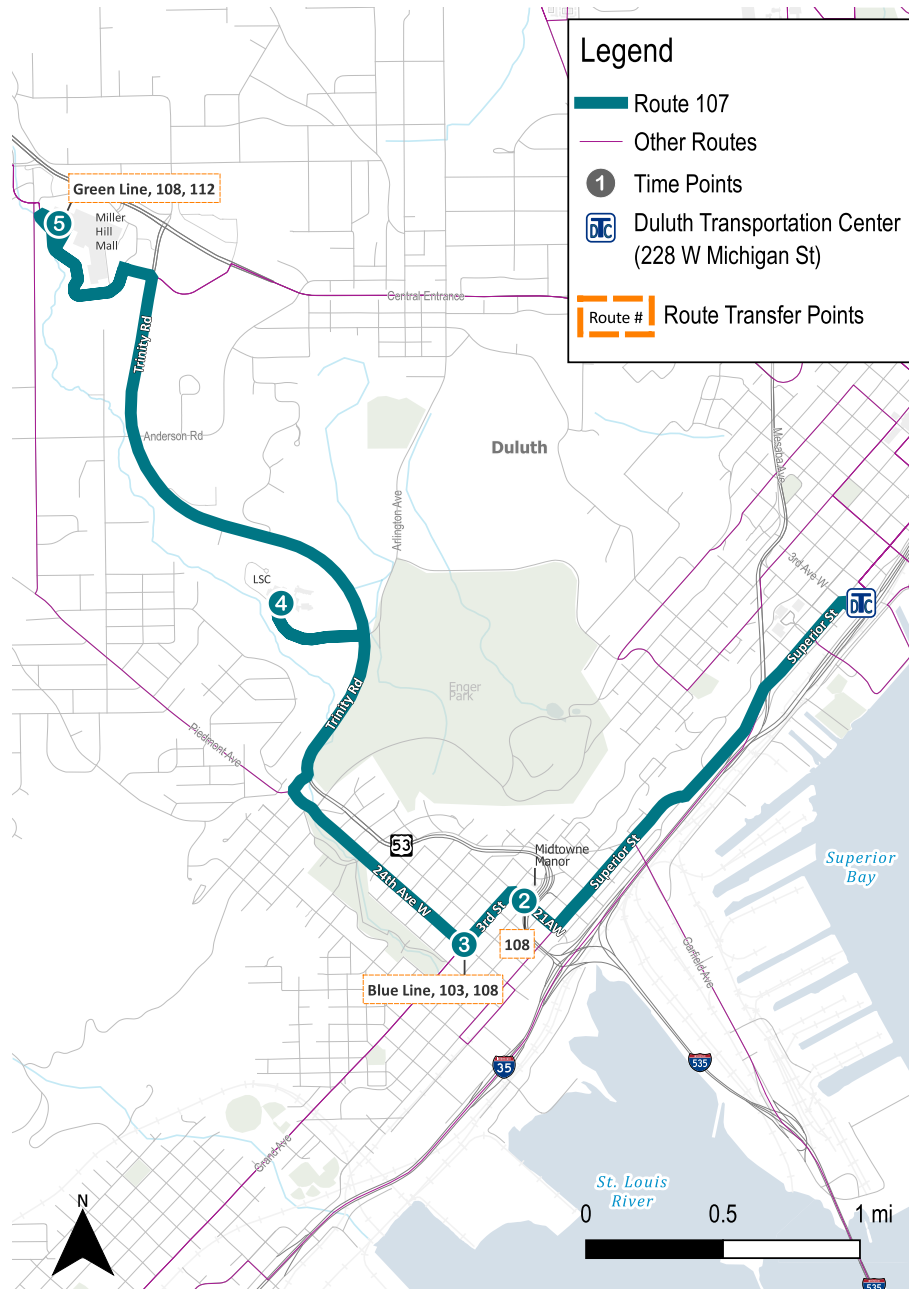

ROUTE 107

LSC - Trinity - Mall Local

Proudly Serving
Duluth Transportation Center
Midtown Manor
Lincoln Park
Lake Superior College
Miller Hill Mall

EFFECTIVE Jun 1, 2025

Weekday

From Downtown

Weekday

To Downtown

2

3

4

5

Transit Center	21st Ave W & 2nd St	3rd St & 24th Ave W	Lake Superior College	Miller Hill Mall
6:05a	6:13a	6:14a	6:20a	6:29a
7:05a	7:14a	7:15a	7:21a	7:31a
7:35a	7:44a	7:45a	7:51a	8:01a
8:05a	8:14a	8:15a	8:21a	8:31a
8:35a	8:44a	8:45a	8:51a	9:01a
9:05a	9:14a	9:15a	9:21a	9:31a
9:35a	9:44a	9:45a	9:51a	10:01a
10:05a	10:14a	10:15a	10:21a	10:31a
10:35a	10:44a	10:45a	10:51a	11:01a
11:05a	11:14a	11:15a	11:21a	11:31a
11:35a	11:44a	11:45a	11:51a	12:01p
12:05p	12:14p	12:15p	12:21p	12:31p
12:35p	12:44p	12:45p	12:51p	1:01p
1:05p	1:14p	1:15p	1:21p	1:31p
1:35p	1:44p	1:45p	1:51p	2:01p
2:05p	2:14p	2:15p	2:21p	2:31p
2:35p	2:44p	2:45p	2:51p	3:01p
3:05p	3:14p	3:15p	3:21p	3:31p
3:35p	3:44p	3:45p	3:51p	4:01p
4:05p	4:14p	4:15p	4:21p	4:31p
4:35p	4:44p	4:45p	4:51p	5:01p
5:05p	5:14p	5:15p	5:21p	5:31p
5:35p	5:44p	5:45p	5:51p	6:01p
6:05p	6:14p	6:15p	6:21p	6:30p
7:05p	7:13p	7:14p	7:20p	7:29p
8:05p	8:13p	8:14p	8:20p	8:29p