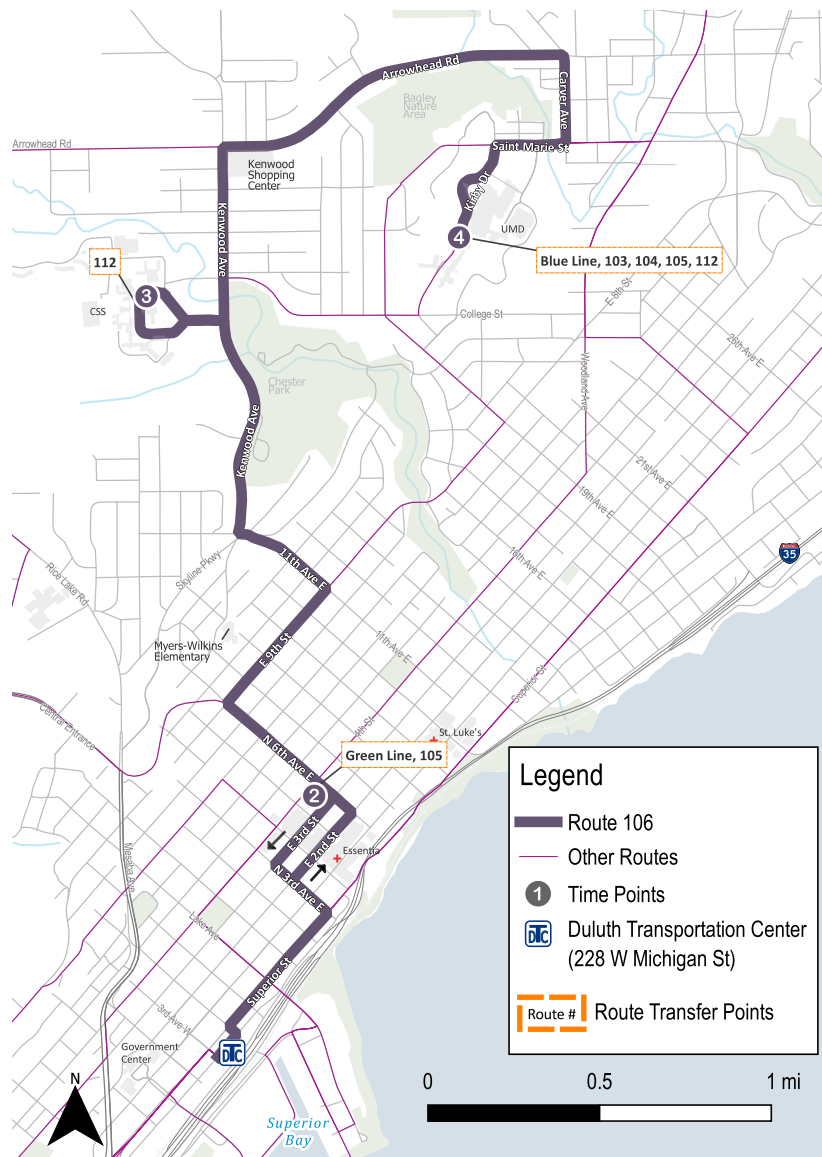

ROUTE 106

Kenwood Local

Proudly Serving

Duluth Transportation Center
Central Hillside
Essentia Health
The College of St. Scholastica
Kenwood Shopping Center
University Minnesota Duluth

EFFECTIVE Jun 1, 2025

Weekday

From Downtown

Weekday

To Downtown

2

3

4

Transit Center	6th AE & 4th St	College of St. Scholastica	Kirby Plaza West
5:15a	5:22a	5:29a	5:39a
6:16a	6:23a	6:30a	6:40a
7:15a	7:23a	7:31a	7:41a
8:15a	8:23a	8:31a	8:41a
9:15a	9:23a	9:31a	9:41a
10:15a	10:23a	10:31a	10:41a
11:15a	11:23a	11:31a	11:41a
12:15p	12:23p	12:31p	12:41p
1:15p	1:23p	1:31p	1:41p
2:15p	2:23p	2:31p	2:41p
3:15p	3:23p	3:31p	3:41p
4:15p	4:23p	4:31p	4:41p
5:15p	5:23p	5:31p	5:41p
6:15p	6:23p	6:31p	6:41p
7:15p	7:23p	7:30p	7:40p
8:15p	8:23p	8:30p	8:40p
9:20p	9:28p	9:35p	9:45p

4

3

2

Kirby Plaza East	College of St. Scholastica	6th AE & 4th St	Transit Center
6:06a	6:15a	6:22a	6:30a
7:04a	7:14a	7:22a	7:30a
8:04a	8:14a	8:22a	8:30a
9:04a	9:14a	9:22a	9:30a
10:04a	10:14a	10:22a	10:30a
11:04a	11:14a	11:22a	11:30a
12:04p	12:14p	12:22p	12:30p
1:04p	1:14p	1:22p	1:30p
2:04p	2:14p	2:22p	2:30p
3:04p	3:14p	3:22p	3:30p
4:04p	4:14p	4:22p	4:30p
5:04p	5:14p	5:22p	5:30p
6:04p	6:14p	6:22p	6:30p
7:06p	7:15p	7:22p	7:30p
8:04p	8:13p	8:20p	8:28p
9:04p	9:13p	9:20p	9:28p
10:05p	10:14p	10:21p	10:29p

Weekend

From Downtown

Weekend

To Downtown

2

3

4

Transit Center	6th AE & 4th St	College of St. Scholastica	Kirby Plaza West
6:20a	6:27a	6:34a	6:44a
7:20a	7:28a	7:36a	7:46a
8:20a	8:28a	8:36a	8:46a
9:20a	9:28a	9:36a	9:46a
10:20a	10:28a	10:36a	10:46a
11:20a	11:28a	11:36a	11:46a
12:20p	12:28p	12:36p	12:46p
1:20p	1:28p	1:36p	1:46p
2:20p	2:28p	2:36p	2:46p
3:20p	3:28p	3:36p	3:46p
4:20p	4:28p	4:36p	4:46p
5:20p	5:28p	5:36p	5:46p
6:20p	6:28p	6:36p	6:46p
7:20p	7:28p	7:35p	7:45p
8:20p	8:28p	8:35p	8:45p
9:20p	9:28p	9:35p	9:45p