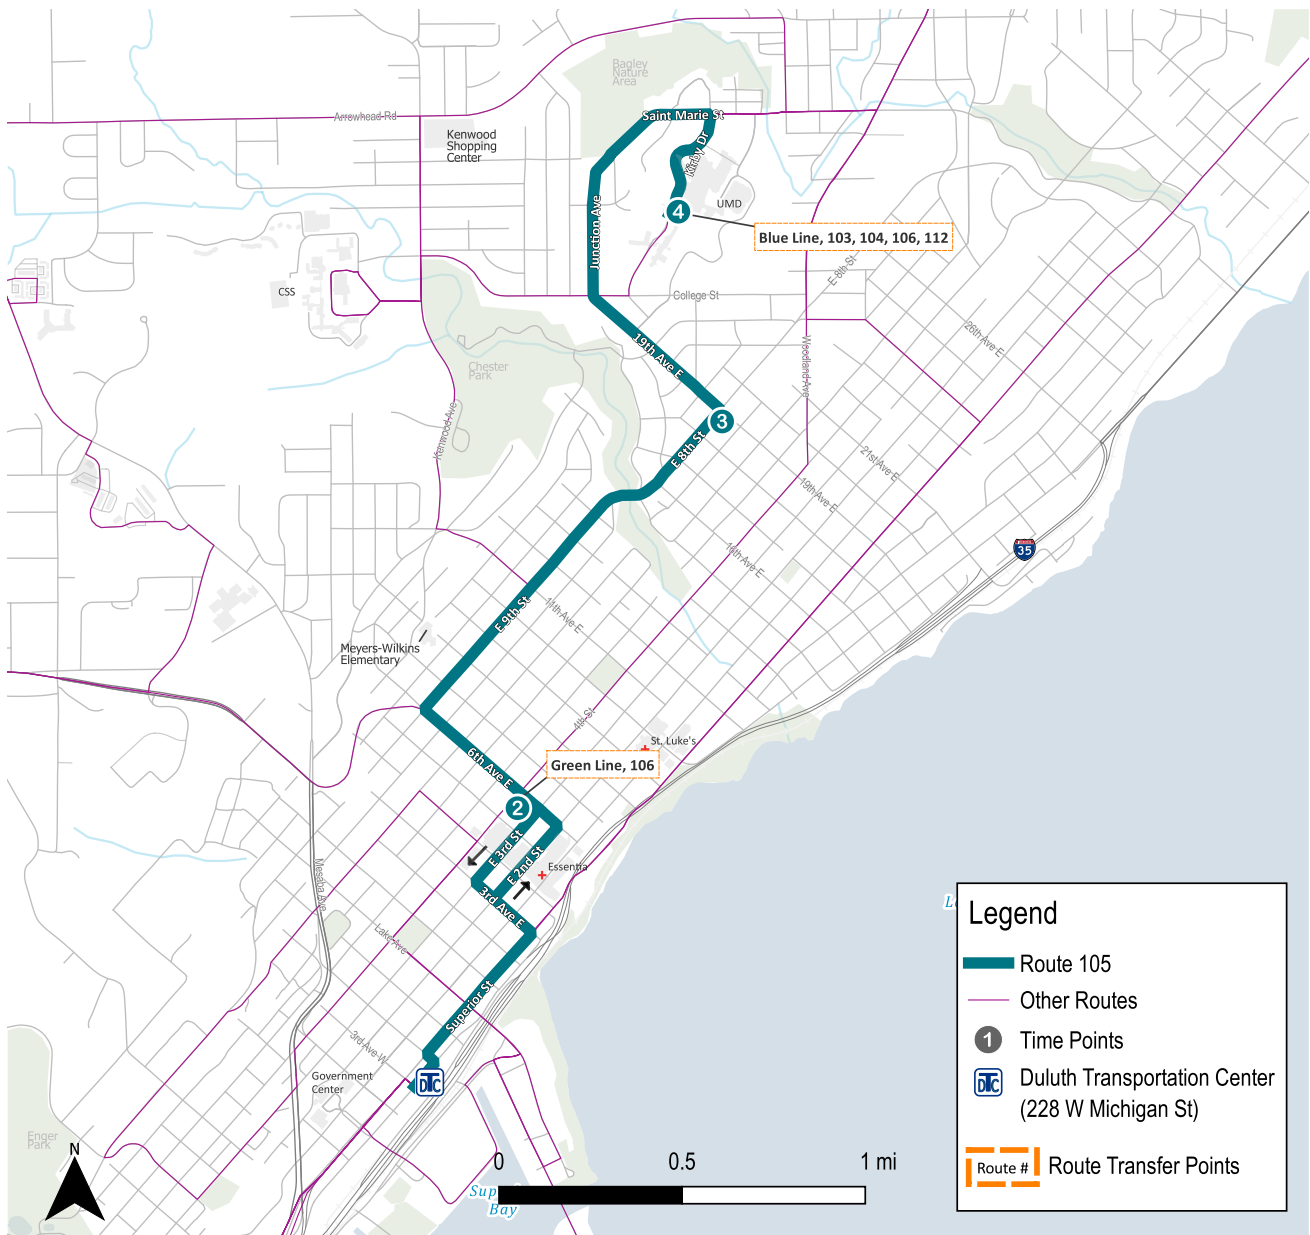

ROUTE 105

East 9th St. Local

Proudly Serving
 Duluth Transportation Center
 Central Hillside
 Essentia Health
 East Hillside
 University Minnesota Duluth

Legend

- Route 105
- Other Routes
- ① Time Points
- Duluth Transportation Center (228 W Michigan St)
- Route # Route Transfer Points

EFFECTIVE Jun 1, 2025

Weekday

From Downtown

Weekday

To Downtown

Transit Center	6th AE & 4th St	8th St & 19th Ave E	Kirby Plaza West
5:10a	5:18a	5:23a	5:30a
6:10a	6:18a	6:23a	6:30a
6:40a	6:49a	6:54a	7:01a
7:10a	7:19a	7:24a	7:31a
7:40a	7:49a	7:54a	8:01a
8:10a	8:19a	8:24a	8:31a
8:40a	8:49a	8:54a	9:01a
9:10a	9:19a	9:24a	9:31a
9:40a	9:49a	9:54a	10:01a
10:10a	10:19a	10:24a	10:31a
10:40a	10:49a	10:54a	11:01a
11:10a	11:19a	11:24a	11:31a
11:40a	11:49a	11:54a	12:01p
12:10p	12:19p	12:24p	12:31p
12:40p	12:49p	12:54p	1:01p
1:10p	1:19p	1:24p	1:31p
1:40p	1:49p	1:54p	2:01p
2:10p	2:19p	2:24p	2:31p
2:40p	2:49p	2:54p	3:01p
3:10p	3:19p	3:24p	3:31p
3:40p	3:49p	3:54p	4:01p
4:10p	4:19p	4:24p	4:31p
4:40p	4:49p	4:54p	5:01p
5:10p	5:19p	5:24p	5:31p
5:40p	5:49p	5:54p	6:01p
6:10p	6:19p	6:24p	6:30p
6:40p	6:49p	6:54p	7:00p
7:10p	7:18p	7:23p	7:29p
7:40p	7:48p	7:53p	7:59p
8:10p	8:18p	8:23p	8:29p
9:10p	9:18p	9:23p	9:29p

Holiday

From Downtown

Holiday

To Downtown

2

3

4

Transit Center	6th AE & 4th St	8th St & 19th Ave E	Kirby Plaza West
9:10a	9:19a	9:24a	9:30a
10:10a	10:19a	10:24a	10:30a
11:10a	11:19a	11:24a	11:30a
12:10p	12:19p	12:24p	12:30p
1:10p	1:19p	1:24p	1:30p
2:10p	2:19p	2:24p	2:30p
3:10p	3:19p	3:24p	3:30p
4:10p	4:19p	4:24p	4:30p
5:10p	5:19p	5:24p	5:30p