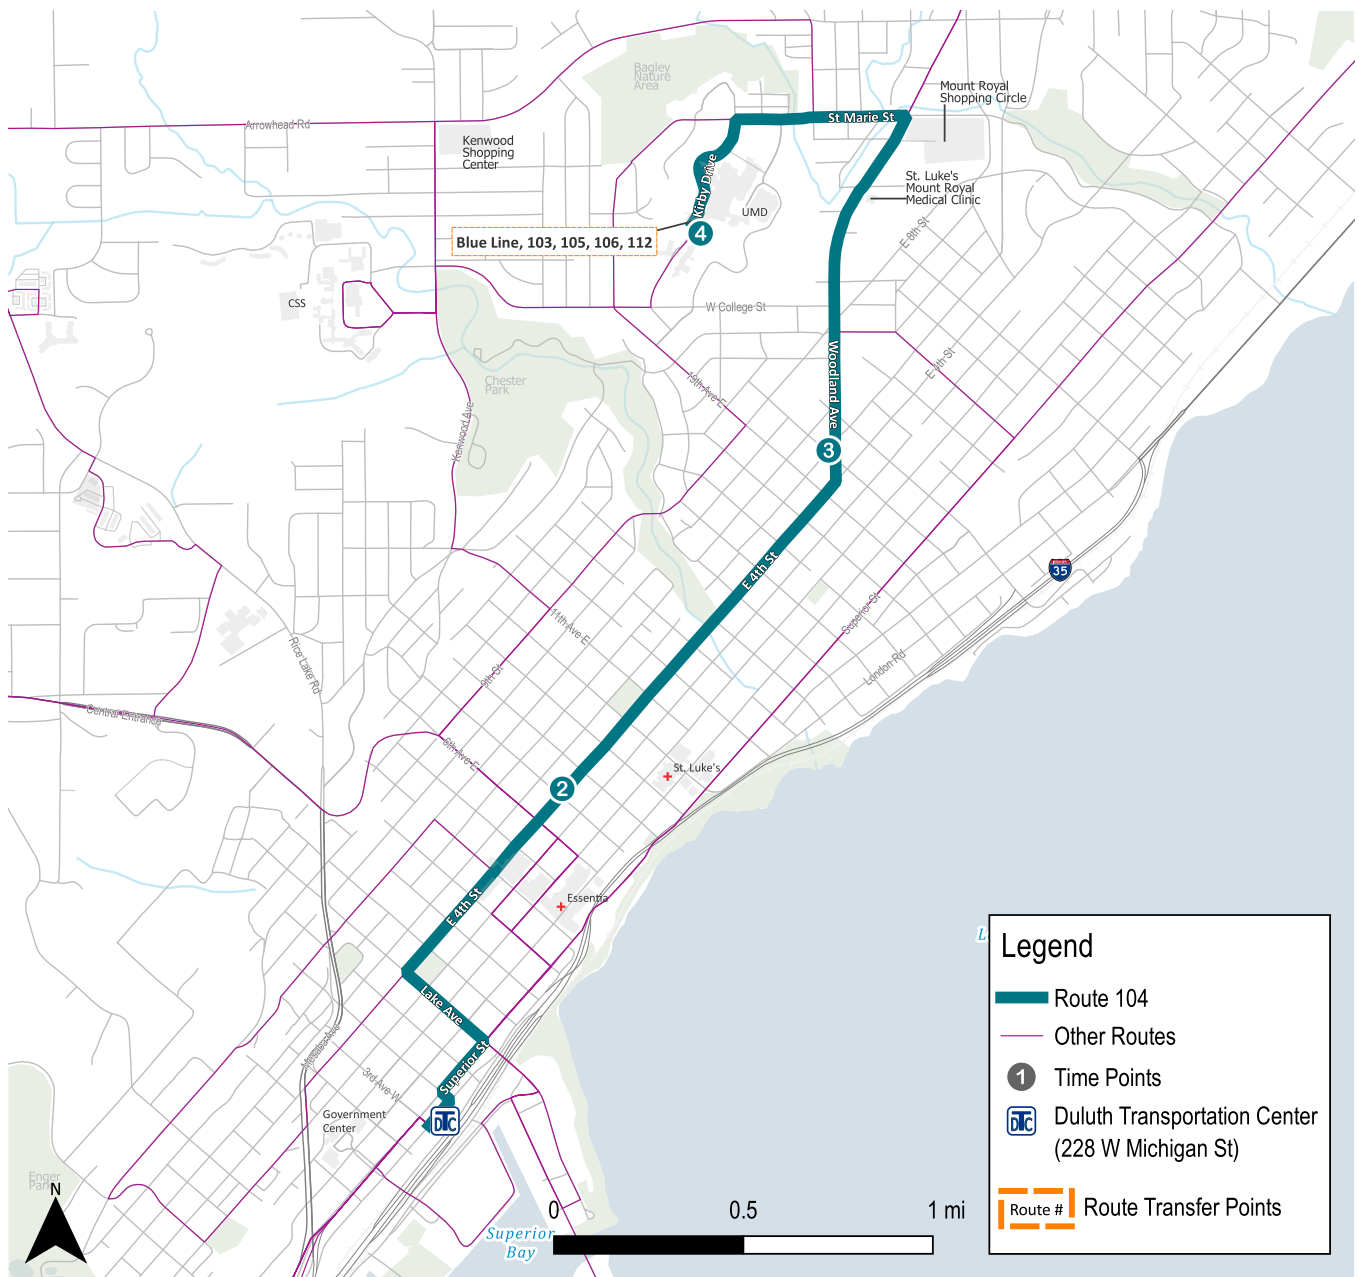

ROUTE 104

East 4th St. Local

Proudly Serving
 Duluth Transportation Center
 Central Hillside
 East Hillside
 University Minnesota Duluth

EFFECTIVE Jun 1, 2025

Weekday

From Downtown

Weekday

To Downtown

Transit Center	Whole Foods	Woodland & 20th Ave E	Kirby Plaza West
4:50a	4:56a	5:01a	5:07a
5:50a	5:56a	6:01a	6:07a
6:50a	6:57a	7:02a	7:09a
7:20a	7:27a	7:32a	7:39a
7:50a	7:57a	8:02a	8:09a
8:20a	8:27a	8:32a	8:39a
8:50a	8:57a	9:02a	9:09a
9:20a	9:27a	9:32a	9:39a
9:50a	9:57a	10:02a	10:09a
10:20a	10:27a	10:32a	10:39a
10:50a	10:57a	11:02a	11:09a
11:20a	11:27a	11:32a	11:39a
11:50a	11:57a	12:02p	12:09p
12:19p	12:26p	12:31p	12:38p
12:50p	12:57p	1:02p	1:09p
1:20p	1:27p	1:32p	1:39p
1:50p	1:57p	2:02p	2:09p
2:20p	2:27p	2:32p	2:39p
2:50p	2:57p	3:02p	3:09p
3:20p	3:27p	3:32p	3:39p
3:50p	3:57p	4:02p	4:09p
4:20p	4:27p	4:32p	4:39p
4:50p	4:57p	5:02p	5:09p
5:20p	5:27p	5:32p	5:39p
5:50p	5:57p	6:02p	6:09p
6:20p	6:27p	6:32p	6:38p
6:50p	6:57p	7:02p	7:08p
7:50p	7:56p	8:01p	8:07p
9:05p	9:11p	9:16p	9:22p
10:05p	10:11p	10:16p	10:22p

Weekend

From Downtown

Weekend

To Downtown

2

3

4

Transit Center	Whole Foods	Woodland & 20th Ave E	Kirby Plaza West
6:00a	6:07a	6:12a	6:18a
7:00a	7:07a	7:12a	7:18a
8:00a	8:07a	8:12a	8:18a
9:00a	9:07a	9:12a	9:18a
10:00a	10:07a	10:12a	10:18a
11:00a	11:07a	11:12a	11:18a
12:00p	12:07p	12:12p	12:18p
1:00p	1:07p	1:12p	1:18p
2:00p	2:07p	2:12p	2:18p
3:00p	3:07p	3:12p	3:18p
4:00p	4:07p	4:12p	4:18p
5:00p	5:07p	5:12p	5:18p
6:00p	6:07p	6:12p	6:18p
6:59p	7:06p	7:11p	7:17p
8:00p	8:07p	8:12p	8:18p
9:00p	9:07p	9:12p	9:18p