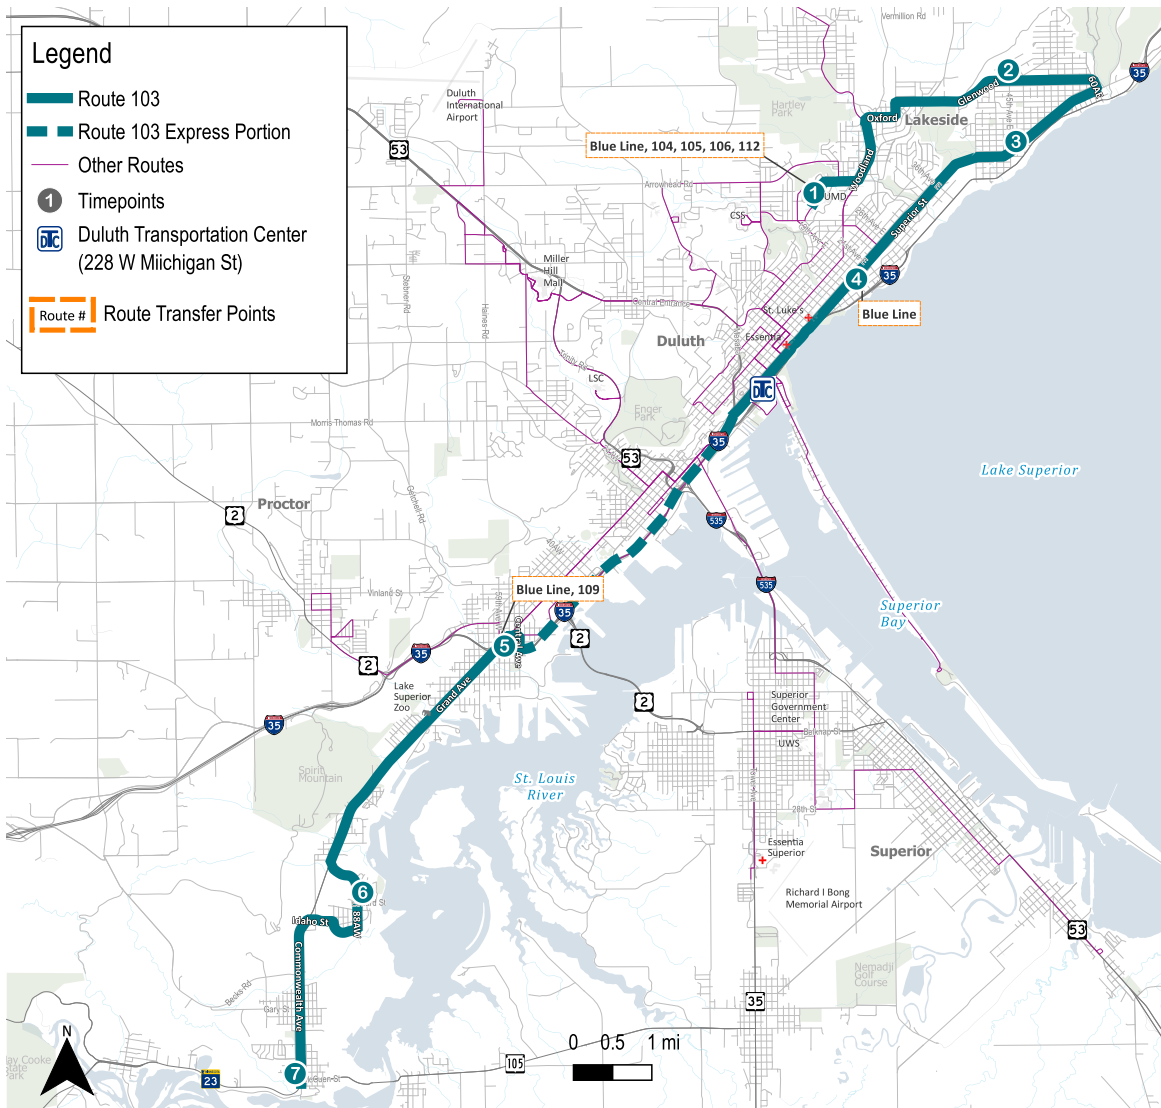

ROUTE 103

New Duluth-DTC
Lakeside-UMD

Proudly Serving
University Minnesota Duluth
Morley Heights
Lakeside
Duluth Transportation Center
Lincoln Park
Morgan Park
New Duluth

EFFECTIVE Jun 1, 2025

Weekday

From UMD

Weekday

To UMD

- 1
- 2
- 3
- 4
-
- 6
- 7
- 8

- 8
- 7
- 6
-
- 4
- 3
- 2
- 1

Kirby Plaza East	Glenwood & Crosley Ave	Superior St & 45th Ave E	Superior St & 20th Ave E	Transit Center	Grand Ave & 59th Ave W	88th Ave W & Edwards	Commonwealth & McCuen
4:41a	4:52a	4:59a	5:06a	5:20a	5:30a	5:40a	5:48a
5:41a	5:52a	5:59a	6:06a	6:20a	6:30a	6:40a	6:48a
6:10a	6:21a	6:28a	6:35a	6:50a	7:01a	7:12a	7:20a
6:40a	6:51a	6:58a	7:05a	7:20a	7:31a	7:42a	7:50a
7:10a	7:21a	7:28a	7:35a	7:50a	8:01a	8:12a	8:20a
7:40a	7:51a	7:58a	8:05a	8:20a	8:31a	8:42a	8:50a
8:10a	8:21a	8:28a	8:35a	8:50a	9:01a	9:12a	9:20a
8:40a	8:51a	8:58a	9:05a	9:20a	9:31a	9:42a	9:50a
9:40a	9:51a	9:58a	10:05a	10:20a	10:31a	10:42a	10:50a
10:40a	10:51a	10:58a	11:05a	11:20a	11:31a	11:42a	11:50a
11:40a	11:51a	11:58a	12:05p	12:20p	12:31p	12:42p	12:50p
12:40p	12:51p	12:58p	1:05p	1:20p	1:31p	1:42p	1:50p
1:40p	1:51p	1:58p	2:05p	2:20p	2:31p	2:42p	2:50p
2:10p	2:21p	2:28p	2:35p	2:50p	3:01p	3:12p	3:20p
2:40p	2:51p	2:58p	3:05p	3:20p	3:31p	3:42p	3:50p
3:10p	3:21p	3:28p	3:35p	3:50p	4:01p	4:12p	4:20p
3:40p	3:51p	3:58p	4:05p	4:20p	4:31p	4:42p	4:50p
4:10p	4:21p	4:28p	4:35p	4:50p	5:01p	5:12p	5:20p
4:40p	4:51p	4:58p	5:05p	5:20p	5:31p	5:42p	5:50p
5:10p	5:21p	5:28p	5:35p	5:50p	6:01p	6:12p	6:20p
5:40p	5:51p	5:58p	6:05p	6:20p	6:31p	6:42p	6:50p
6:41p	6:52p	6:59p	7:06p	7:20p	7:30p	7:40p	7:48p
7:41p	7:52p	7:59p	8:06p	8:20p	8:30p	8:40p	8:48p
8:41p	8:52p	8:59p	9:06p	9:20p	9:30p	9:40p	9:48p
9:41p	9:52p	9:59p	10:06p	10:20p	10:30p	10:40p	10:48p
10:41p	10:52p	10:59p	11:06p	11:20p	11:30p	11:40p	11:48p
11:36p	11:47p	11:54p	12:01a	12:15a	12:25a	12:35a	12:43a