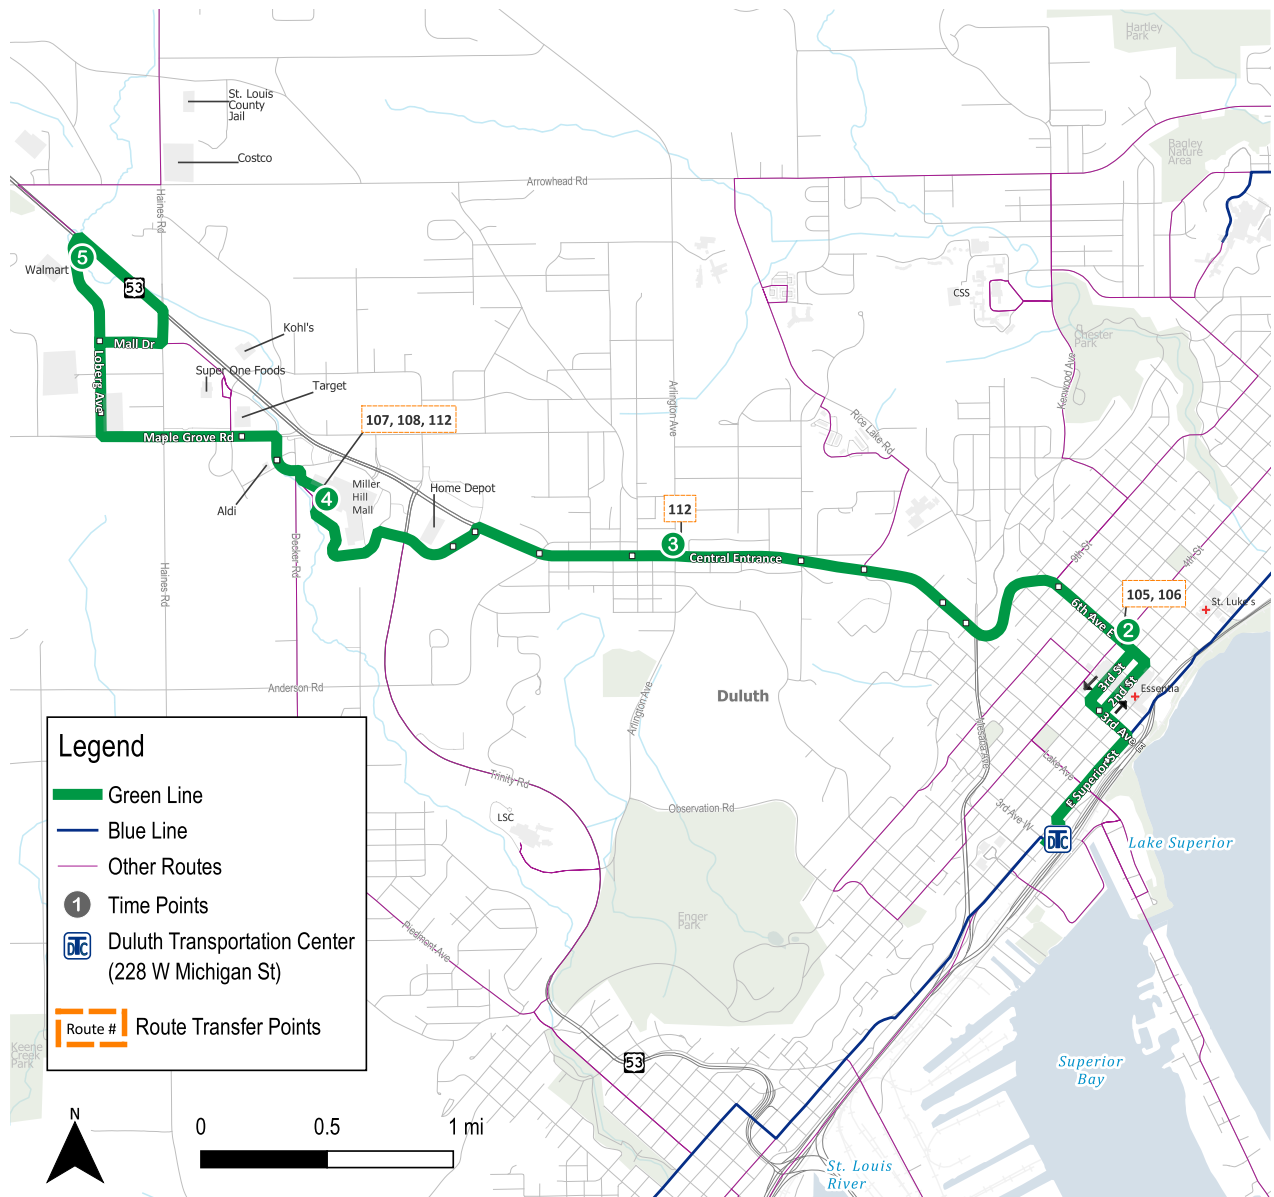

Green Line

DTC - Mall

Proudly Serving

Duluth Transportation Center

Essentia Health

Harbor Highlands

Miller Hill Mall

Target

Walmart

EFFECTIVE Jun 1, 2025