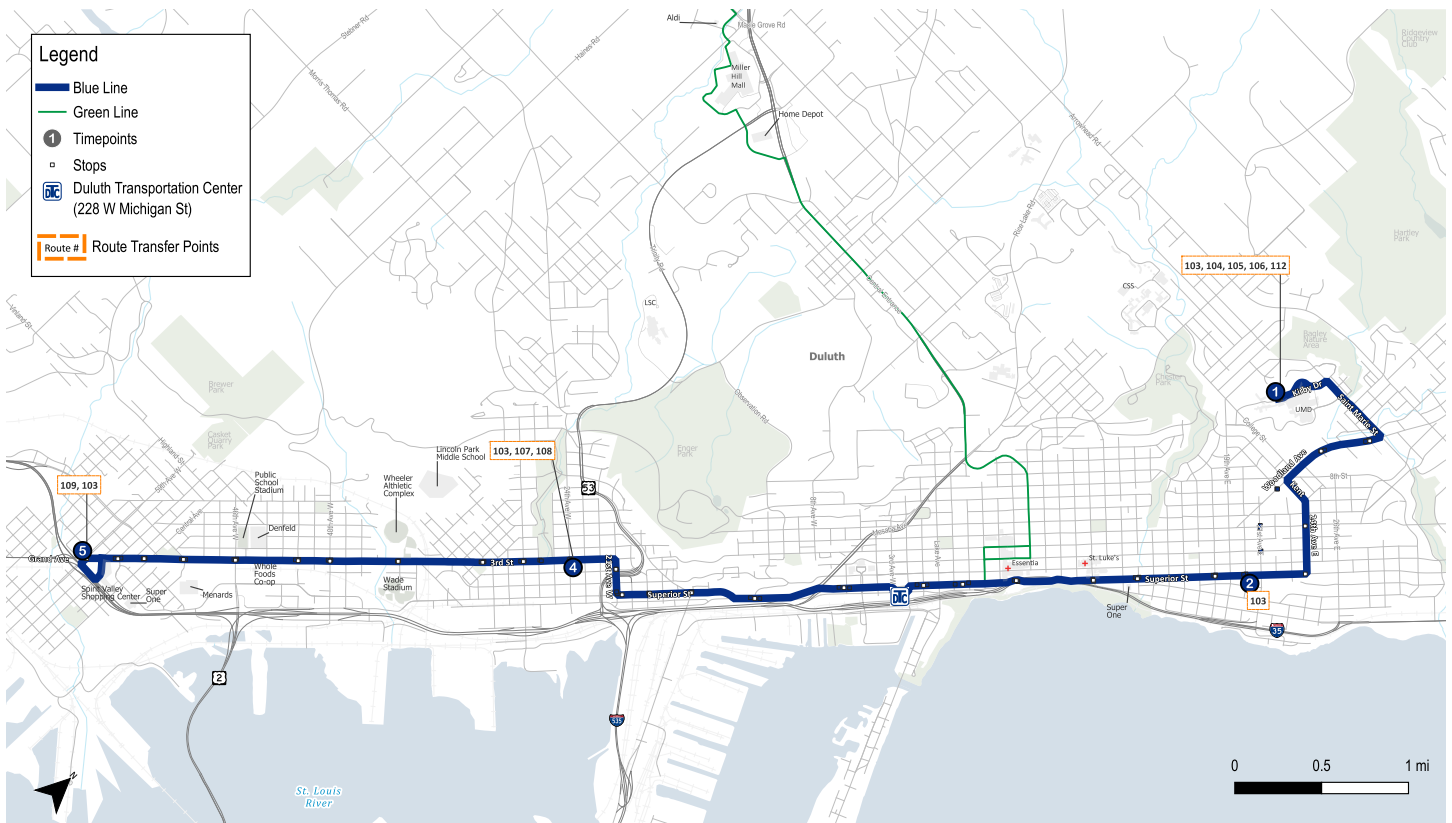

Blue Line

Spirit Valley - DTC - UMD

Proudly Serving

University Minnesota Duluth

Plaza Shopping Center

St. Luke's Hospital

Essentia Health

Duluth Transportation Center

Lincoln Park

Spirit Valley