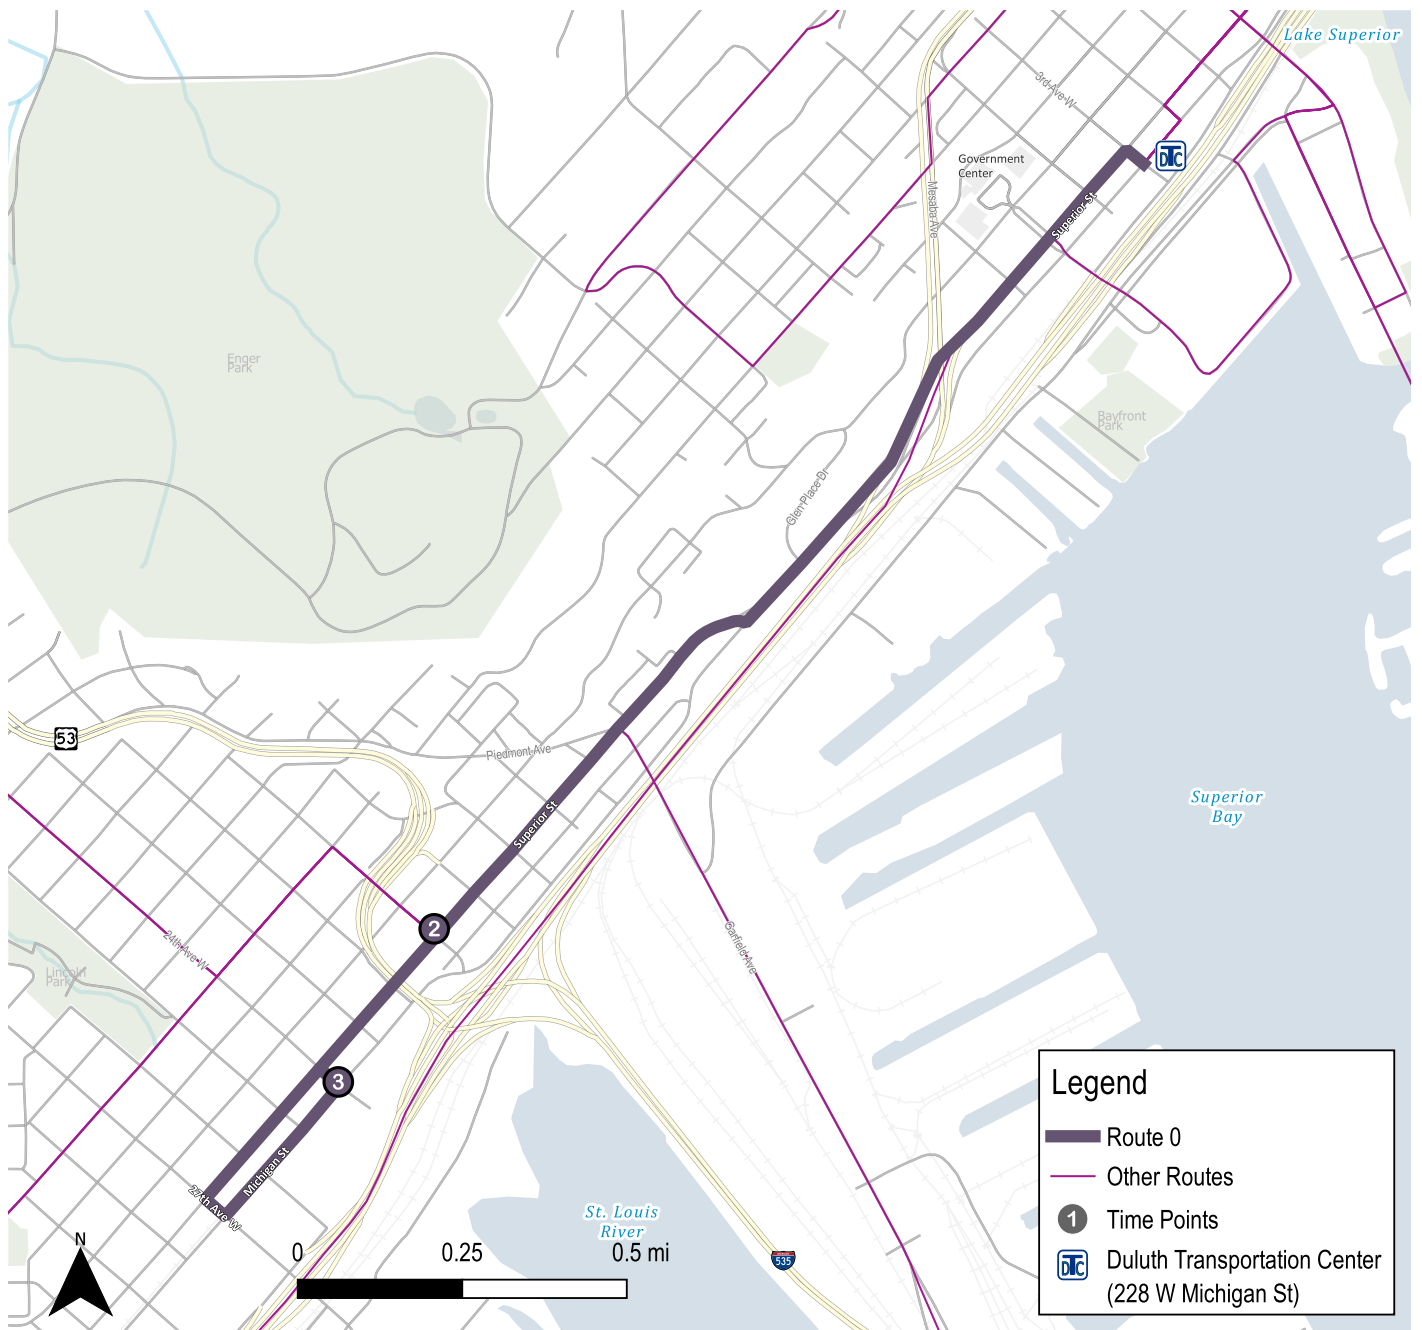

# ROUTE 1

Lincoln Park - DTC

**Proudly Serving**

Duluth Transportation Center

Lincoln Park

EFFECTIVE Jun 1, 2025

<b>Weekday</b>	<b>From Downtown</b>	<b>Weekday</b>	<b>To Downtown</b>
----------------	----------------------	----------------	--------------------

2

3

Transit Center	21st Ave W & Superior St	DTA Garage
8:05a	8:11a	8:13a
9:40a	9:46a	9:48a
12:19p	12:25p	12:27p
12:50p	12:56p	12:58p
1:35p	1:41p	1:43p
2:10p	2:16p	2:18p
3:05p	3:11p	3:13p
3:50p	3:56p	3:58p
4:50p	4:56p	4:58p
5:30p	5:36p	5:38p
9:05p	9:11p	9:13p

3

2

DTA Garage	21st Ave W & Superior St	Transit Center
4:50a	4:52a	5:00a
5:20a	5:22a	5:30a
7:05a	7:07a	7:15a
7:35a	7:37a	7:45a
8:03a	8:05a	8:13a
12:09p	12:11p	12:19p
12:48p	12:50p	12:58p
1:33p	1:35p	1:43p
3:03p	3:05p	3:13p
3:48p	3:50p	3:58p
4:48p	4:50p	4:58p
5:18p	5:20p	5:28p

3

2

DTA Garage	21st Ave W & Superior St	Transit Center
12:48p	12:50p	12:58p
1:42p	1:44p	1:52p
1:48p	1:50p	1:58p
2:23p	2:25p	2:33p

Holiday	From Downtown	Holiday	To Downtown
---------	---------------	---------	-------------