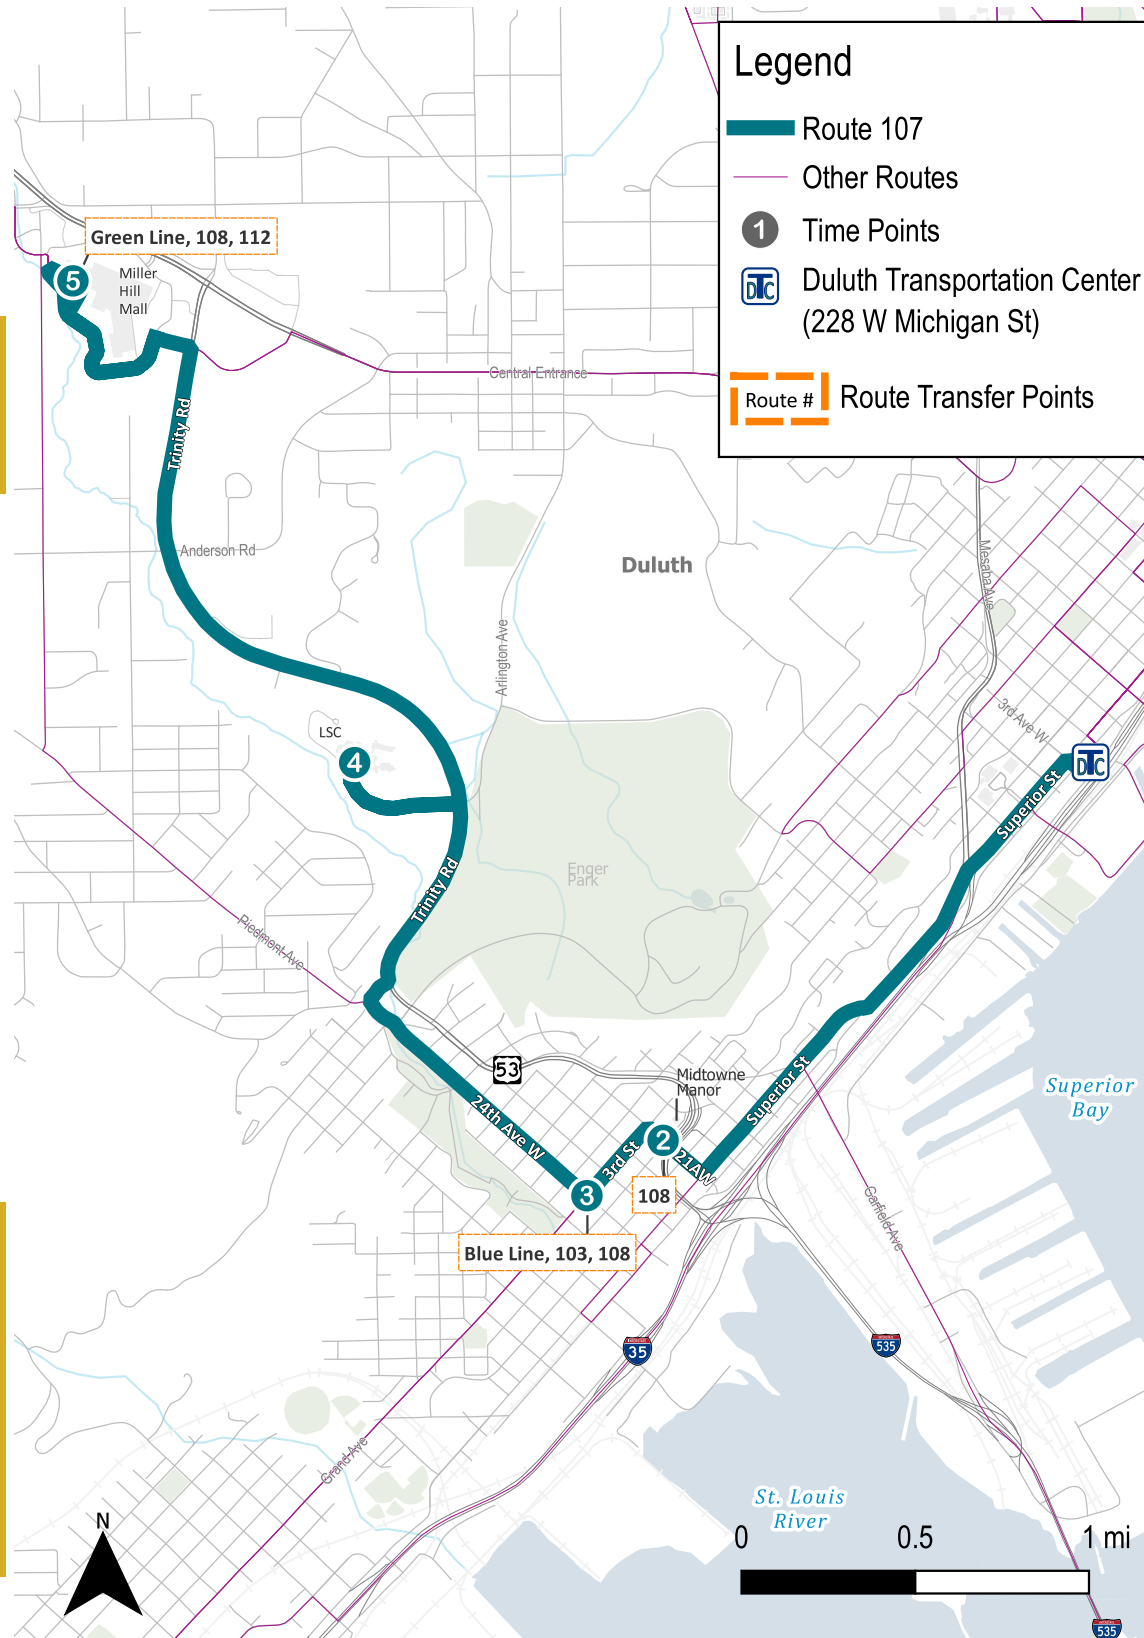

Children four and under are free with a paid adult (up to three). Exact change only. Free transfers within the hour of first trip.

Peak service is from 7:00 am-9:00 am and 2:30pm-6:00pm.

The DTA operates limited holiday service on New Year's Day, Memorial Day, Fourth of July, Labor Day, Thanksgiving and Christmas.

You can provide feedback online at [Duluthtransit.com](http://Duluthtransit.com) and stay connected on our Facebook page for alerts and updates!

**Legend**

- Route 107 (Green line)
- Other Routes (Pink line)
- Time Points (Numbered circle)
- Duluth Transportation Center (228 W Michigan St) (DTCC icon)
- Route # Route Transfer Points (Orange box)

107 - LSC - Trinity - Mall Local

Weekday From Downtown

2

3

4

5

Transit Center	21st AW & 2nd St	24th AW & 3rd St	Lake Superior College	Miller Hill
6:05a	6:13a	6:14a	6:20a	6:29a
7:05a	7:14a	7:15a	7:21a	7:31a
7:35a	7:44a	7:45a	7:51a	8:01a
8:05a	8:14a	8:15a	8:21a	8:31a
8:35a	8:44a	8:45a	8:51a	9:01a
9:05a	9:14a	9:15a	9:21a	9:31a
9:35a	9:44a	9:45a	9:51a	10:01a
10:05a	10:14a	10:15a	10:21a	10:31a
10:35a	10:44a	10:45a	10:51a	11:01a
11:05a	11:14a	11:15a	11:21a	11:31a
11:35a	11:44a	11:45a	11:51a	12:01p
12:05p	12:14p	12:15p	12:21p	12:31p
12:35p	12:44p	12:45p	12:51p	1:01p
1:05p	1:14p	1:15p	1:21p	1:31p
1:35p	1:44p	1:45p	1:51p	2:01p
2:05p	2:14p	2:15p	2:21p	2:31p
2:35p	2:44p	2:45p	2:51p	3:01p
3:05p	3:14p	3:15p	3:21p	3:31p
3:35p	3:44p	3:45p	3:51p	4:01p
4:05p	4:14p	4:15p	4:21p	4:31p
4:35p	4:44p	4:45p	4:51p	5:01p
5:05p	5:14p	5:15p	5:21p	5:31p
5:35p	5:44p	5:45p	5:51p	6:01p
6:05p	6:14p	6:15p	6:21p	6:30p
7:05p	7:13p	7:14p	7:20p	7:29p
8:05p	8:13p	8:14p	8:20p	8:29p