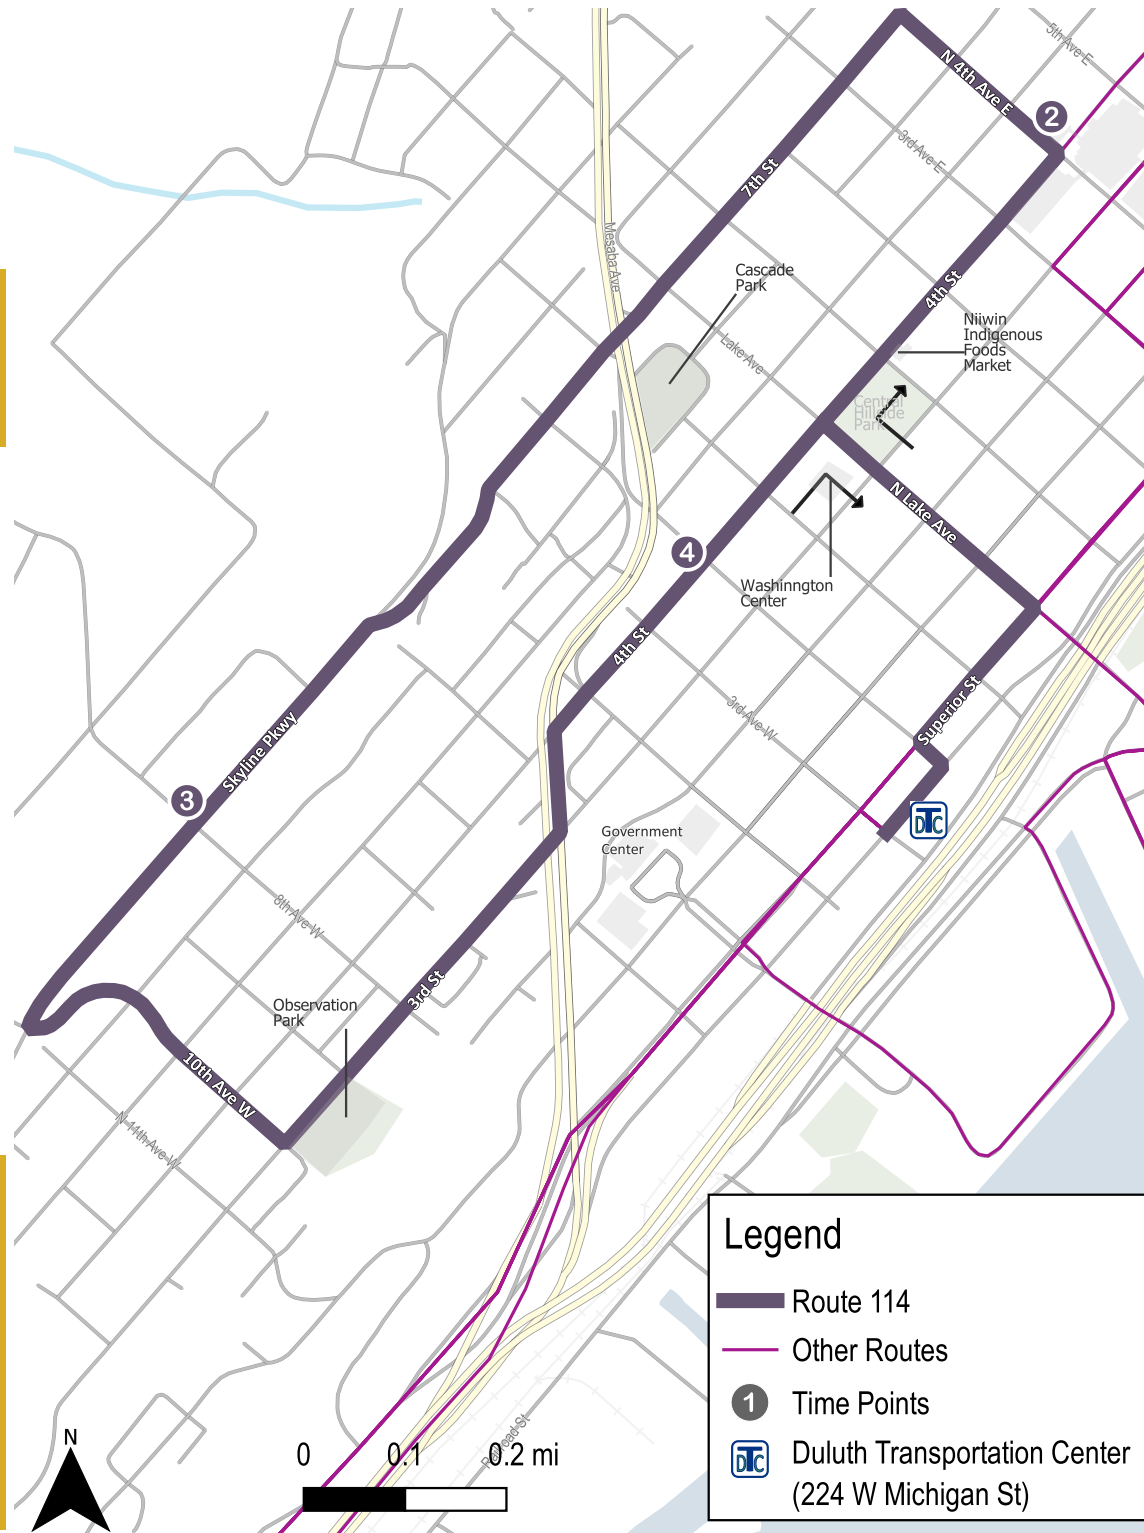

Every bus stop is equipped with an Information sign with instructions to track incoming buses.

Routes and schedules are subject to change. visit www.DuluthTransit.com for current schedule information.

RIDER INFORMATION

FARES

Peak Fare $1.50
Off-peak Fare $.75

Children four and under are free with a paid adult (up to three). Exact change only. Free transfers within the hour of first trip.

Peak service is from 7:00 am-9:00 am and 2:30pm-6:00pm.

The DTA operates limited holiday service on New Year's Day, Memorial Day, Fourth of July, Labor Day, Thanksgiving and Christmas.

UNLIMITED USE PASSES

1-Day Pass $3.00
7-Day Pass $15.00
31-Day Pass $40.00
31-Day Youth Pass $30.00
Summer Youth Pass $55.00

PASSES VS CASH FARE

- Using a pre-purchased fare card can save time and make riding easier.
- Using a pass instead of cash avoids the need to carry exact change.
- Purchasing a pass allows you to save money. The longer the pass is good for, the more you can save!

Passes can be purchased at:

Duluth Transportation Center
Via MyDTA and Transit Mobile Apps

It is our honor to serve you. Our mission is to provide safe, reliable convenient, and affordable transportation to the Twin Ports. Let us know if we are meeting our goal and how we can improve!

You can provide feedback online at Duluthtransit.com and stay connected on our Facebook page for alerts and updates!

ROUTE 114
Central Hillside
Observation Hill Circulator

EFFECTIVE Feb 18, 2024

Proudly Serving
Duluth Transportation Center
Central Hillside
Observation Hill
Damiano Center