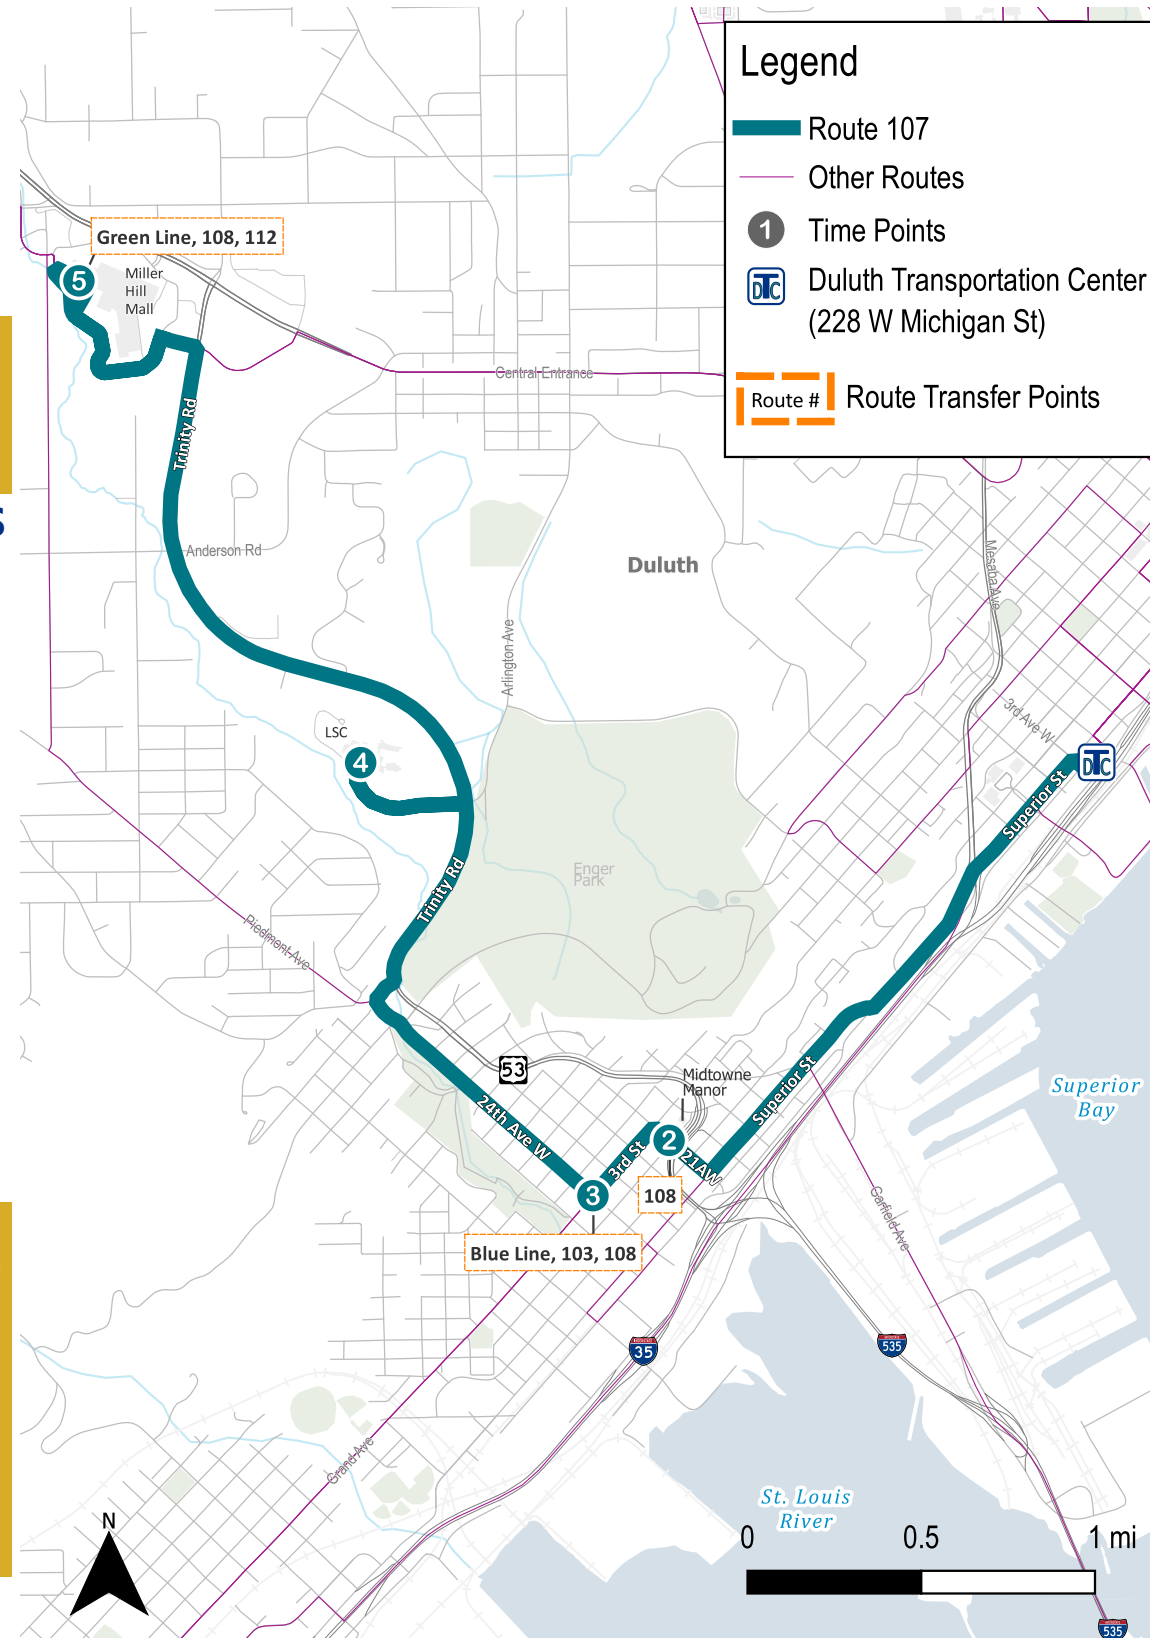

Every bus stop is equipped with an Information sign with instructions to track incoming buses.

Routes and schedules are subject to change. visit www.DuluthTransit.com for current schedule information.

RIDER INFORMATION

FARES

Peak Fare $1.50
Off-peak Fare $.75

Children four and under are free with a paid adult (up to three). Exact change only. Free transfers within the hour of first trip.

Peak service is from 7:00 am-9:00 am and 2:30pm-6:00pm.

The DTA operates limited holiday service on New Year's Day, Memorial Day, Fourth of July, Labor Day, Thanksgiving and Christmas.

UNLIMITED USE PASSES

1-Day Pass $3.00
7-Day Pass $15.00
31-Day Pass $40.00
31-Day Youth Pass $30.00
Summer Youth Pass $55.00

PASSES VS CASH FARE

- Using a pre-purchased fare card can save time and make riding easier.
- Using a pass instead of cash avoids the need to carry exact change.
- Purchasing a pass allows you to save money. The longer the pass is good for, the more you can save!

Passes can be purchased at:

Duluth Transportation Center
Via MyDTA and Transit Mobile Apps

It is our honor to serve you. Our mission is to provide safe, reliable convenient, and affordable transportation to the Twin Ports. Let us know if we are meeting our goal and how we can improve!

You can provide feedback online at Duluthtransit.com and stay connected on our Facebook page for alerts and updates!

Legend

- Route 107
- Other Routes
- Time Points
- Duluth Transportation Center (228 W Michigan St)
- Route # Route Transfer Points

ROUTE 107
LSC - Trinity - Mall Local

EFFECTIVE Feb 18, 2024

Proudly Serving
Duluth Transportation Center
Midtowne Manor
Lincoln Park
Lake Superior College
Miller Hill Mall