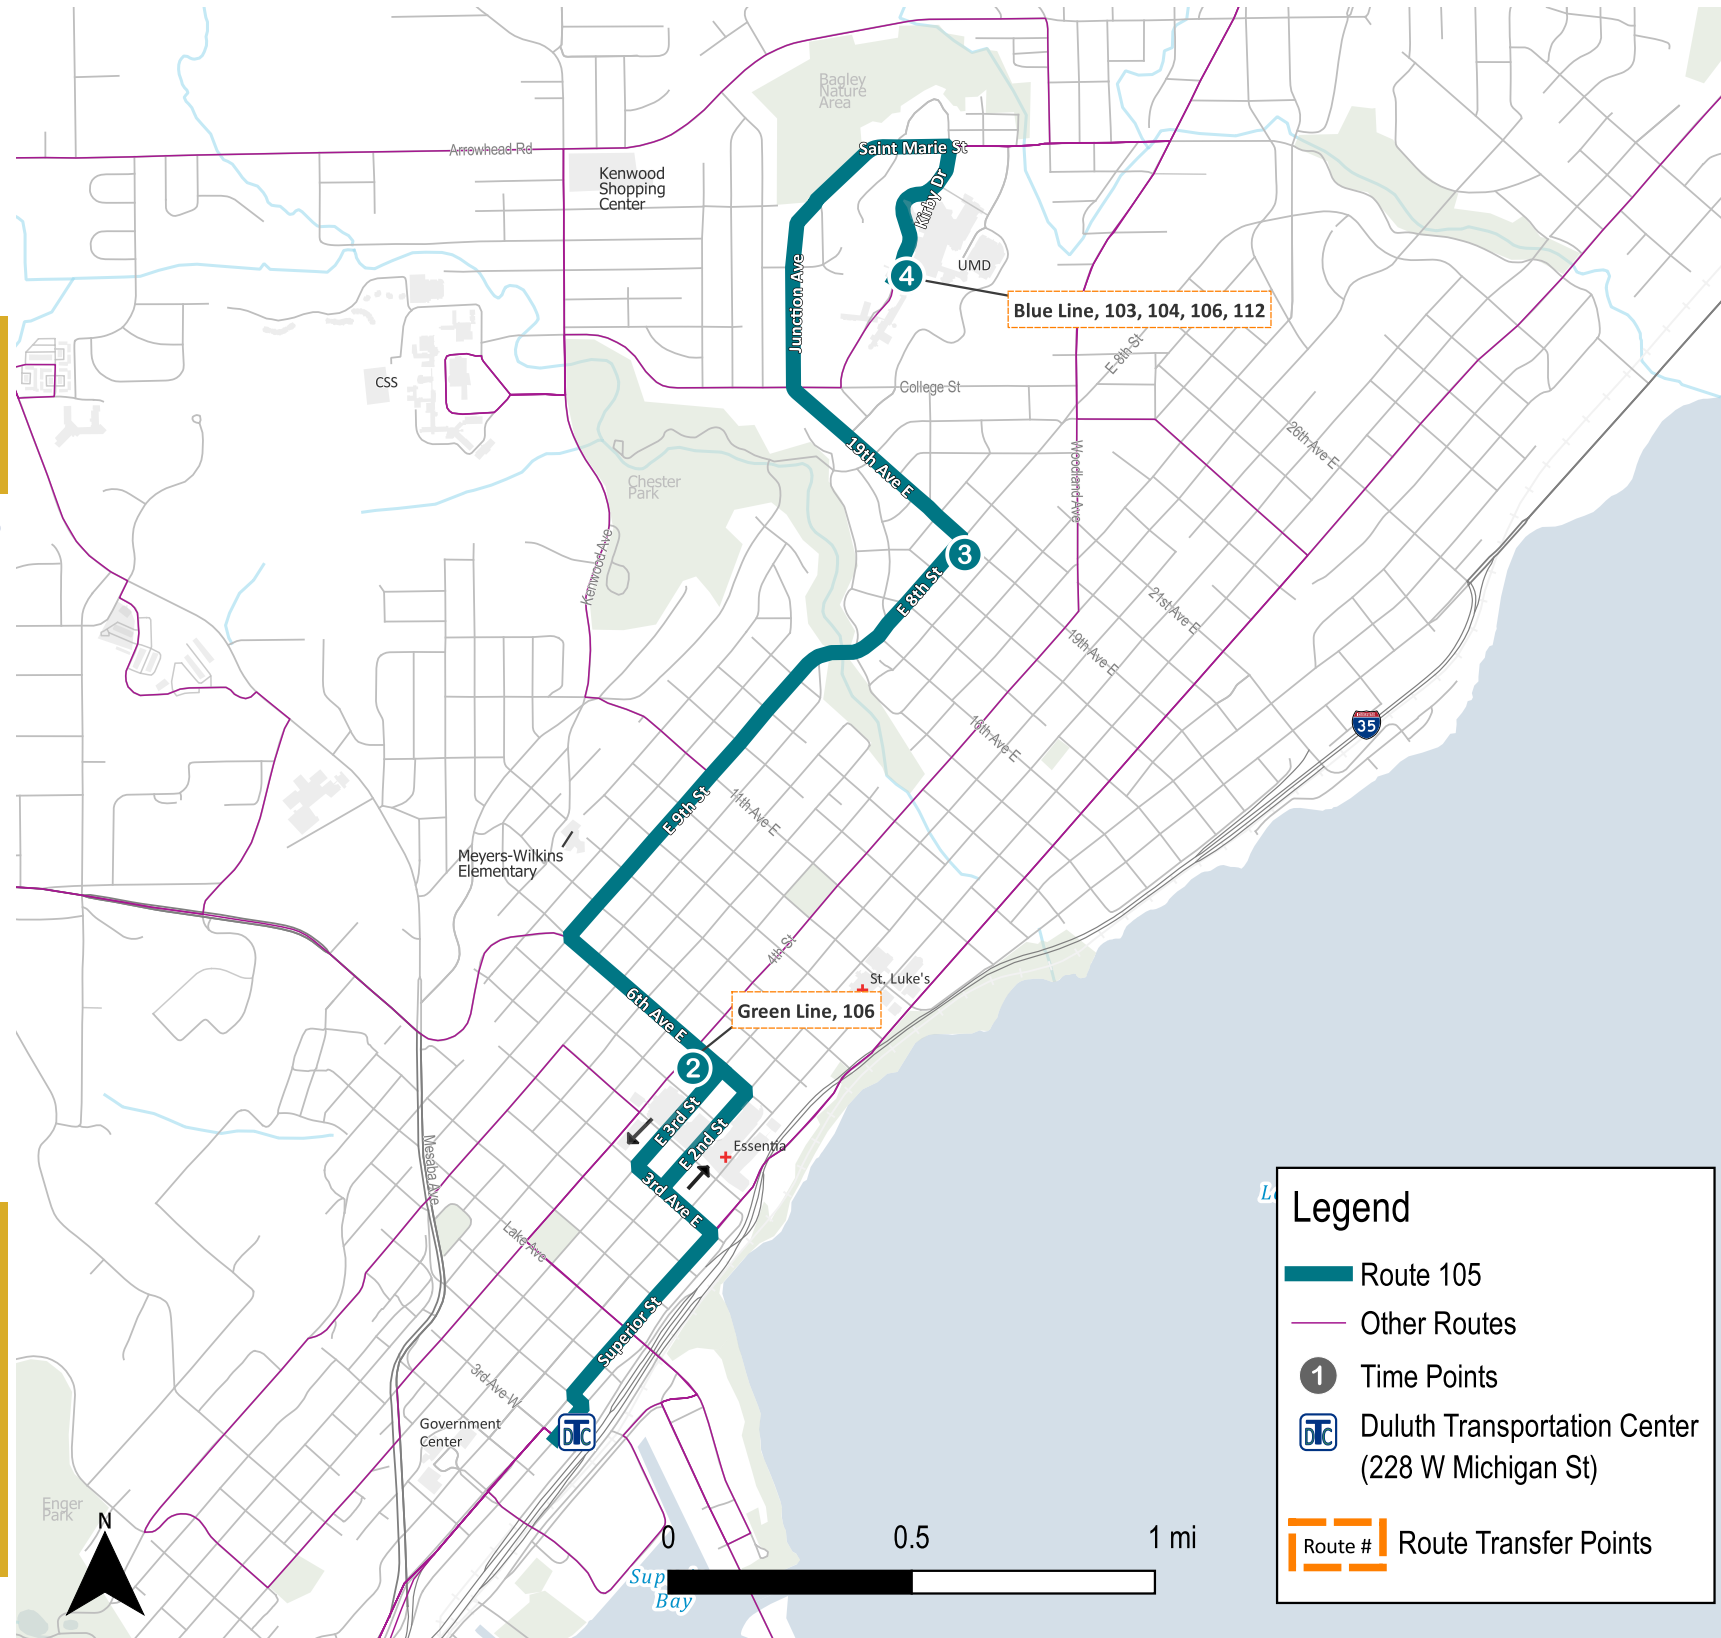

Every bus stop is equipped with an Information sign with instructions to track incoming buses.

Routes and schedules are subject to change. visit www.DuluthTransit.com for current schedule information.

RIDER INFORMATION

FARES

Peak Fare $1.50
Off-peak Fare $0.75

Children four and under are free with a paid adult (up to three). Exact change only. Free transfers within the hour of first trip.

Peak service is from 7:00 am-9:00 am and 2:30pm-6:00pm.

The DTA operates limited holiday service on New Year's Day, Memorial Day, Fourth of July, Labor Day, Thanksgiving and Christmas.

UNLIMITED USE PASSES

1-Day Pass $3.00
7-Day Pass $15.00
31-Day Pass $40.00
31-Day Youth Pass $30.00
Summer Youth Pass $55.00

PASSES VS CASH FARE

- Using a pre-purchased fare card can save time and make riding easier.
- Using a pass instead of cash avoids the need to carry exact change.
- Purchasing a pass allows you to save money. The longer the pass is good for, the more you can save!

Passes can be purchased at:

Duluth Transportation Center
Via MyDTA and Transit Mobile Apps

It is our honor to serve you. Our mission is to provide safe, reliable convenient, and affordable transportation to the Twin Ports. Let us know if we are meeting our goal and how we can improve!

You can provide feedback online at Duluthtransit.com and stay connected on our Facebook page for alerts and updates!