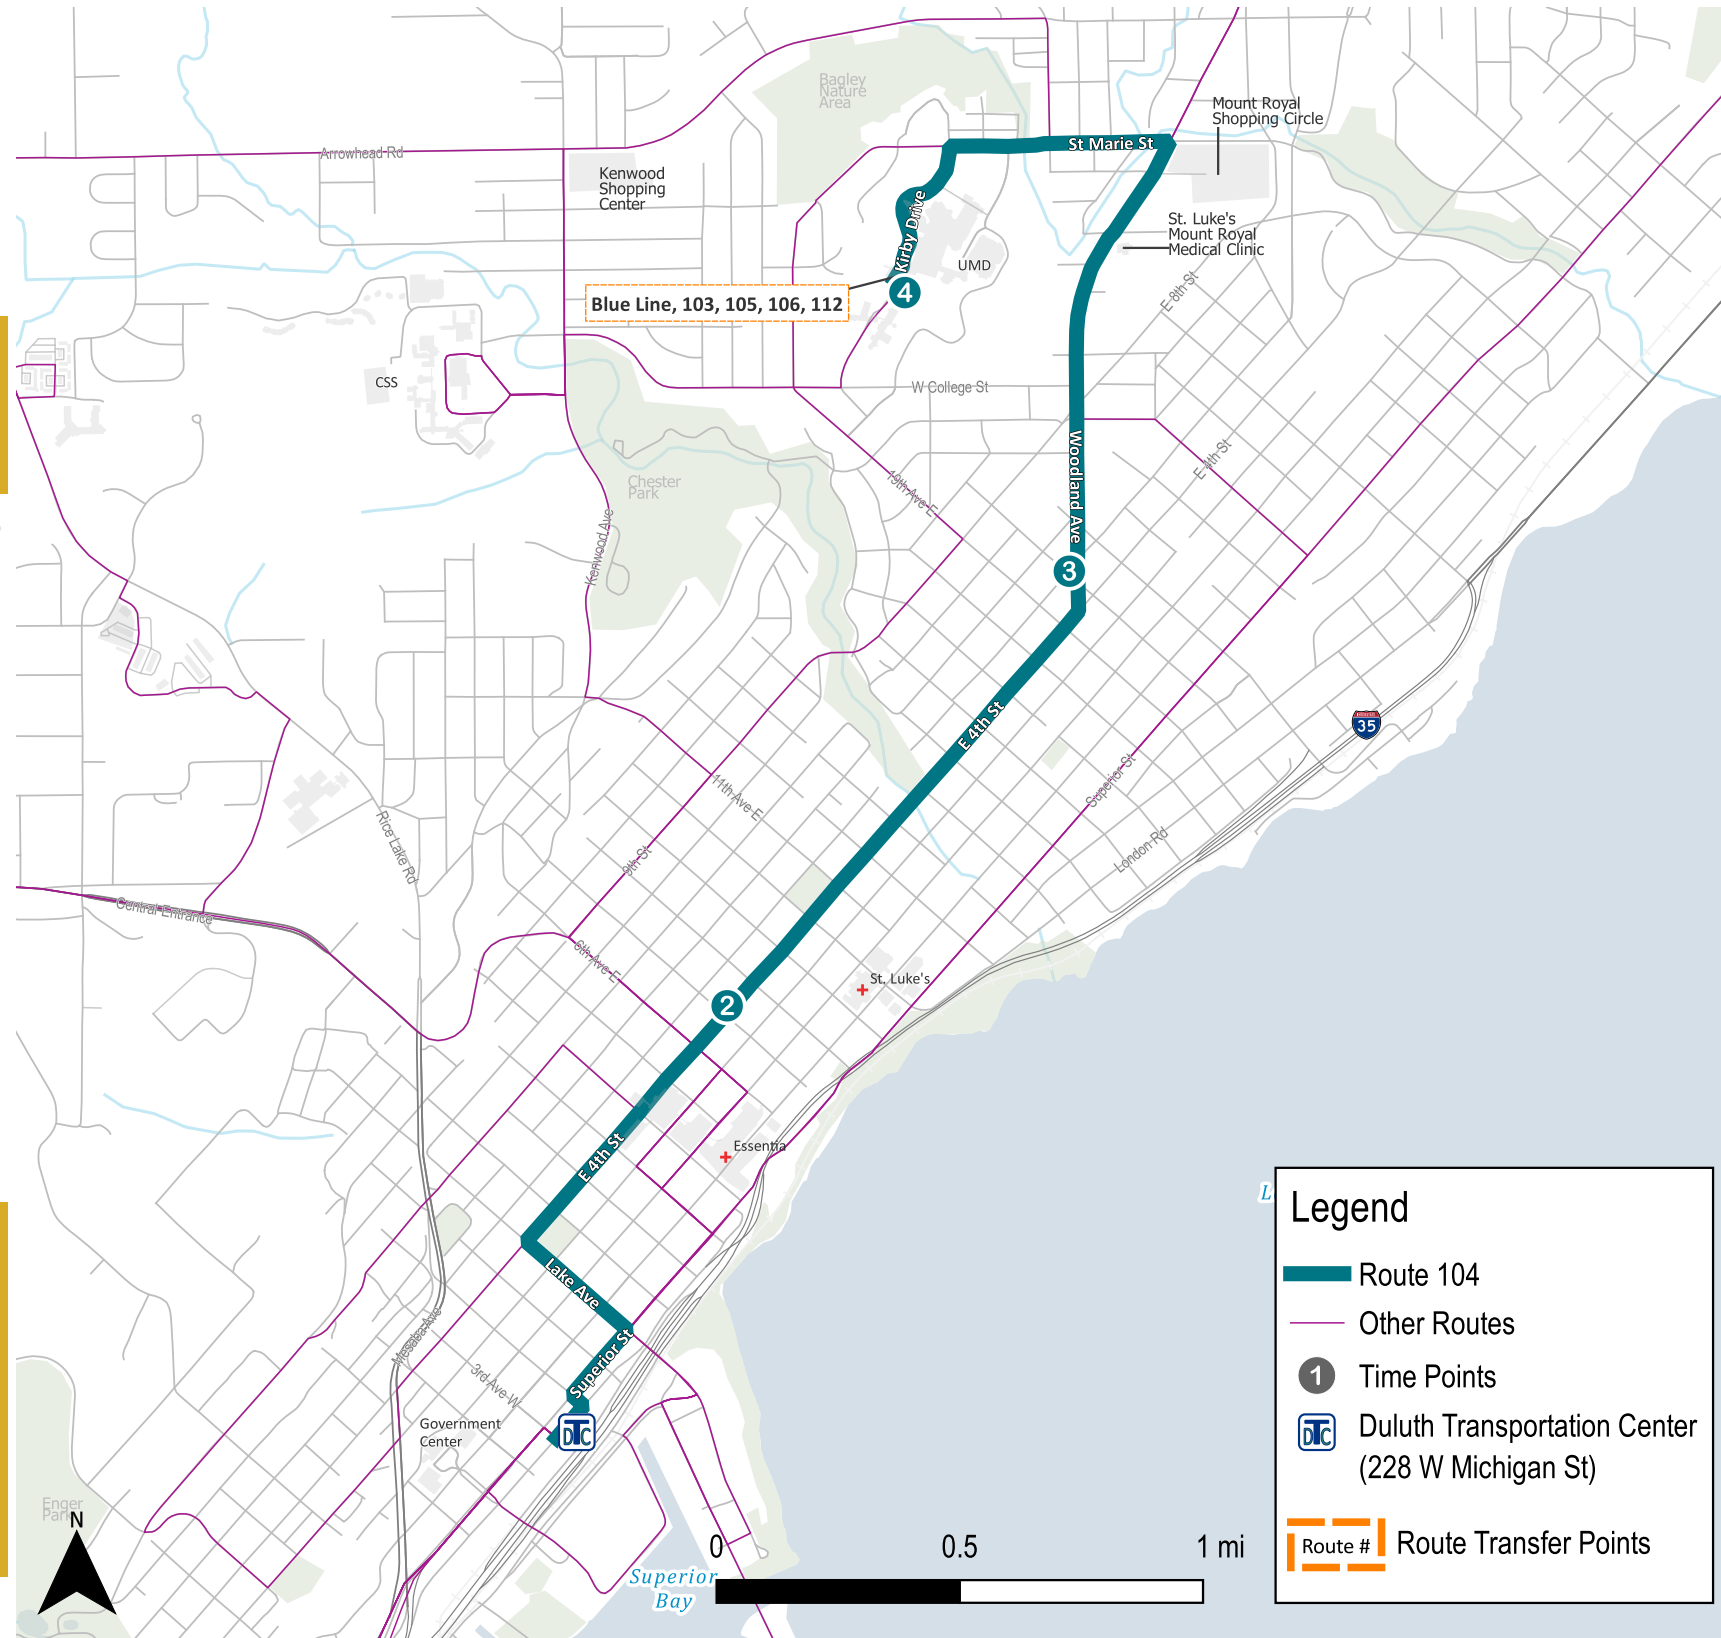

Every bus stop is equipped with an Information sign with instructions to track incoming buses.

Routes and schedules are subject to change. visit www.DuluthTransit.com for current schedule information.

RIDER INFORMATION

FARES

Peak Fare $1.50
Off-peak Fare $.75

Children four and under are free with a paid adult (up to three). Exact change only. Free transfers within the hour of first trip.

Peak service is from 7:00 am-9:00 am and 2:30pm-6:00pm.

The DTA operates limited holiday service on New Year's Day, Memorial Day, Fourth of July, Labor Day, Thanksgiving and Christmas.

UNLIMITED USE PASSES

1-Day Pass $3.00
7-Day Pass $15.00
31-Day Pass $40.00
31-Day Youth Pass $30.00
Summer Youth Pass $55.00

PASSES VS CASH FARE

- Using a pre-purchased fare card can save time and make riding easier.
- Using a pass instead of cash avoids the need to carry exact change.
- Purchasing a pass allows you to save money. The longer the pass is good for, the more you can save!

Passes can be purchased at:

Duluth Transportation Center
Via MyDTA and Transit Mobile Apps

It is our honor to serve you. Our mission is to provide safe, reliable convenient, and affordable transportation to the Twin Ports. Let us know if we are meeting our goal and how we can improve!

You can provide feedback online at Duluthtransit.com and stay connected on our Facebook page for alerts and updates!

Bus service partially funded by the state of Minnesota

Legend

- Route 104
- Other Routes
- Time Points
- Duluth Transportation Center (228 W Michigan St)
- Route # Route Transfer Points

ROUTE 104
East 4th St. Local

EFFECTIVE Feb 18, 2024

Proudly Serving
Duluth Transportation Center
Central Hillside
East Hillside
University of Minnesota Duluth