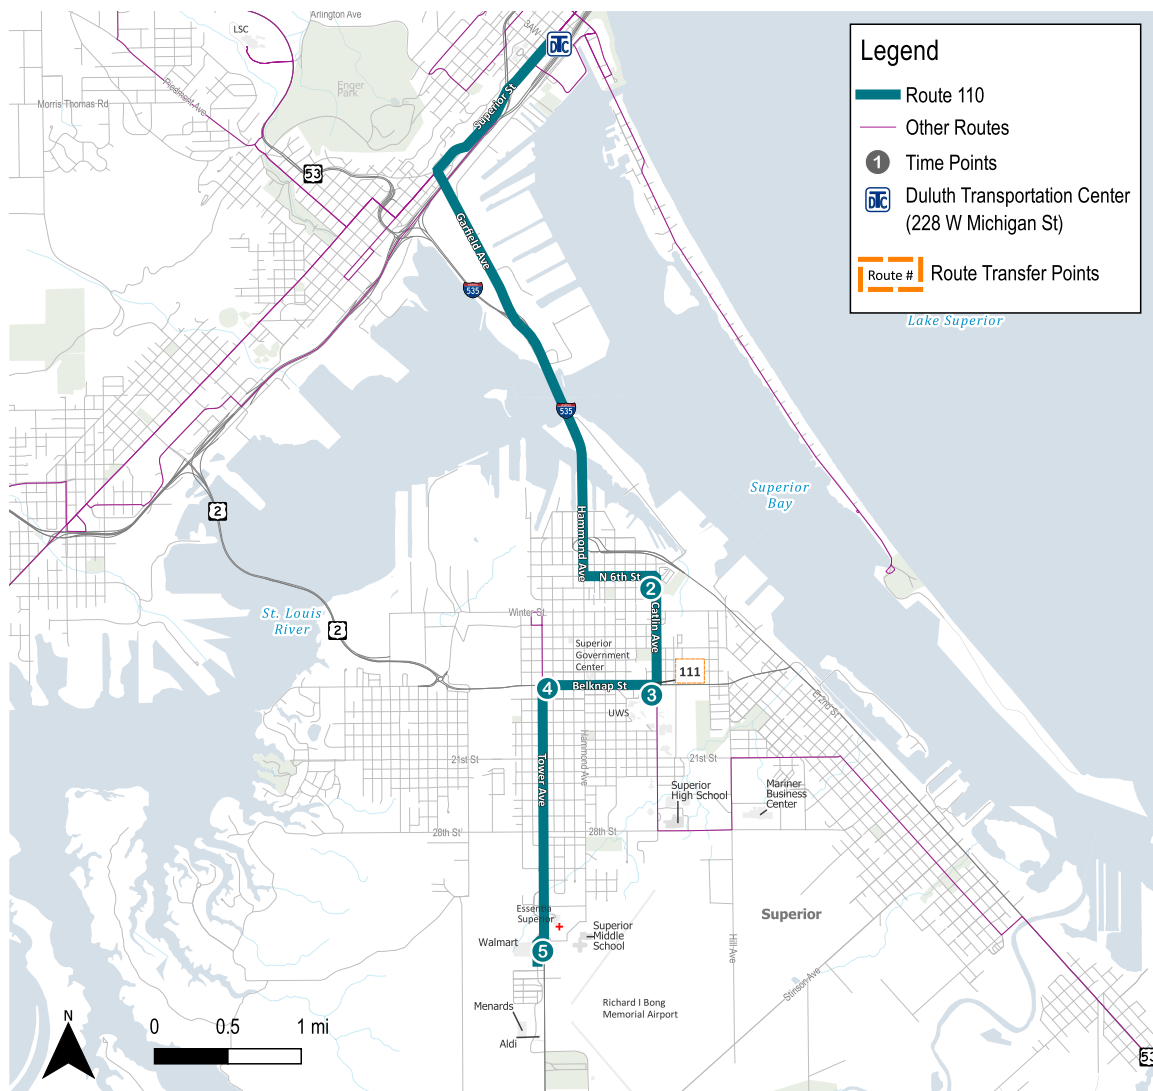

ROUTE 110

DTC - Superior - Tower Ave

Proudly Serving

Duluth Transportation Center

Catlin Courts Apartments

University Wisconsin Superior

Downtown Superior

Essentia Health St. Mary's

VA Clinic

Walmart

EFFECTIVE Oct 29, 2023