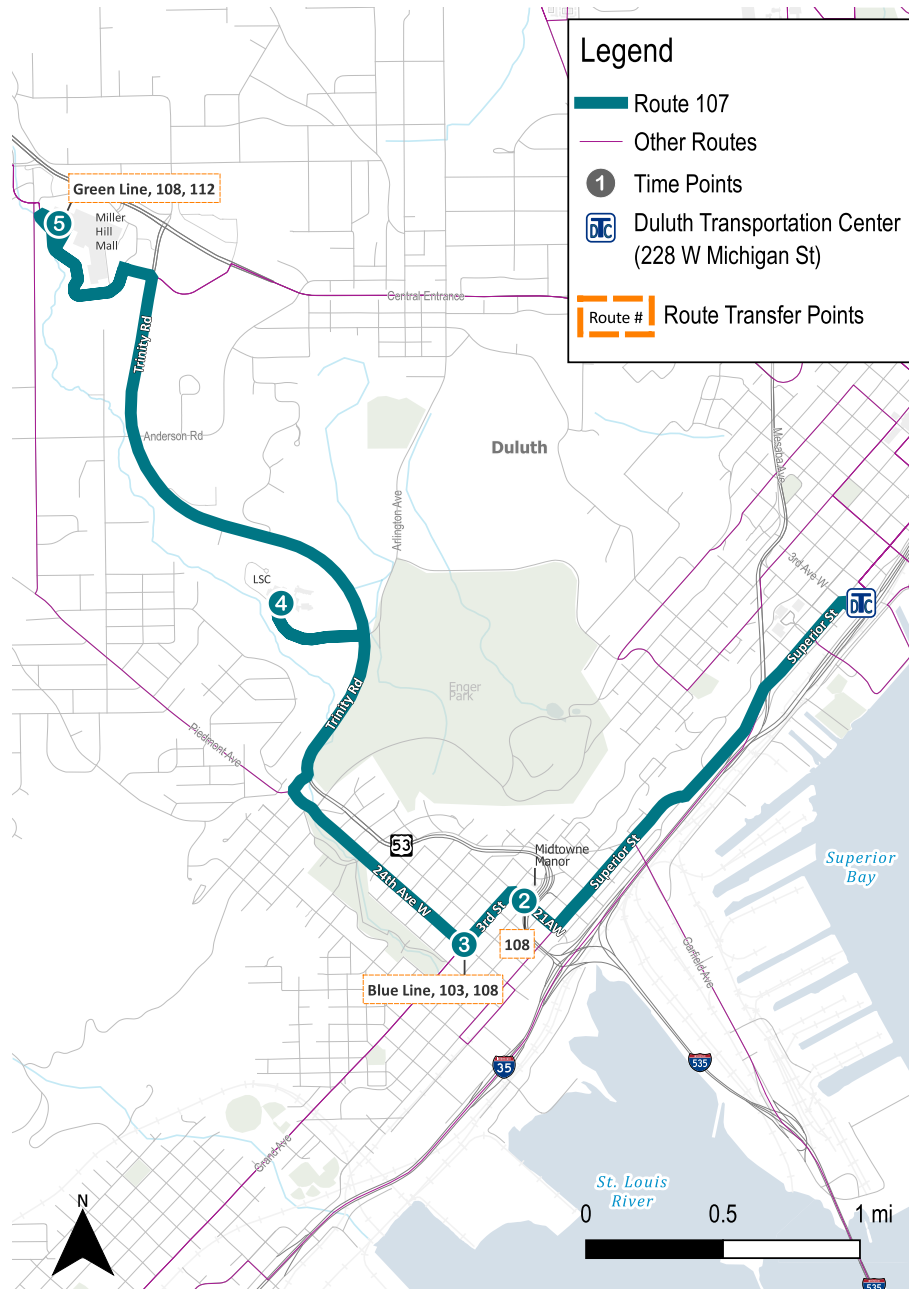

ROUTE 107

LSC - Trinity - Mall Local

Proudly Serving
Duluth Transportation Center
Midtown Manor
Lincoln Park
Lake Superior College
Miller Hill Mall

EFFECTIVE Aug 27, 2023

Weekday

From Downtown

Weekday

To Downtown

2

3

4

5

Transit Center	21st AW & 2nd St	24th AW & 3rd St	Lake Superior College	Miller Hill Mall
6:05a	6:13a	6:14a	6:20a	6:29a
7:05a	7:14a	7:15a	7:21a	7:31a
7:35a	7:44a	7:45a	7:51a	8:01a
8:05a	8:14a	8:15a	8:21a	8:31a
8:35a	8:44a	8:45a	8:51a	9:01a
9:05a	9:14a	9:15a	9:21a	9:31a
9:35a	9:44a	9:45a	9:51a	10:01a
10:05a	10:14a	10:15a	10:21a	10:31a
10:35a	10:44a	10:45a	10:51a	11:01a
11:05a	11:14a	11:15a	11:21a	11:31a
11:35a	11:44a	11:45a	11:51a	12:01p
12:05p	12:14p	12:15p	12:21p	12:31p
12:35p	12:44p	12:45p	12:51p	1:01p
1:05p	1:14p	1:15p	1:21p	1:31p
1:35p	1:44p	1:45p	1:51p	2:01p
2:05p	2:14p	2:15p	2:21p	2:31p
2:35p	2:44p	2:45p	2:51p	3:01p
3:05p	3:14p	3:15p	3:21p	3:31p
3:35p	3:44p	3:45p	3:51p	4:01p
4:05p	4:14p	4:15p	4:21p	4:31p
4:35p	4:44p	4:45p	4:51p	5:01p
5:05p	5:14p	5:15p	5:21p	5:31p
5:35p	5:44p	5:45p	5:51p	6:01p
6:05p	6:14p	6:15p	6:21p	6:30p
7:05p	7:13p	7:14p	7:20p	7:29p
8:05p	8:13p	8:14p	8:20p	8:29p
8:05p	8:13p	8:14p	8:20p	8:29p

Weekend

From Downtown

Weekend

To Downtown

- 2
- 3
- 4
- 5

Transit Center	21st AW & 2nd St	24th AW & 3rd St	Lake Superior College	Miller Hill Mall
6:15a	6:23a	6:24a	6:30a	6:39a
7:15a	7:24a	7:25a	7:31a	7:40a
8:15a	8:24a	8:25a	8:31a	8:40a
9:15a	9:24a	9:25a	9:31a	9:40a
10:15a	10:24a	10:25a	10:31a	10:40a
11:15a	11:24a	11:25a	11:31a	11:40a
12:15p	12:24p	12:25p	12:31p	12:40p
1:15p	1:24p	1:25p	1:31p	1:40p
2:15p	2:24p	2:25p	2:31p	2:40p
3:15p	3:24p	3:25p	3:31p	3:40p
4:15p	4:24p	4:25p	4:31p	4:40p
5:15p	5:24p	5:25p	5:31p	5:40p
6:15p	6:24p	6:25p	6:31p	6:40p
7:15p	7:23p	7:24p	7:30p	7:39p
8:15p	8:23p	8:24p	8:30p	8:39p