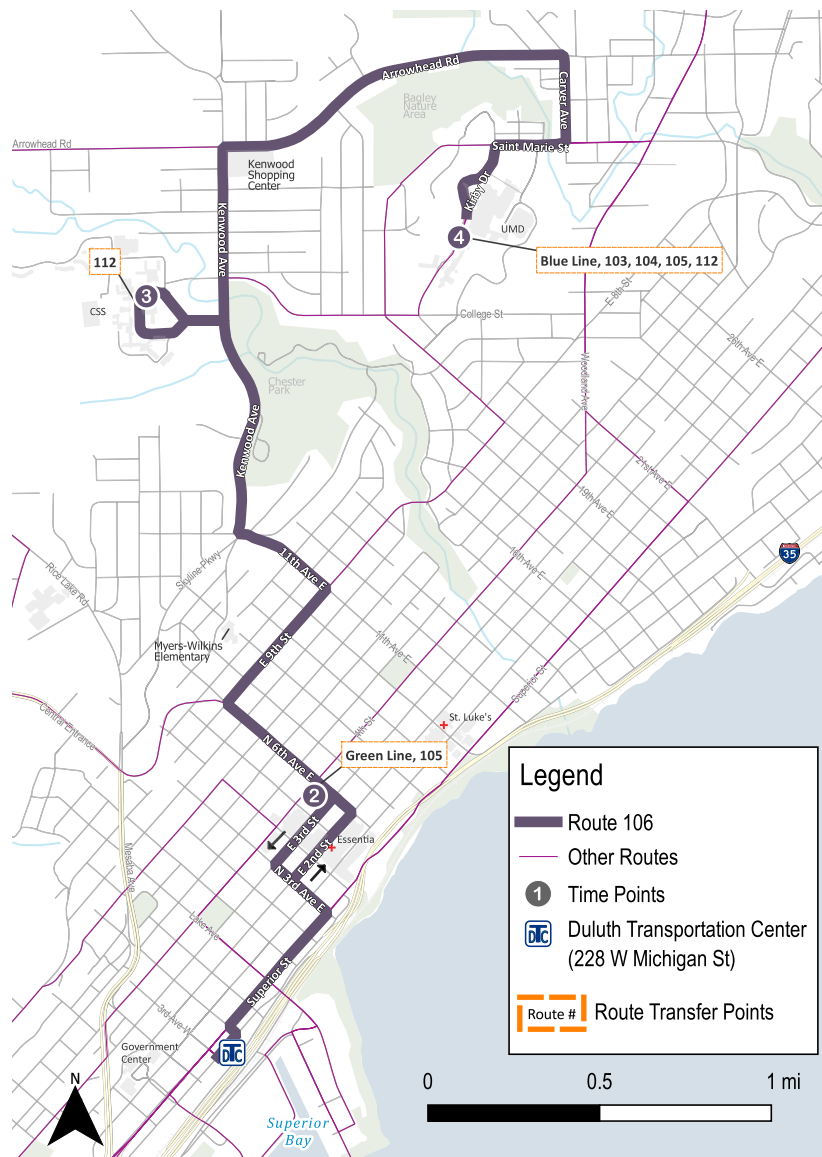

ROUTE 106

Kenwood Local

Proudly Serving

- Duluth Transportation Center
- Central Hillside
- Essentia Health
- The College of St. Scholastica
- Kenwood Shopping Center
- University Minnesota Duluth

Weekday

From Downtown

Weekday

To Downtown

Transit Center	6th AE & 4th St	CSS	Kirby Plaza West
5:25a	5:32a	5:39a	5:49a
6:25a	6:32a	6:39a	6:49a
7:25a	7:33a	7:41a	7:51a
8:25a	8:33a	8:41a	8:51a
9:25a	9:33a	9:41a	9:51a
10:25a	10:33a	10:41a	10:51a
11:25a	11:33a	11:41a	11:51a
12:25p	12:33p	12:41p	12:51p
1:25p	1:33p	1:41p	1:51p
2:25p	2:33p	2:41p	2:51p
3:25p	3:33p	3:41p	3:51p
4:25p	4:33p	4:41p	4:51p
5:25p	5:33p	5:41p	5:51p
6:25p	6:33p	6:41p	6:51p
7:25p	7:33p	7:40p	7:50p
8:25p	8:33p	8:40p	8:50p
9:25p	9:33p	9:40p	9:50p
9:25p	9:33p	9:40p	9:50p

Kirby Plaza East	CSS	6th AE & 4th St	Transit Center
6:09a	6:19a	6:27a	6:35a
7:09a	7:19a	7:27a	7:35a
8:09a	8:19a	8:27a	8:35a
9:09a	9:19a	9:27a	9:35a
10:09a	10:19a	10:27a	10:35a
11:09a	11:19a	11:27a	11:35a
12:09p	12:19p	12:27p	12:35p
1:09p	1:19p	1:27p	1:35p
2:09p	2:19p	2:27p	2:35p
3:09p	3:19p	3:27p	3:35p
4:09p	4:19p	4:27p	4:35p
5:09p	5:19p	5:27p	5:35p
6:09p	6:19p	6:27p	6:35p
7:11p	7:20p	7:27p	7:35p
8:11p	8:20p	8:27p	8:35p
9:11p	9:20p	9:27p	9:35p
10:11p	10:20p	10:27p	10:35p
10:11p	10:20p	10:27p	10:35p

Weekend

From Downtown

Weekend

To Downtown

2

3

4

Transit Center	6th AE & 4th St	CSS	Kirby Plaza West
5:30a	5:37a	5:44a	5:54a
6:30a	6:38a	6:46a	6:56a
7:30a	7:38a	7:46a	7:56a
8:30a	8:38a	8:46a	8:56a
9:30a	9:38a	9:46a	9:56a
10:30a	10:38a	10:46a	10:56a
11:30a	11:38a	11:46a	11:56a
12:30p	12:38p	12:46p	12:56p
1:30p	1:38p	1:46p	1:56p
2:30p	2:38p	2:46p	2:56p
3:30p	3:38p	3:46p	3:56p
4:30p	4:38p	4:46p	4:56p
5:30p	5:38p	5:46p	5:56p
6:30p	6:38p	6:46p	6:56p
7:30p	7:38p	7:45p	7:55p
8:30p	8:38p	8:45p	8:55p