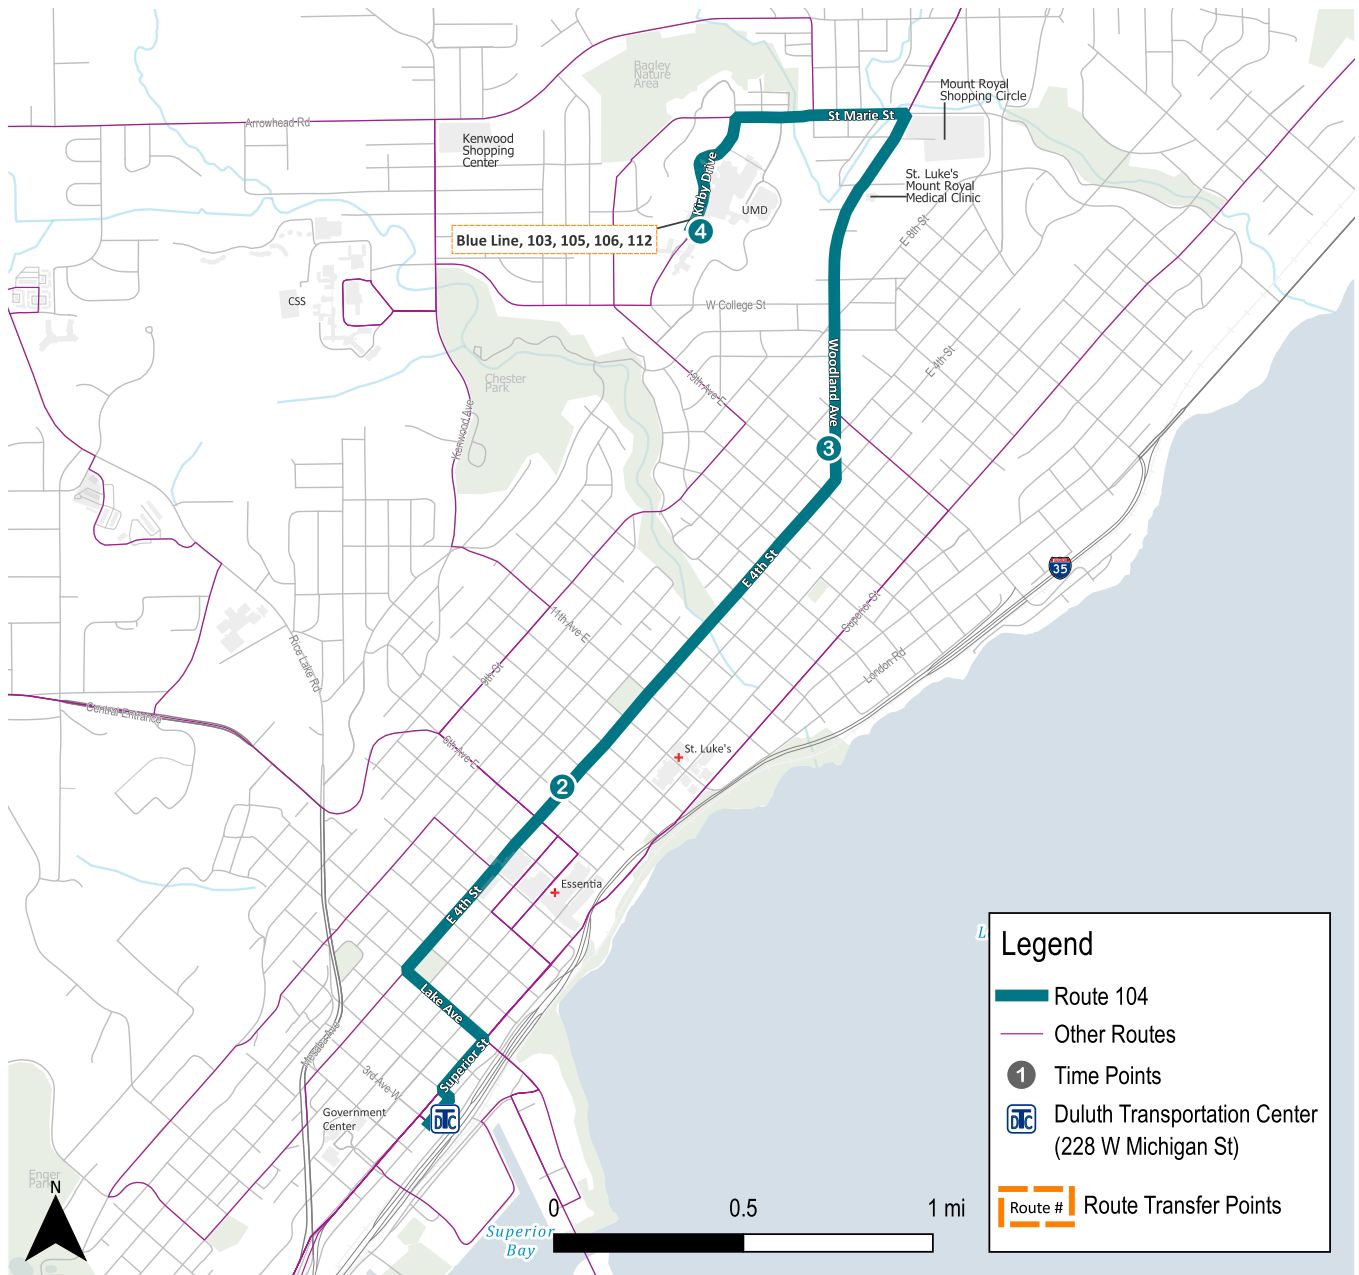

# ROUTE 104

## East 4th St. Local

**Proudly Serving**  
 Duluth Transportation Center  
 Central Hillside  
 East Hillside  
 University Minnesota Duluth

EFFECTIVE Aug 27, 2023

**Weekday**

**From Downtown**

**Weekday**

**To Downtown**

Transit Center	Whole Foods	Woodland & 20th AE	Kirby Plaza West
5:00a	5:08a	5:13a	5:19a
6:00a	6:08a	6:13a	6:19a
6:30a	6:39a	6:44a	6:51a
7:00a	7:09a	7:14a	7:21a
7:30a	7:39a	7:44a	7:51a
8:00a	8:09a	8:14a	8:21a
8:30a	8:39a	8:44a	8:51a
9:00a	9:09a	9:14a	9:21a
9:30a	9:39a	9:44a	9:51a
10:00a	10:09a	10:14a	10:21a
10:30a	10:39a	10:44a	10:51a
11:00a	11:09a	11:14a	11:21a
11:30a	11:39a	11:44a	11:51a
12:00p	12:09p	12:14p	12:21p
12:30p	12:39p	12:44p	12:51p
1:00p	1:09p	1:14p	1:21p
1:30p	1:39p	1:44p	1:51p
2:00p	2:09p	2:14p	2:21p
2:30p	2:39p	2:44p	2:51p
3:00p	3:09p	3:14p	3:21p
3:30p	3:39p	3:44p	3:51p
4:00p	4:09p	4:14p	4:21p
4:30p	4:39p	4:44p	4:51p
5:00p	5:09p	5:14p	5:21p
5:30p	5:39p	5:44p	5:51p
6:00p	6:09p	6:14p	6:20p
6:30p	6:39p	6:44p	6:50p
7:00p	7:08p	7:13p	7:19p
7:30p	7:38p	7:43p	7:49p
8:00p	8:08p	8:13p	8:19p
9:00p	9:08p	9:13p	9:19p
9:00p	9:08p	9:13p	9:19p

Holiday	From Downtown	Holiday	To Downtown
---------	---------------	---------	-------------

Transit Center	Whole Foods	Woodland & 20th AE	Kirby Plaza West
10:05a	10:14a	10:19a	10:25a
11:05a	11:14a	11:19a	11:25a
12:05p	12:14p	12:19p	12:25p
1:05p	1:14p	1:19p	1:25p
2:05p	2:14p	2:19p	2:25p
3:05p	3:14p	3:19p	3:25p
4:05p	4:14p	4:19p	4:25p
5:05p	5:14p	5:19p	5:25p