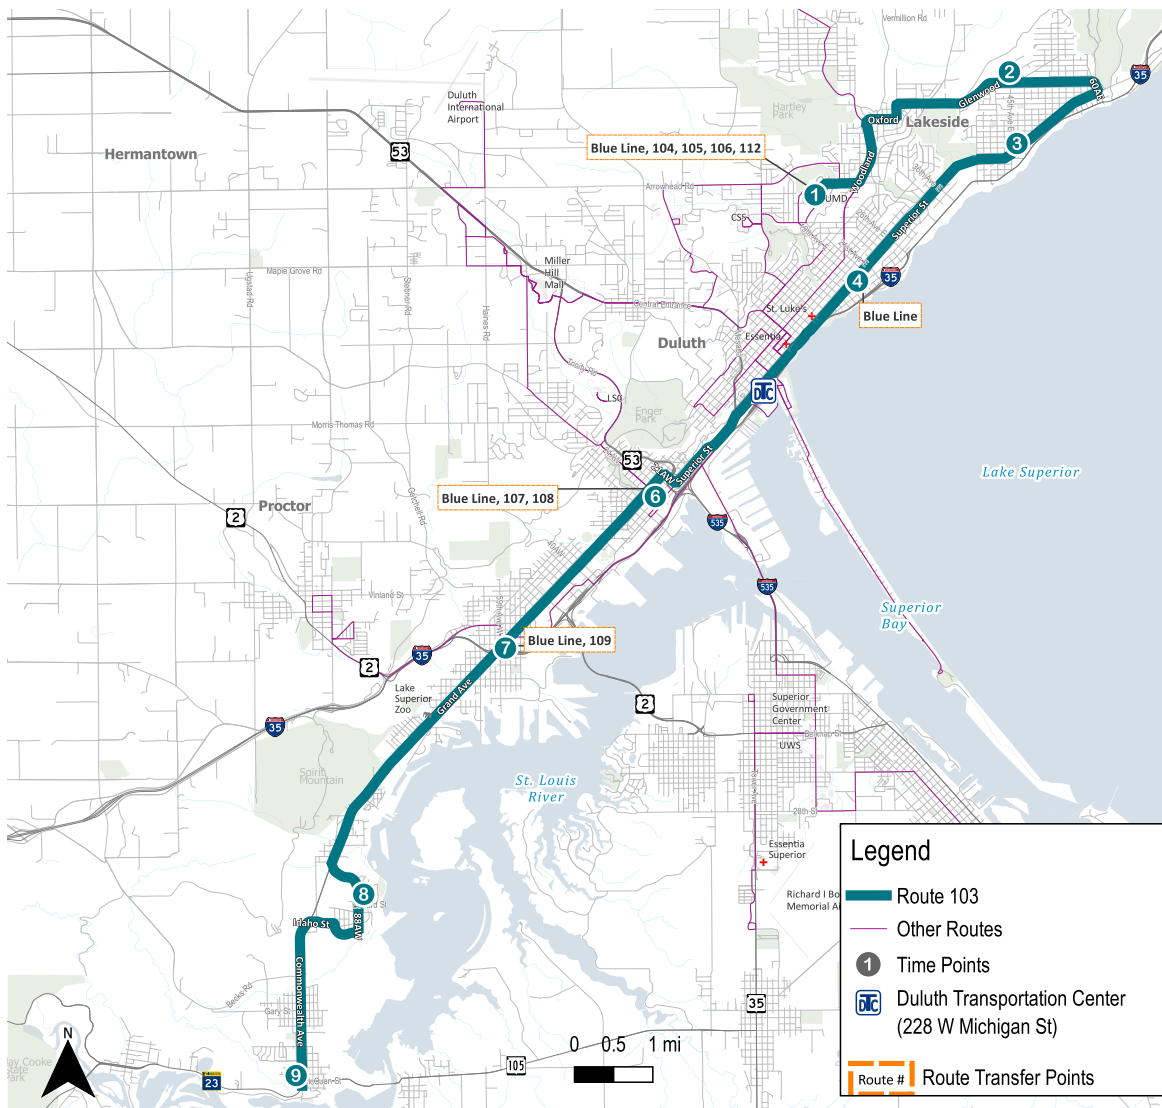

ROUTE 103

New Duluth-DTC
Lakeside-UMD

Proudly Serving

University Minnesota Duluth

Morley Heights

Lakeside

Duluth Transportation Center

Lincoln Park

Morgan Park

New Duluth

EFFECTIVE Oct 29, 2023