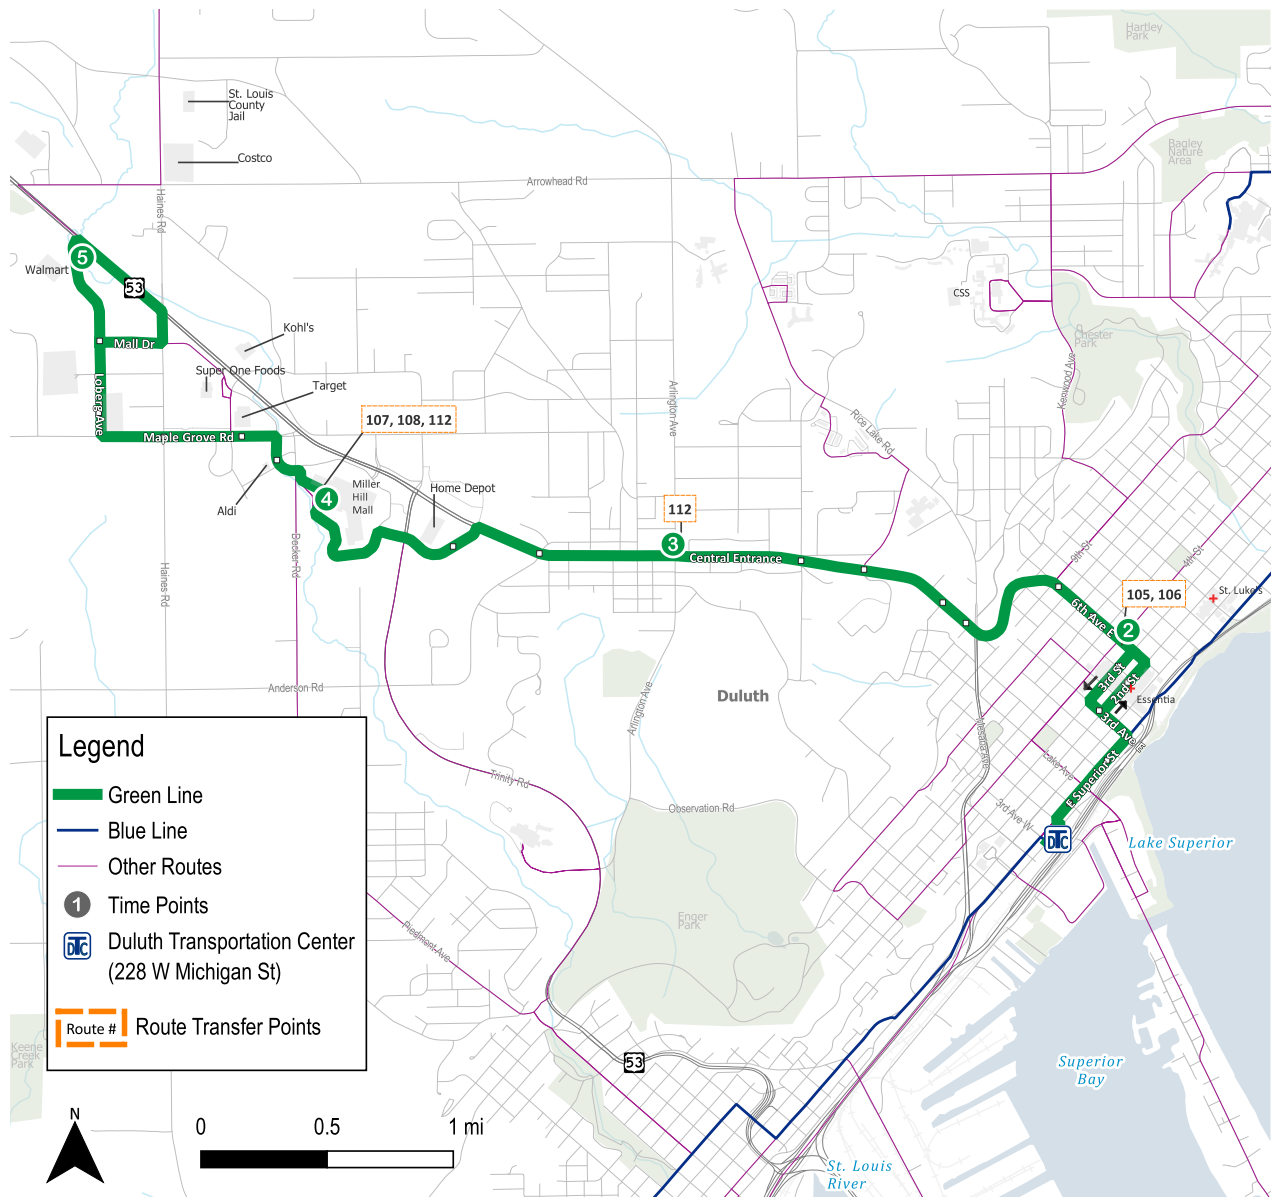

Green Line

DTC - Mall

Proudly Serving

Duluth Transportation Center

Essentia Health

Harbor Highlands

Miller Hill Mall

Target

Walmart

EFFECTIVE Oct 29, 2023