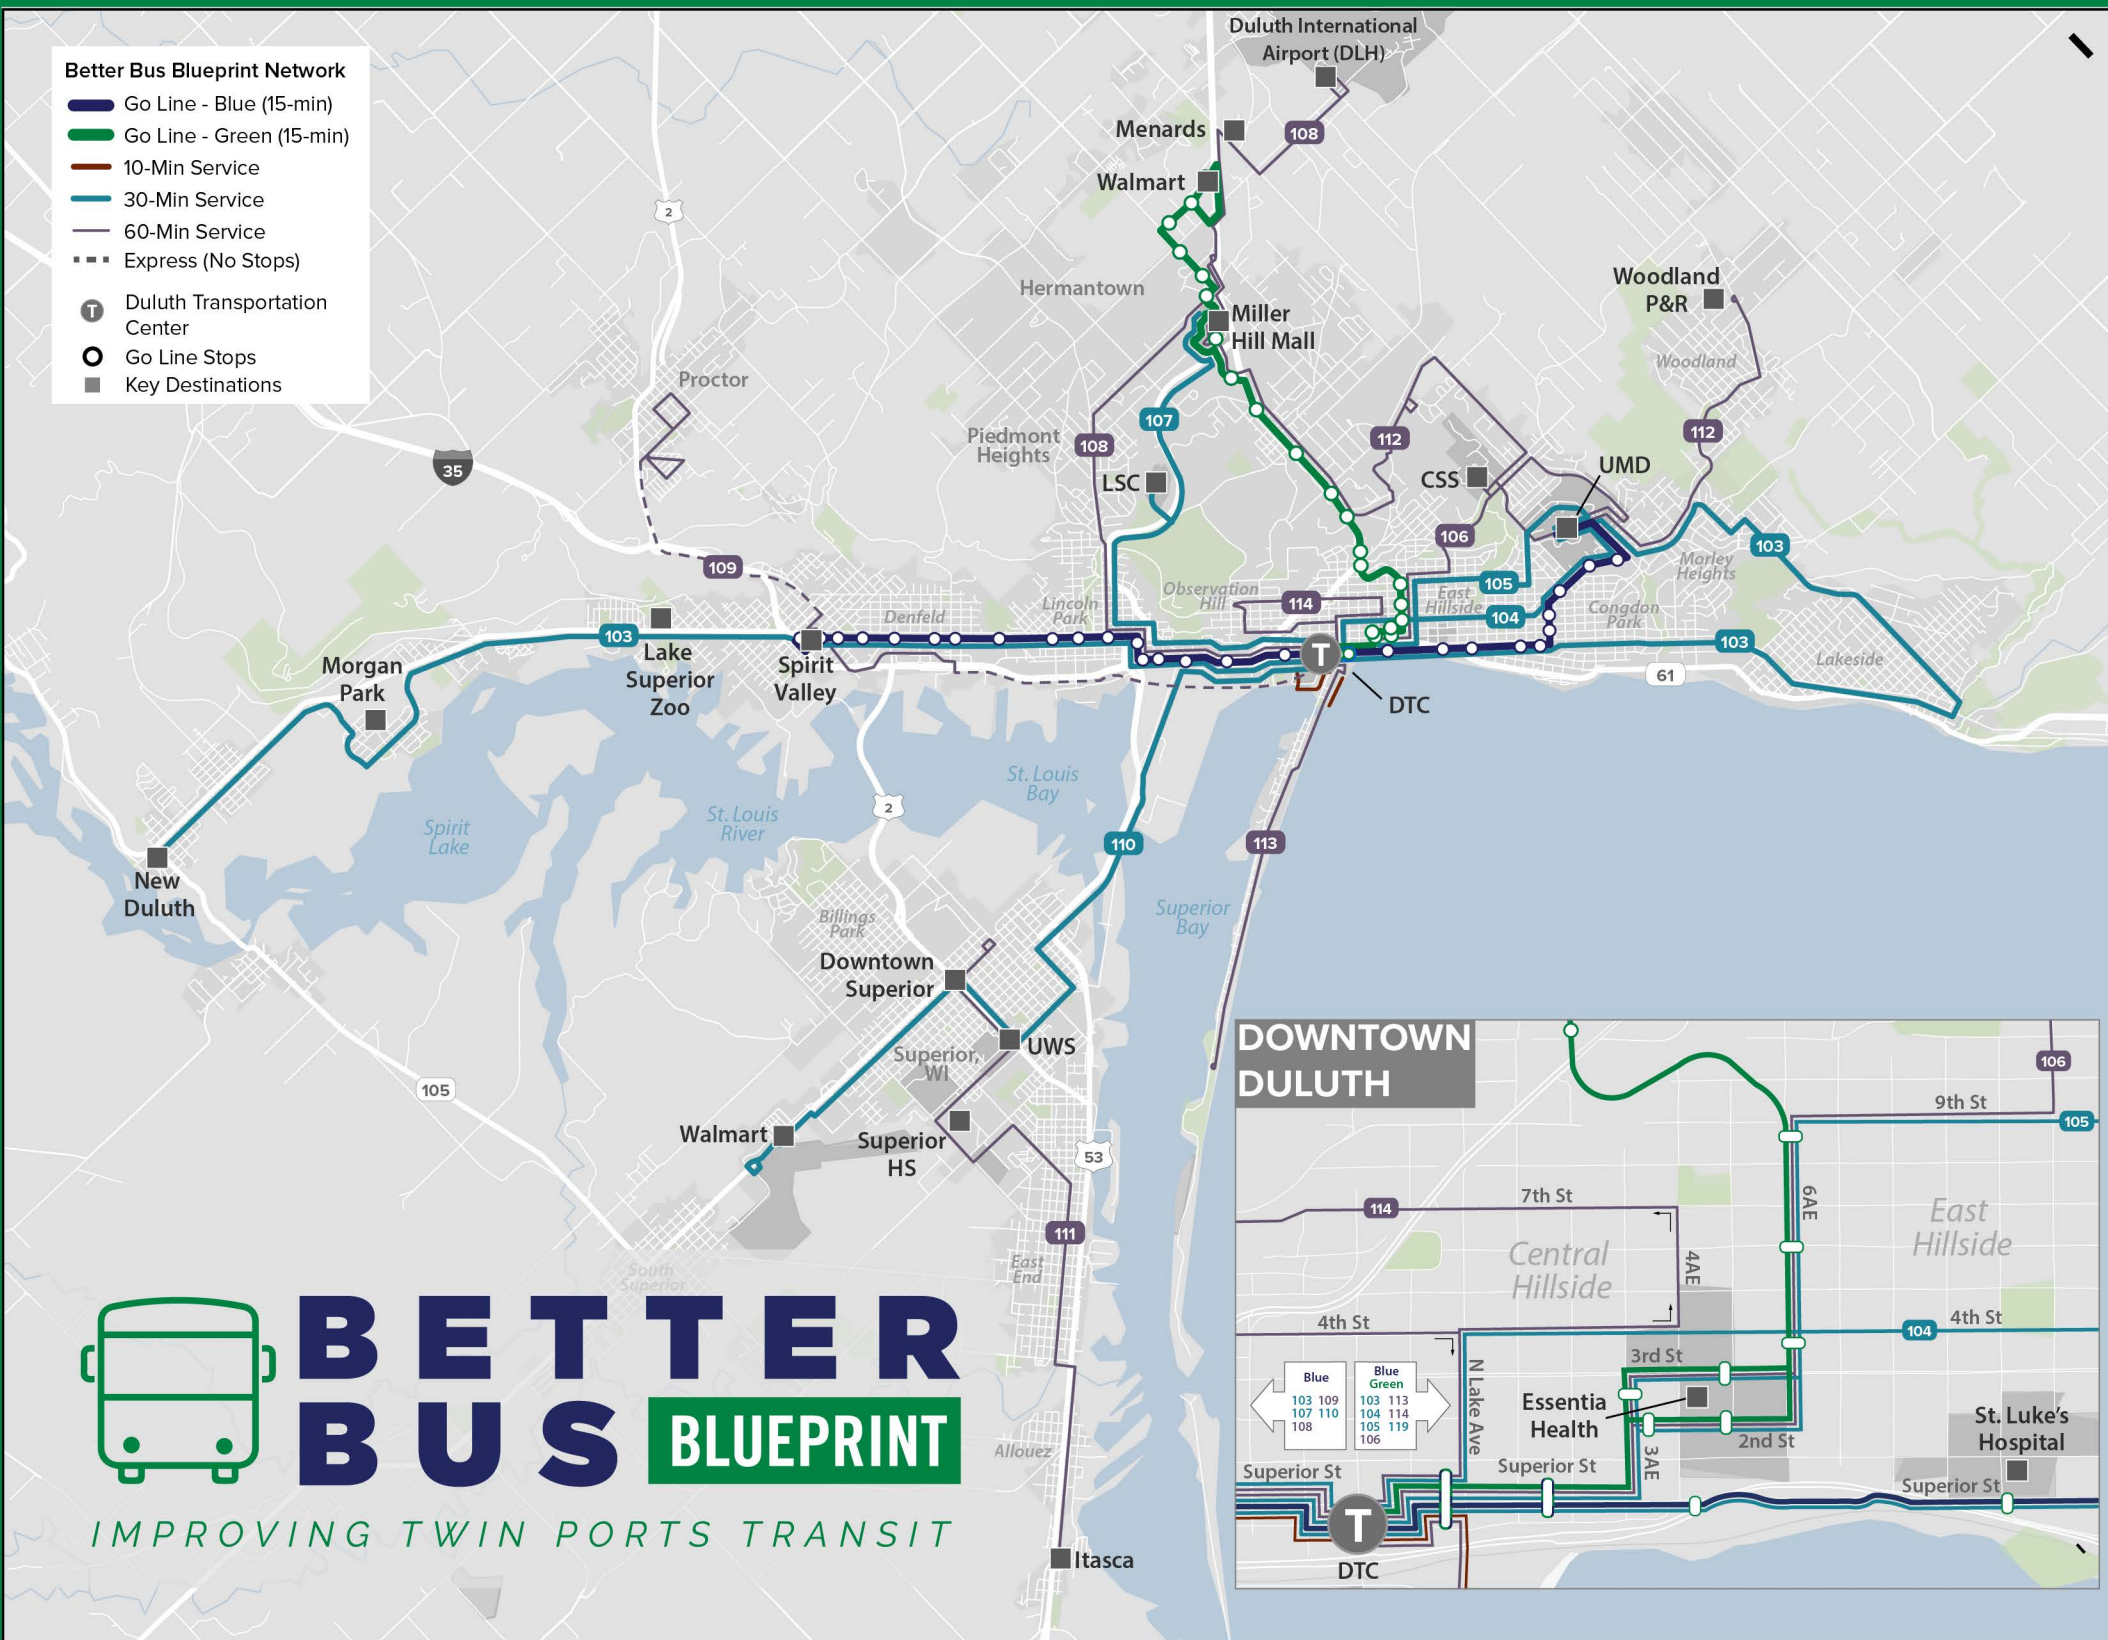

Better Bus Blueprint Network

- █ Go Line - Blue (15-min)
- █ Go Line - Green (15-min)
- █ 10-Min Service
- █ 30-Min Service
- █ 60-Min Service
- - - Express (No Stops)
- T Duluth Transportation Center
- Go Line Stops
- Key Destinations

BETTER BUS BLUEPRINT

IMPROVING TWIN PORTS TRANSIT