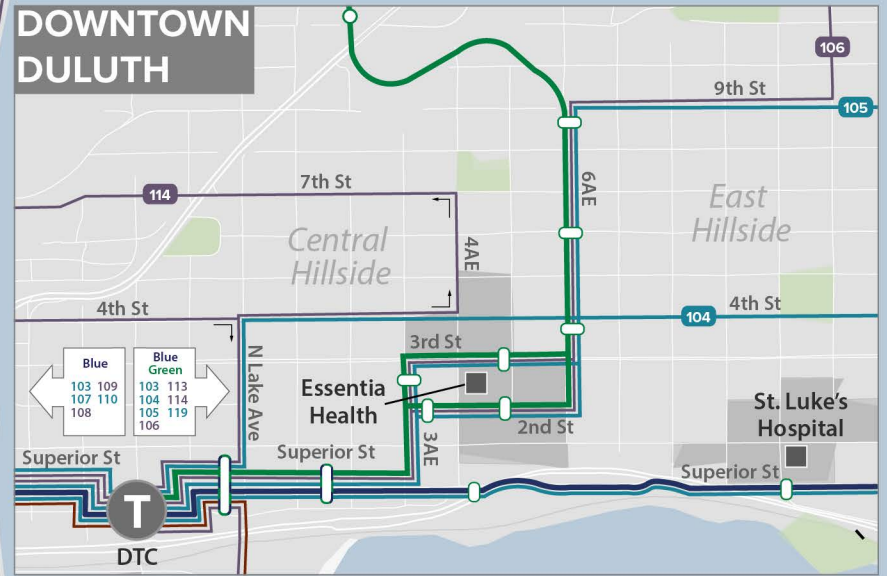

Better Bus Blueprint Network

- █ Go Line - Blue (15-min)
- █ Go Line - Green (15-min)
- █ 10-Min Service
- █ 30-Min Service
- █ 60-Min Service
- - - Express (No Stops)
- T Duluth Transportation Center
- Go Line Stops
- Key Destinations

BETTER BUS BLUEPRINT

IMPROVING TWIN PORTS TRANSIT