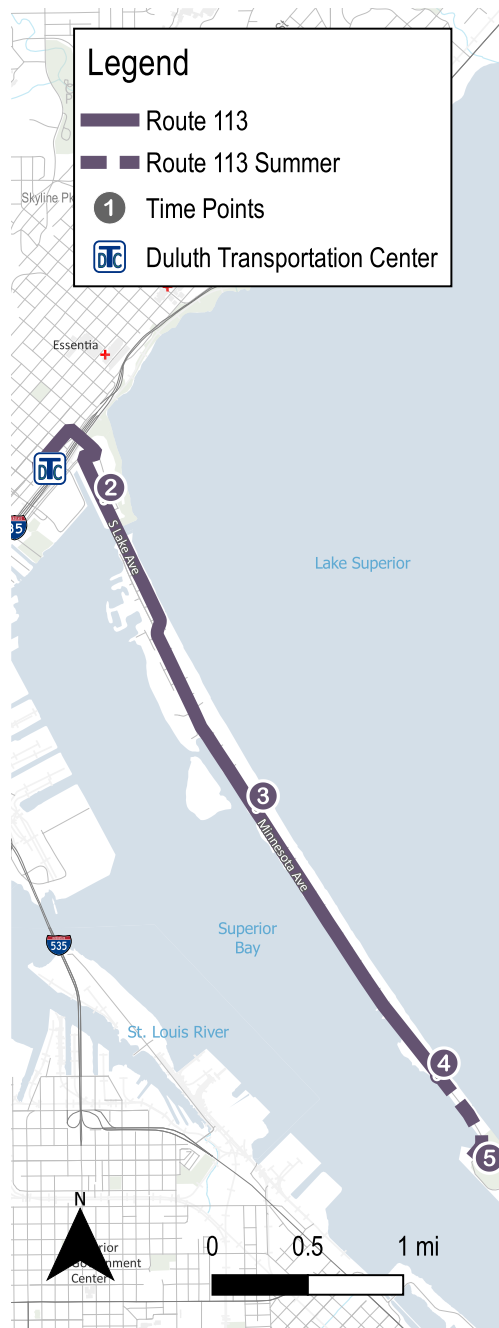

ROUTE 113

Park Point - DTC

Proudly Serving
Duluth Transportation Center
Canal Park
Lafayette Community Center
Park Point

Weekday

From Downtown

Weekday

To Downtown

2

3

4

5

Transit Center	Lake Ave & Buchanan St	Minnesota Ave & 25th St	Minnesota Ave & 43rd St	Minnesota Ave & 49th St
5:45a	5:50a	5:55a	6:00a	---
6:45a	6:50a	6:55a	7:00a	---
7:45a	7:50a	7:55a	8:00a	---
8:45a	8:50a	8:55a	9:00a	---
9:45a	9:50a	9:55a	10:00a	---
10:45a	10:50a	10:55a	11:00a	---
11:45a	11:50a	11:55a	12:00p	---
12:45p	12:50p	12:55p	1:00p	---
1:45p	1:50p	1:55p	2:00p	---
2:45p	2:50p	2:55p	3:00p	---
3:45p	3:50p	3:55p	4:00p	---
4:45p	4:50p	4:55p	5:00p	---
5:45p	5:50p	5:55p	6:00p	---
6:45p	6:50p	6:55p	7:00p	---
7:45p	7:50p	7:55p	8:00p	---

5

4

3

2

Minnesota Ave & 49th St	Minnesota Ave & 43rd St	Minnesota Ave & 25th St	Lake Ave & Buchanan St	Transit Center
---	6:06a	6:10a	6:15a	6:20a
---	7:06a	7:10a	7:15a	7:20a
---	8:06a	8:10a	8:15a	8:20a
---	9:06a	9:10a	9:15a	9:20a
---	10:06a	10:10a	10:15a	10:20a
---	11:06a	11:10a	11:15a	11:20a
---	12:06p	12:10p	12:15p	12:20p
---	1:06p	1:10p	1:15p	1:20p
---	2:06p	2:10p	2:15p	2:20p
---	3:06p	3:10p	3:15p	3:20p
---	4:06p	4:10p	4:15p	4:20p
---	5:06p	5:10p	5:15p	5:20p
---	6:06p	6:10p	6:15p	6:20p
---	7:06p	7:10p	7:15p	7:20p
---	8:06p	8:10p	8:15p	8:20p

Weekend

From Downtown

Weekend

To Downtown

Transit Center	Lake Ave & Buchanan St	Minnesota Ave & 25th St	Minnesota Ave & 43rd St	Minnesota Ave & 49th St
5:45a	5:50a	5:55a	6:00a	---
6:45a	6:50a	6:55a	7:00a	---
7:45a	7:50a	7:55a	8:00a	---
8:45a	8:50a	8:55a	9:00a	---
9:45a	9:50a	9:55a	10:00a	---
10:45a	10:50a	10:55a	11:00a	---
11:45a	11:50a	11:55a	12:00p	---
12:45p	12:50p	12:55p	1:00p	---
1:45p	1:50p	1:55p	2:00p	---
2:45p	2:50p	2:55p	3:00p	---
3:45p	3:50p	3:55p	4:00p	---
4:45p	4:50p	4:55p	5:00p	---
5:45p	5:50p	5:55p	6:00p	---
6:45p	6:50p	6:55p	7:00p	---
7:45p	7:50p	7:55p	8:00p	---