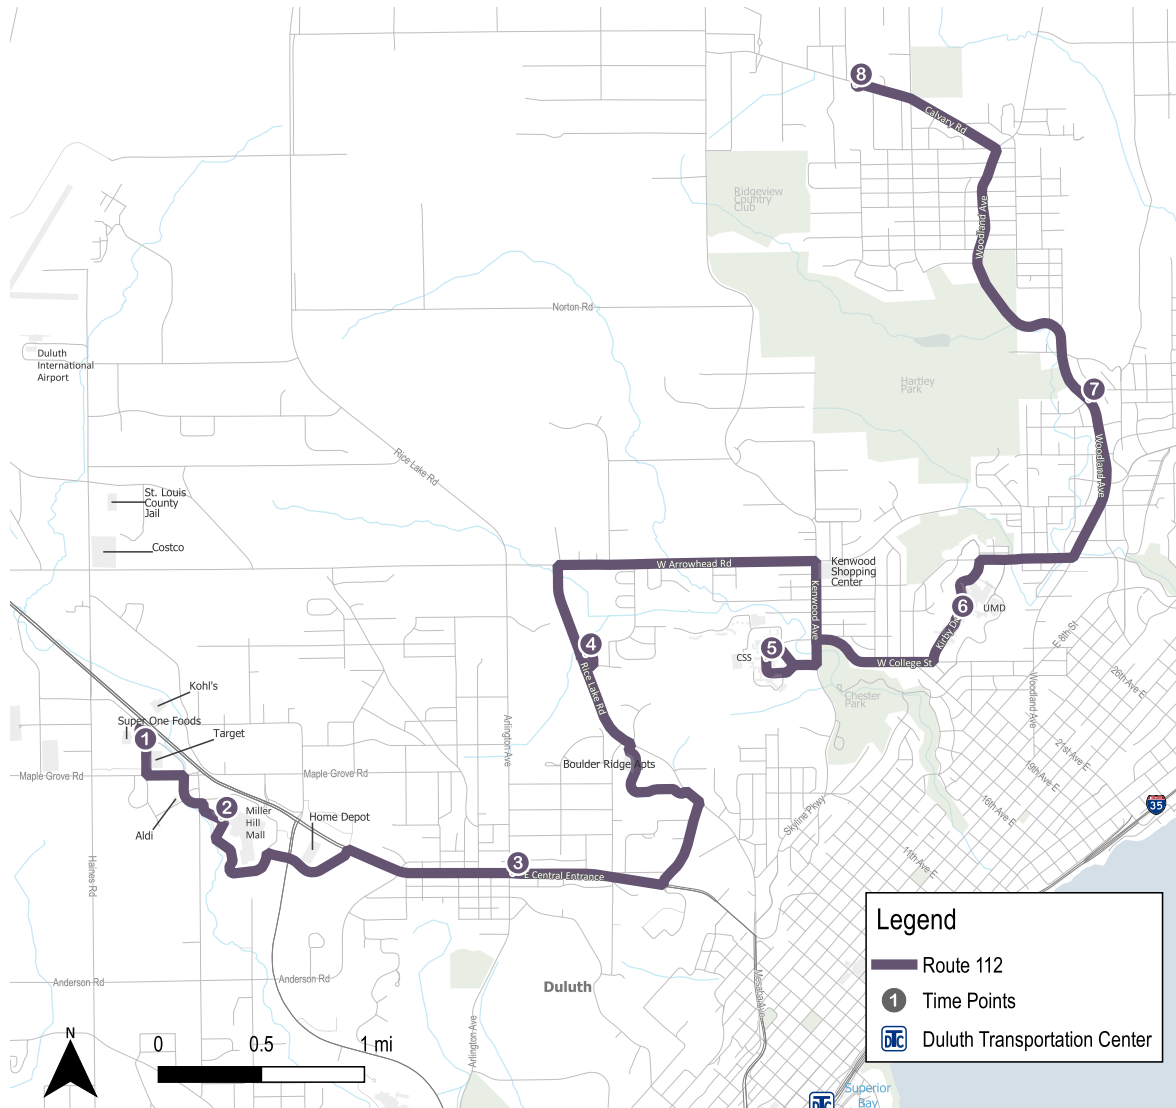

ROUTE 112

Woodland - UMD - Mall

Proudly Serving
 Woodland Park & Ride
 University of
 Minnesota Duluth
 The College of St. Scholastica
 Kenwood Shopping Center
 Campus Park Apts
 Boulder Ridge Apts
 Miller Hill Mall