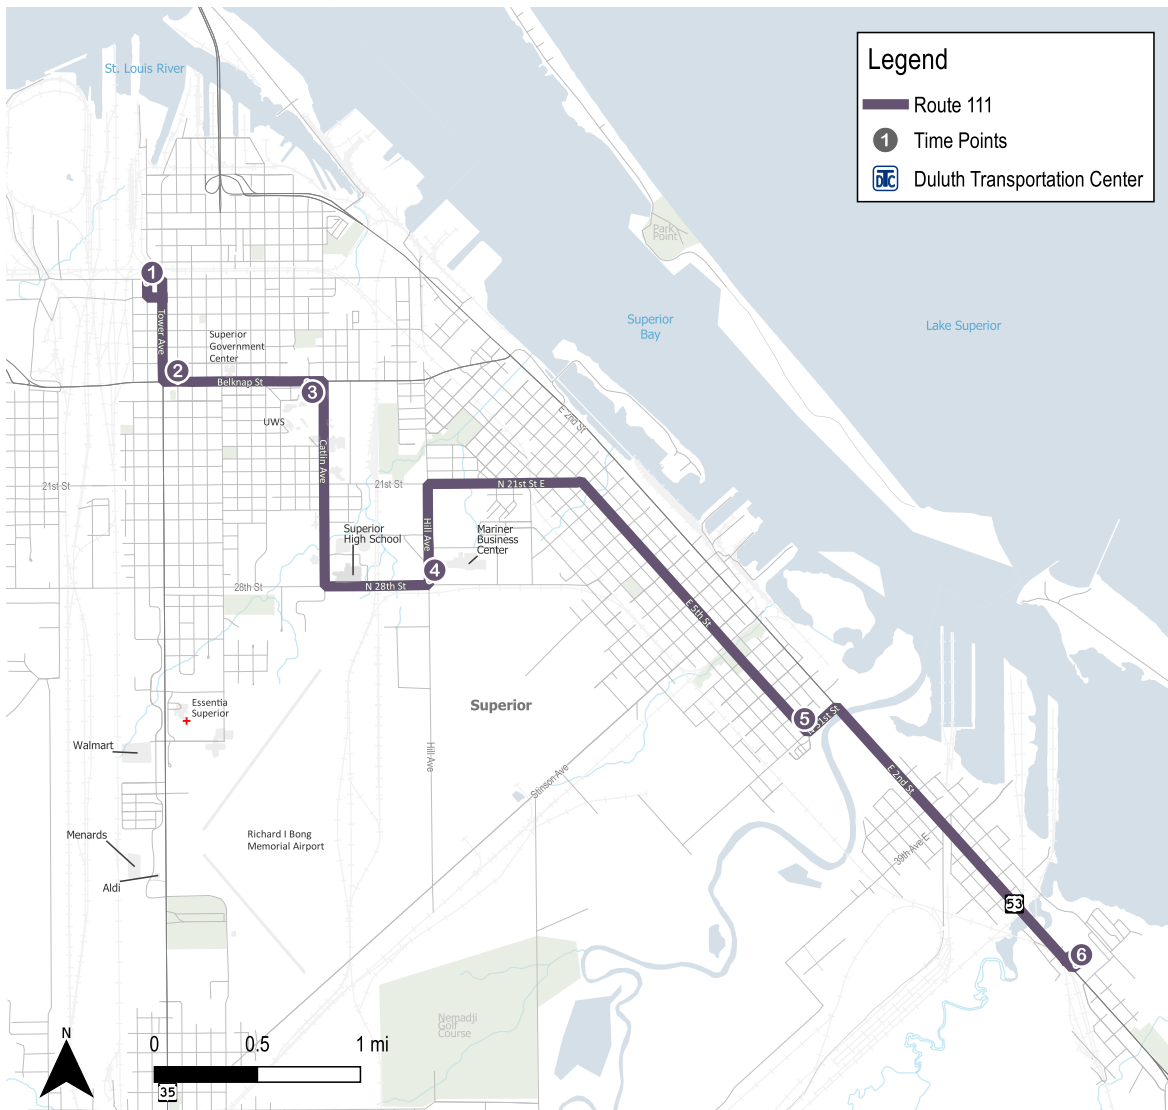

# ROUTE 111

Superior Circulator

**Proudly Serving**  
Downtown Superior  
University of Wisconsin-Superior  
Superior High School  
Mariner Business Center  
East End  
Allouez  
Itasca

EFFECTIVE Aug 27, 2023

**Weekday**

**From Downtown**

**Weekday**

**To Downtown**

1

2

3

4

Banks & Winter	Belknap & Ogden	Belknap & Fisher	Mariner Mall	31st AE & 5th St	Itasca Holiday
6:11a	6:13a	6:17a	6:22a	6:30a	6:35a
7:11a	7:13a	7:17a	7:22a	7:30a	7:35a
8:11a	8:13a	8:17a	8:22a	8:30a	8:35a
9:11a	9:13a	9:17a	9:22a	9:30a	9:35a
10:11a	10:13a	10:17a	10:22a	10:30a	10:35a
11:11a	11:13a	11:17a	11:22a	11:30a	11:35a
12:11p	12:13p	12:17p	12:22p	12:30p	12:35p
1:11p	1:13p	1:17p	1:22p	1:30p	1:35p
2:11p	2:13p	2:17p	2:22p	2:30p	2:35p
3:11p	3:13p	3:17p	3:22p	3:30p	3:35p
4:11p	4:13p	4:17p	4:22p	4:30p	4:35p
5:11p	5:13p	5:17p	5:22p	5:30p	5:35p
6:11p	6:13p	6:17p	6:22p	6:30p	6:35p
7:11p	7:13p	7:17p	7:22p	7:30p	7:35p
8:11p	8:13p	8:17p	8:22p	8:30p	8:35p

Holiday	From Downtown	Holiday	To Downtown
---------	---------------	---------	-------------

1

2

3

4

5

6

Banks & Winter	Belknap & Ogden	Belknap & Fisher	Mariner Mall	31st AE & 5th St	Itasca Holiday
9:11a	9:13a	9:17a	9:22a	9:30a	9:35a
10:11a	10:13a	10:17a	10:22a	10:30a	10:35a
11:11a	11:13a	11:17a	11:22a	11:30a	11:35a
12:11p	12:13p	12:17p	12:22p	12:30p	12:35p
1:11p	1:13p	1:17p	1:22p	1:30p	1:35p
2:11p	2:13p	2:17p	2:22p	2:30p	2:35p
3:11p	3:13p	3:17p	3:22p	3:30p	3:35p
4:11p	4:13p	4:17p	4:22p	4:30p	4:35p
5:11p	5:13p	5:17p	5:22p	5:30p	5:35p