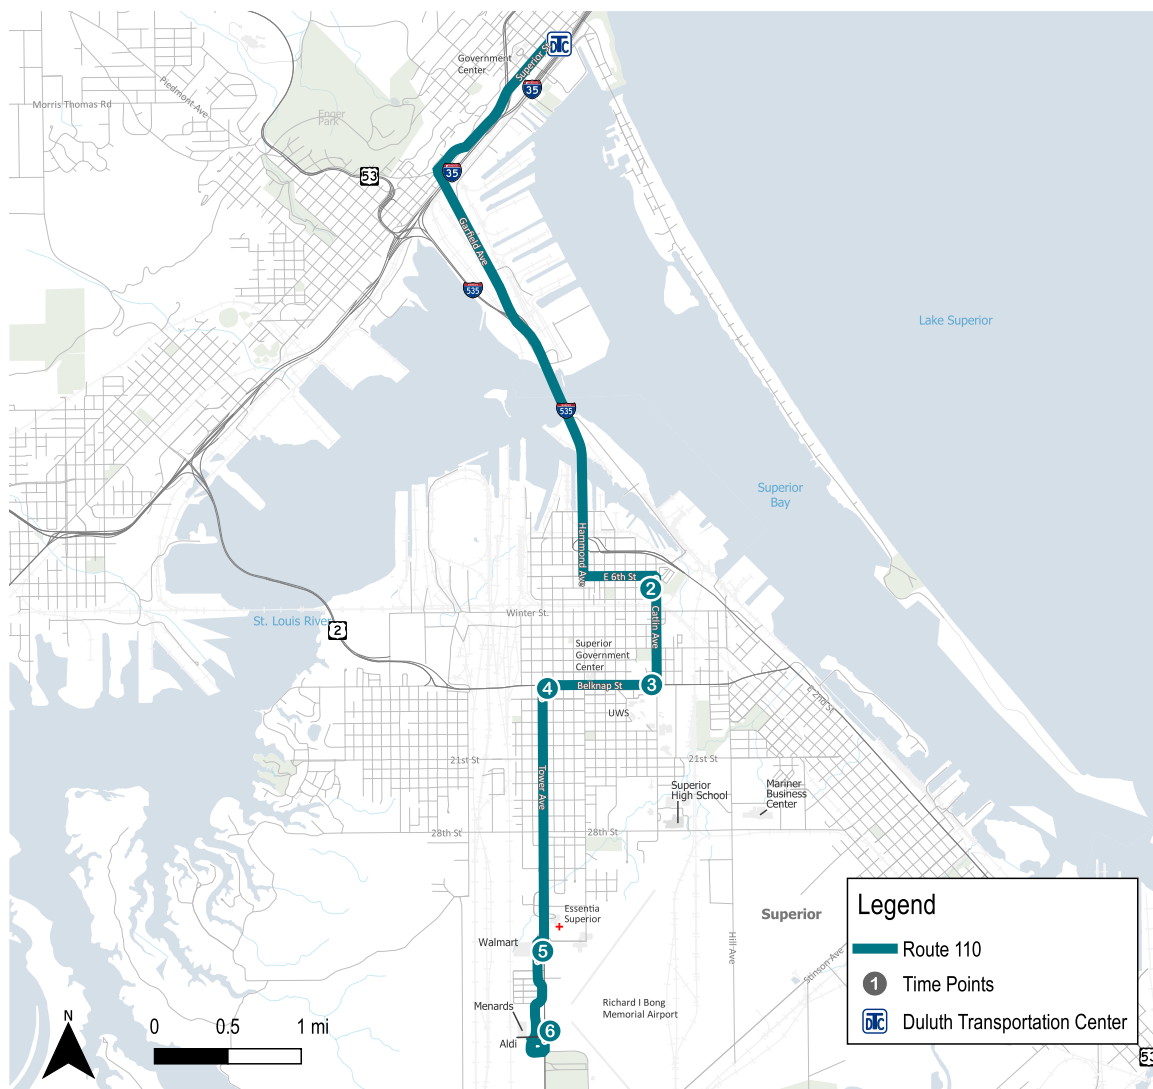

ROUTE 110

DTC - Superior - Tower Ave

Proudly Serving

Duluth Transportation Center

Catlin Courts Apartments

University of

Wisconsin - Superior

Downtown Superior

Essentia Health St. Mary's &

VA Clinic

Walmart

Aldi

EFFECTIVE Aug 27, 2023