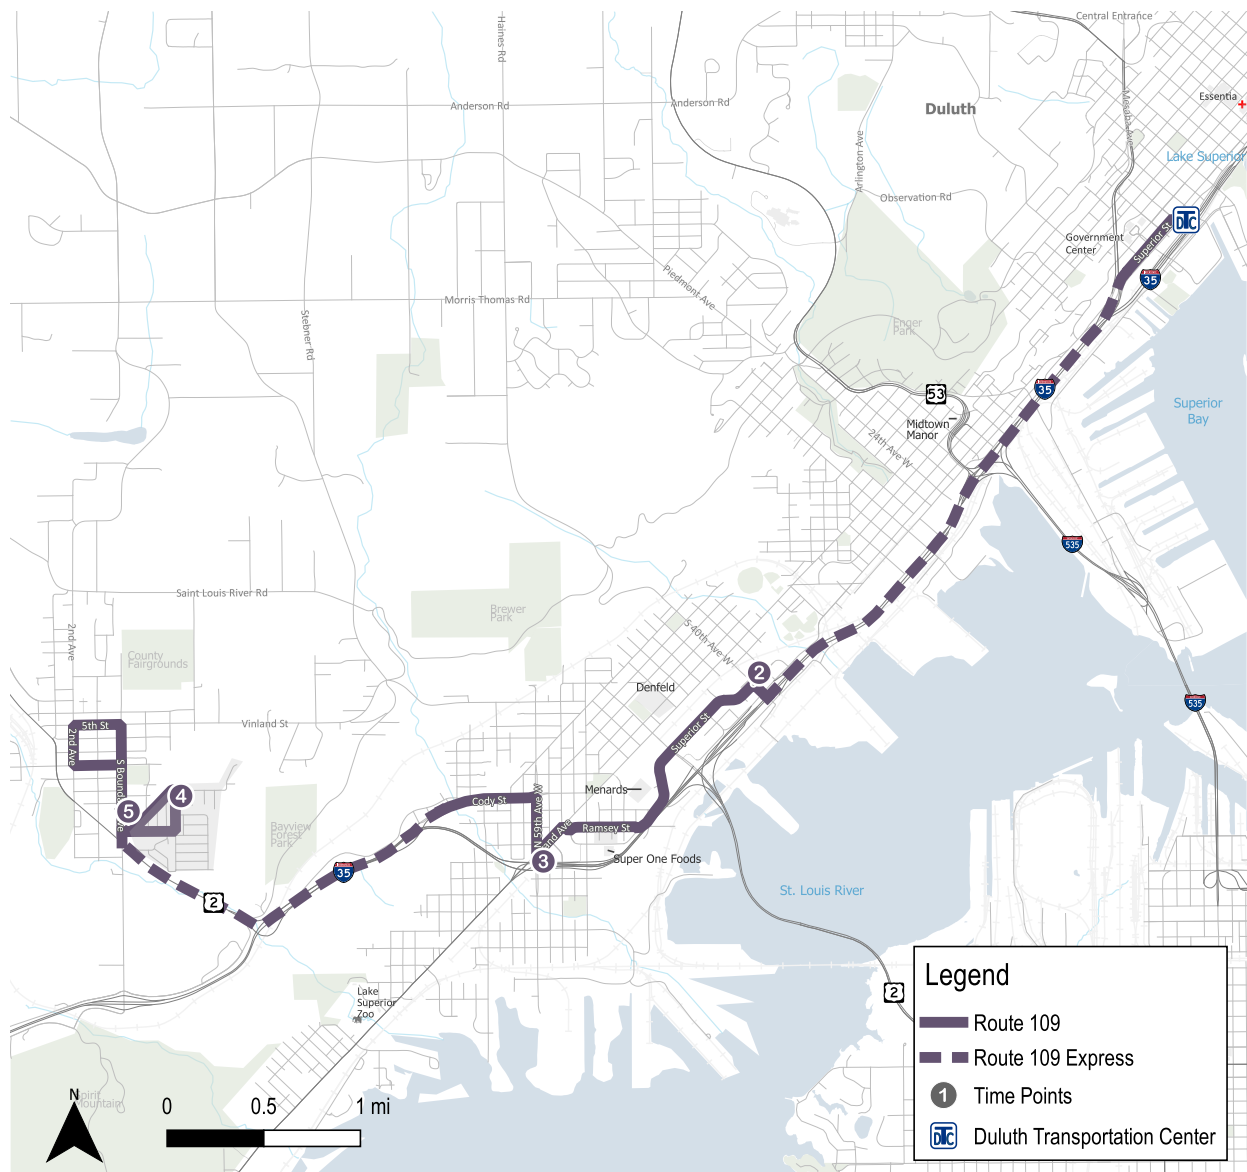

ROUTE 109

Proctor - Spirit Valley
DTC

Proudly Serving

Duluth Transportation Center

Duluth Public Library

Menards

Ramsey Manor

Spirit Valley

Zenith Terrace

Proctor

EFFECTIVE Aug 27, 2023