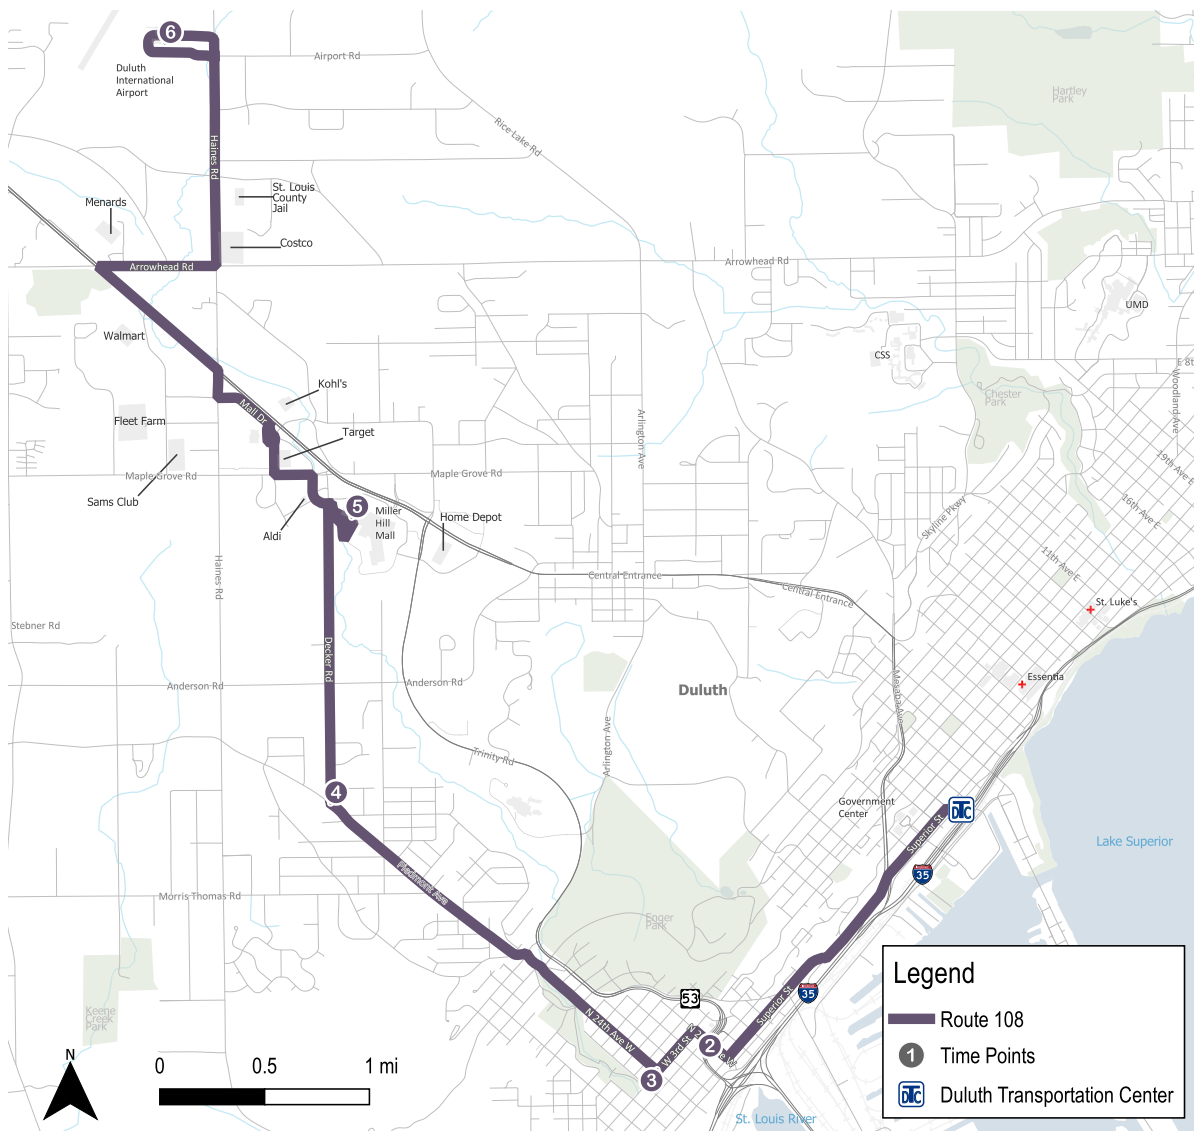

ROUTE 108

24th - Piedmont
Hermantown Local

Proudly Serving

Duluth Transportation Center

Midtown Manor

Piedmont Heights

Miller Hill Mall

Super One

Menards

Duluth International Airport

(DLH)

EFFECTIVE Aug 27, 2023