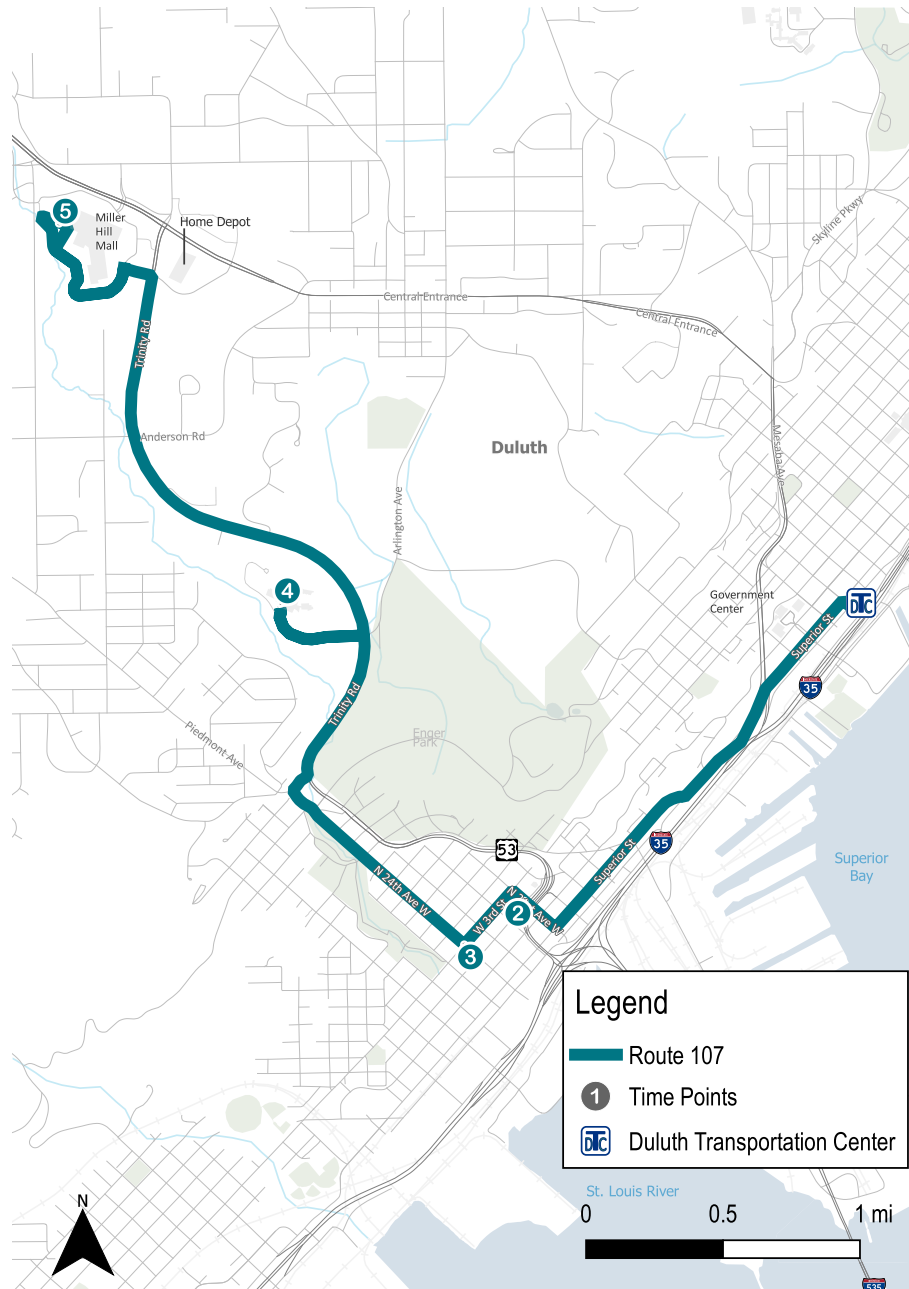

ROUTE 107

LSC - Trinity - Mall Local

Proudly Serving
Duluth Transportation Center
Midtowne Manor
Lincoln Park
Lake Superior College
Miller Hill Mall

EFFECTIVE Aug 27, 2023

Weekday

From Downtown

Weekday

To Downtown

2

3

4

5

Transit Center	21st AW & 2nd St	24th AW & 3rd St	Lake Superior College	Miller Mall Door 8
6:05a	6:13a	6:14a	6:20a	6:29a
7:05a	7:14a	7:15a	7:21a	7:31a
7:35a	7:44a	7:45a	7:51a	8:01a
8:05a	8:14a	8:15a	8:21a	8:31a
8:35a	8:44a	8:45a	8:51a	9:01a
9:05a	9:14a	9:15a	9:21a	9:31a
9:35a	9:44a	9:45a	9:51a	10:01a
10:05a	10:14a	10:15a	10:21a	10:31a
10:35a	10:44a	10:45a	10:51a	11:01a
11:05a	11:14a	11:15a	11:21a	11:31a
11:35a	11:44a	11:45a	11:51a	12:01p
12:05p	12:14p	12:15p	12:21p	12:31p
12:35p	12:44p	12:45p	12:51p	1:01p
12:58p	1:07p	1:08p	1:14p	1:24p
1:05p	1:14p	1:15p	1:21p	1:31p
1:35p	1:44p	1:45p	1:51p	2:01p
2:05p	2:14p	2:15p	2:21p	2:31p
2:35p	2:44p	2:45p	2:51p	3:01p
3:05p	3:14p	3:15p	3:21p	3:31p
3:35p	3:44p	3:45p	3:51p	4:01p
4:05p	4:14p	4:15p	4:21p	4:31p
4:35p	4:44p	4:45p	4:51p	5:01p
5:05p	5:14p	5:15p	5:21p	5:31p
5:35p	5:44p	5:45p	5:51p	6:01p
6:05p	6:14p	6:15p	6:21p	6:30p
7:05p	7:13p	7:14p	7:20p	7:29p
8:05p	8:13p	8:14p	8:20p	8:29p

Weekend

From Downtown

Weekend

To Downtown

- 2
- 3
- 4
- 5

Transit Center	21st AW & 2nd St	24th AW & 3rd St	Lake Superior College	Miller Mall Door 8
6:15a	6:23a	6:24a	6:30a	6:39a
7:15a	7:24a	7:25a	7:31a	7:40a
8:15a	8:24a	8:25a	8:31a	8:40a
9:15a	9:24a	9:25a	9:31a	9:40a
10:15a	10:24a	10:25a	10:31a	10:40a
11:15a	11:24a	11:25a	11:31a	11:40a
12:15p	12:24p	12:25p	12:31p	12:40p
1:15p	1:24p	1:25p	1:31p	1:40p
2:15p	2:24p	2:25p	2:31p	2:40p
3:15p	3:24p	3:25p	3:31p	3:40p
4:15p	4:24p	4:25p	4:31p	4:40p
5:15p	5:24p	5:25p	5:31p	5:40p
6:15p	6:24p	6:25p	6:31p	6:40p
7:15p	7:23p	7:24p	7:30p	7:39p
8:15p	8:23p	8:24p	8:30p	8:39p