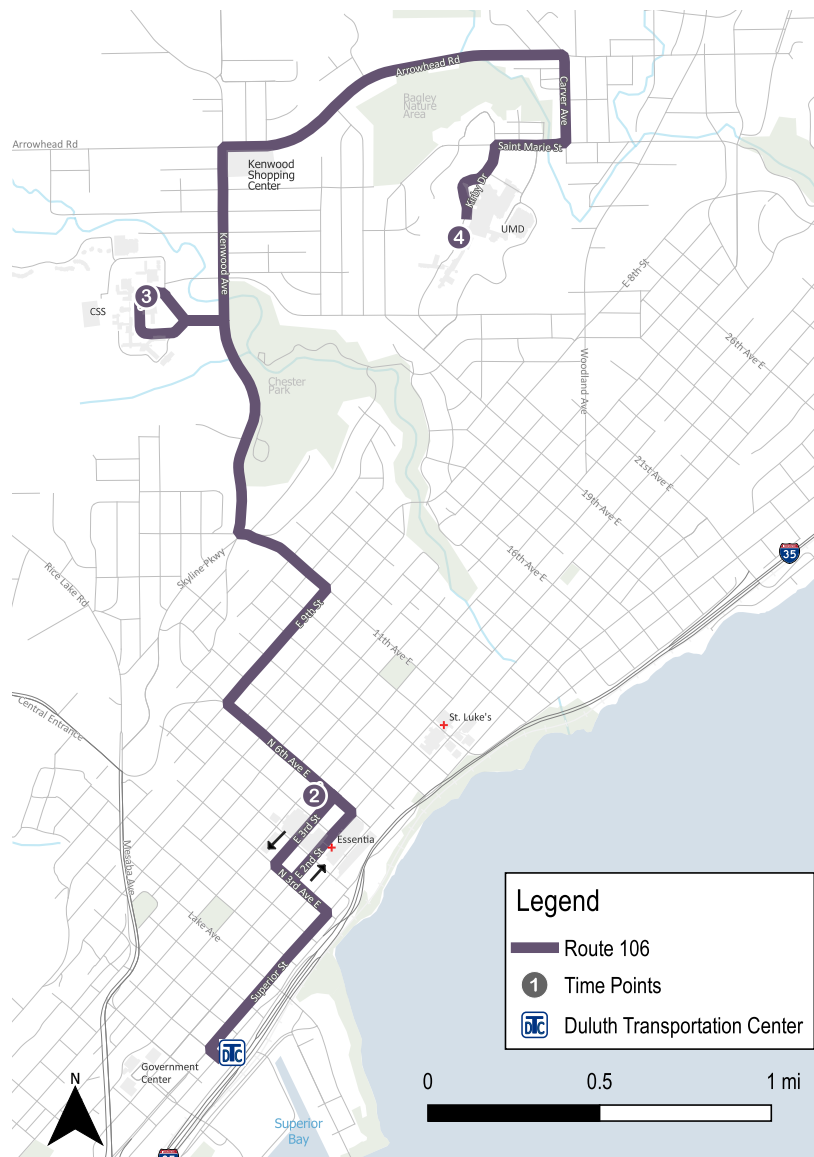

# ROUTE 106

Kenwood Local

## Proudly Serving

Duluth Transportation Center

Central Hillside

Essentia Health

The College of St. Scholastica

Kenwood Shopping Center

University of

Minnesota-Duluth

**Weekday**

**From Downtown**

**Weekday**

**To Downtown**

2

3

4

Transit Center	6th AE & 4th St	CSS	UMD Kirby C & D
5:25a	5:32a	5:39a	5:49a
6:25a	6:32a	6:39a	6:49a
7:25a	7:33a	7:41a	7:51a
8:25a	8:33a	8:41a	8:51a
9:25a	9:33a	9:41a	9:51a
10:25a	10:33a	10:41a	10:51a
11:25a	11:33a	11:41a	11:51a
11:32a	11:40a	11:48a	11:58a
12:25p	12:33p	12:41p	12:51p
1:25p	1:33p	1:41p	1:51p
2:25p	2:33p	2:41p	2:51p
3:25p	3:33p	3:41p	3:51p
4:25p	4:33p	4:41p	4:51p
5:25p	5:33p	5:41p	5:51p
6:25p	6:33p	6:41p	6:51p
7:25p	7:33p	7:40p	7:50p
8:25p	8:33p	8:40p	8:50p
9:25p	9:33p	9:40p	9:50p

Weekend

From Downtown

Weekend

To Downtown

2

3

4

Transit Center	6th AE & 4th St	CSS	UMD Kirby C & D
5:30a	5:37a	5:44a	5:54a
6:30a	6:38a	6:46a	6:56a
7:30a	7:38a	7:46a	7:56a
8:30a	8:38a	8:46a	8:56a
9:30a	9:38a	9:46a	9:56a
10:30a	10:38a	10:46a	10:56a
11:30a	11:38a	11:46a	11:56a
12:30p	12:38p	12:46p	12:56p
1:30p	1:38p	1:46p	1:56p
2:30p	2:38p	2:46p	2:56p
3:30p	3:38p	3:46p	3:56p
4:30p	4:38p	4:46p	4:56p
5:30p	5:38p	5:46p	5:56p
6:30p	6:38p	6:46p	6:56p
7:30p	7:38p	7:45p	7:55p
8:30p	8:38p	8:45p	8:55p