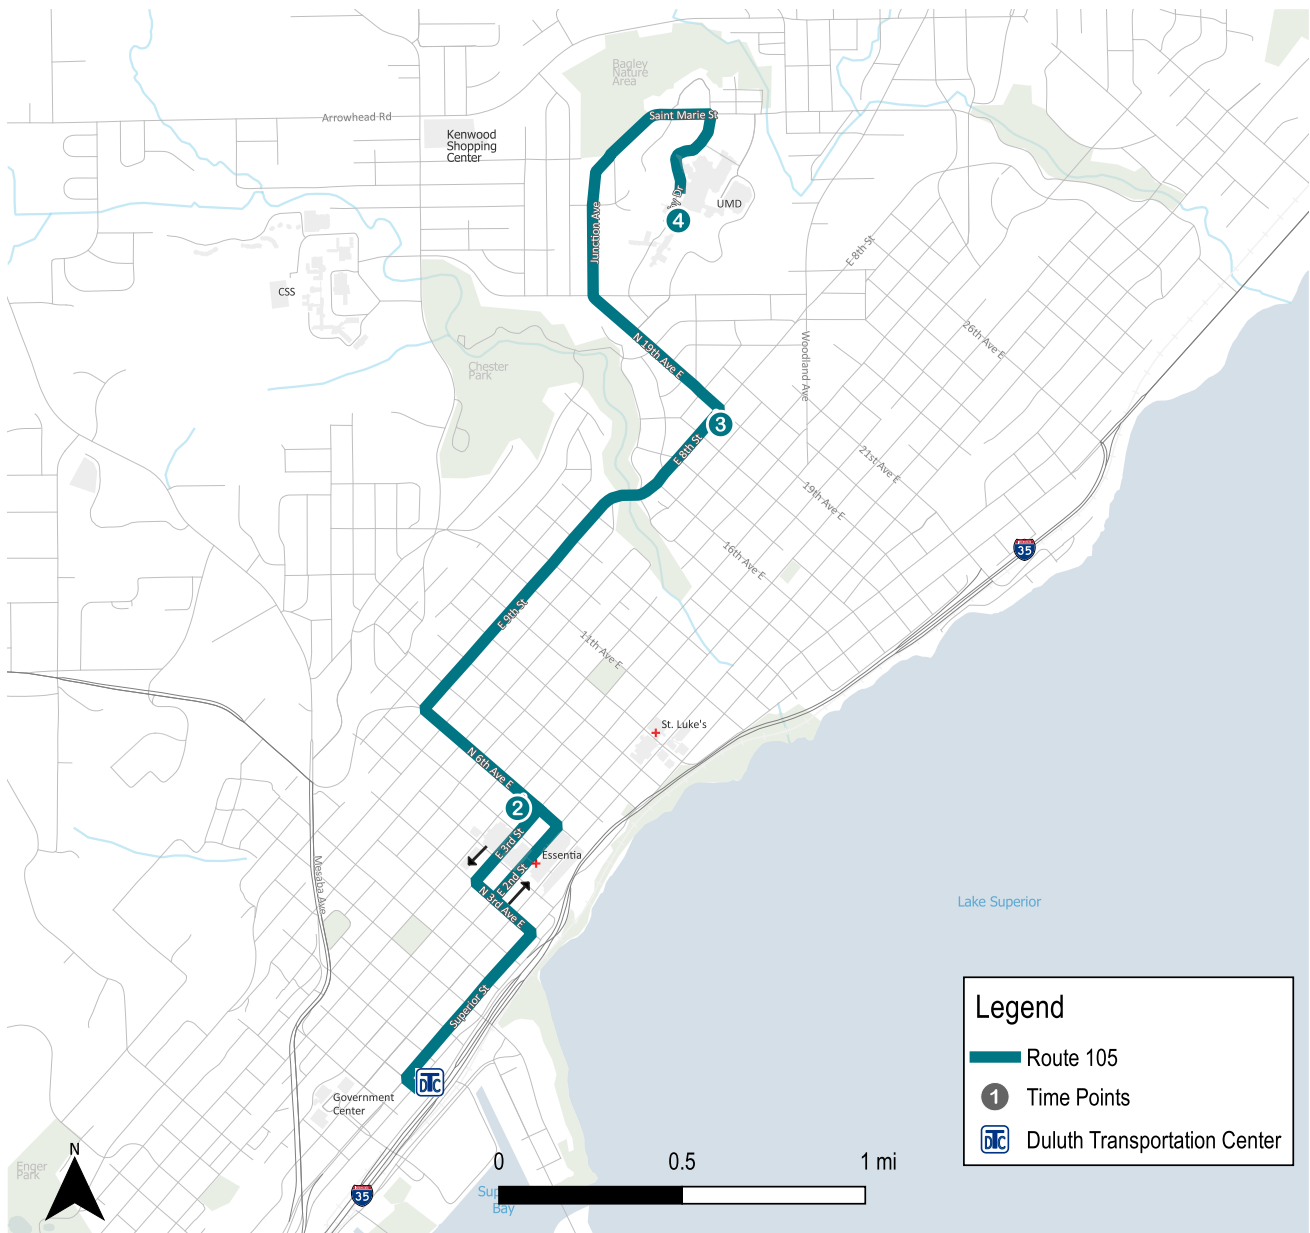

# ROUTE 105

East 9th St. Local

Proudly Serving  
Duluth Transportation Center  
Central Hillside  
Essentia Health  
East Hillside  
University Minnesota Duluth

EFFECTIVE Aug 27, 2023

**Weekday**

**From Downtown**

**Weekday**

**To Downtown**

Transit Center	6th AE & 4th St	8th St & 19th AE	UMD Kirby C & D
5:15a	5:23a	5:28a	5:35a
6:15a	6:23a	6:28a	6:35a
6:45a	6:54a	6:59a	7:06a
7:15a	7:24a	7:29a	7:36a
7:45a	7:54a	7:59a	8:06a
8:15a	8:24a	8:29a	8:36a
8:45a	8:54a	8:59a	9:06a
9:15a	9:24a	9:29a	9:36a
9:45a	9:54a	9:59a	10:06a
10:15a	10:24a	10:29a	10:36a
10:45a	10:54a	10:59a	11:06a
11:15a	11:24a	11:29a	11:36a
11:45a	11:54a	11:59a	12:06p
12:15p	12:24p	12:29p	12:36p
12:45p	12:54p	12:59p	1:06p
1:15p	1:24p	1:29p	1:36p
1:45p	1:54p	1:59p	2:06p
2:15p	2:24p	2:29p	2:36p
2:45p	2:54p	2:59p	3:06p
3:15p	3:24p	3:29p	3:36p
3:45p	3:54p	3:59p	4:06p
4:15p	4:24p	4:29p	4:36p
4:45p	4:54p	4:59p	5:06p
5:15p	5:24p	5:29p	5:36p
5:45p	5:54p	5:59p	6:06p
6:15p	6:24p	6:29p	6:35p
6:45p	6:54p	6:59p	7:05p
7:15p	7:23p	7:28p	7:34p
7:45p	7:53p	7:58p	8:04p
8:15p	8:23p	8:28p	8:34p
9:15p	9:23p	9:28p	9:34p

Holiday

From Downtown

Holiday

To Downtown

2

3

4

Transit Center	6th AE & 4th St	8th St & 19th AE	UMD Kirby C & D
9:20a	9:29a	9:34a	9:40a
10:20a	10:29a	10:34a	10:40a
11:20a	11:29a	11:34a	11:40a
12:20p	12:29p	12:34p	12:40p
1:20p	1:29p	1:34p	1:40p
2:20p	2:29p	2:34p	2:40p
3:20p	3:29p	3:34p	3:40p
4:20p	4:29p	4:34p	4:40p
5:20p	5:29p	5:34p	5:40p