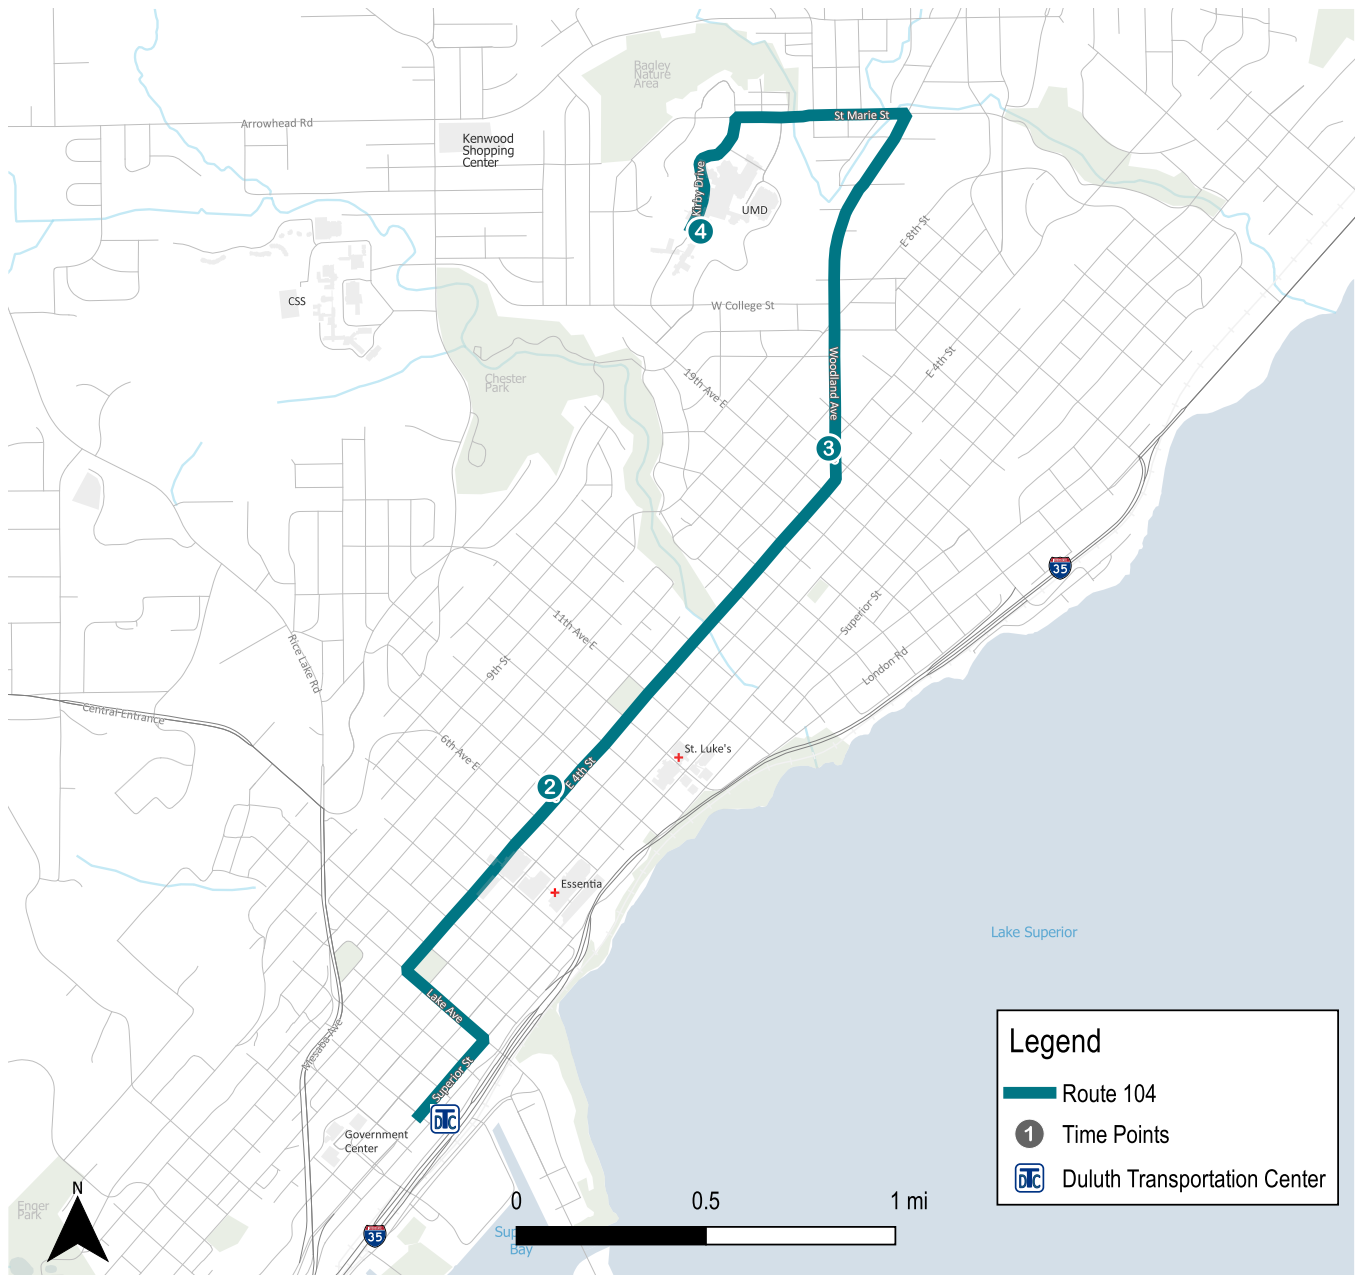

ROUTE 104

East 4th St. Local

Proudly Serving
Duluth Transportation Center
Central Hillside
East Hillside
University of
Minnesota-Duluth

EFFECTIVE Aug 27, 2023

Weekday

From Downtown

Weekday

To Downtown

Transit Center	Whole Foods	Woodland & 20th AE	UMD Kirby C & D
5:00a	5:08a	5:13a	5:19a
6:00a	6:08a	6:13a	6:19a
6:30a	6:39a	6:44a	6:51a
7:00a	7:09a	7:14a	7:21a
7:30a	7:39a	7:44a	7:51a
8:00a	8:09a	8:14a	8:21a
8:30a	8:39a	8:44a	8:51a
9:00a	9:09a	9:14a	9:21a
9:30a	9:39a	9:44a	9:51a
10:00a	10:09a	10:14a	10:21a
10:30a	10:39a	10:44a	10:51a
11:00a	11:09a	11:14a	11:21a
11:20a	11:29a	11:34a	11:41a
11:30a	11:39a	11:44a	11:51a
12:00p	12:09p	12:14p	12:21p
12:30p	12:39p	12:44p	12:51p
1:00p	1:09p	1:14p	1:21p
1:30p	1:39p	1:44p	1:51p
2:00p	2:09p	2:14p	2:21p
2:30p	2:39p	2:44p	2:51p
3:00p	3:09p	3:14p	3:21p
3:30p	3:39p	3:44p	3:51p
4:00p	4:09p	4:14p	4:21p
4:30p	4:39p	4:44p	4:51p
5:00p	5:09p	5:14p	5:21p
5:30p	5:39p	5:44p	5:51p
6:00p	6:09p	6:14p	6:20p
6:30p	6:39p	6:44p	6:50p
7:00p	7:08p	7:13p	7:19p
7:30p	7:38p	7:43p	7:49p
8:00p	8:08p	8:13p	8:19p
9:00p	9:08p	9:13p	9:19p

Holiday	From Downtown	Holiday	To Downtown
---------	---------------	---------	-------------

2

3

4

Transit Center	Whole Foods	Woodland & 20th AE	UMD Kirby C & D
10:05a	10:14a	10:19a	10:25a
11:05a	11:14a	11:19a	11:25a
12:05p	12:14p	12:19p	12:25p
1:05p	1:14p	1:19p	1:25p
2:05p	2:14p	2:19p	2:25p
3:05p	3:14p	3:19p	3:25p
4:05p	4:14p	4:19p	4:25p
5:05p	5:14p	5:19p	5:25p