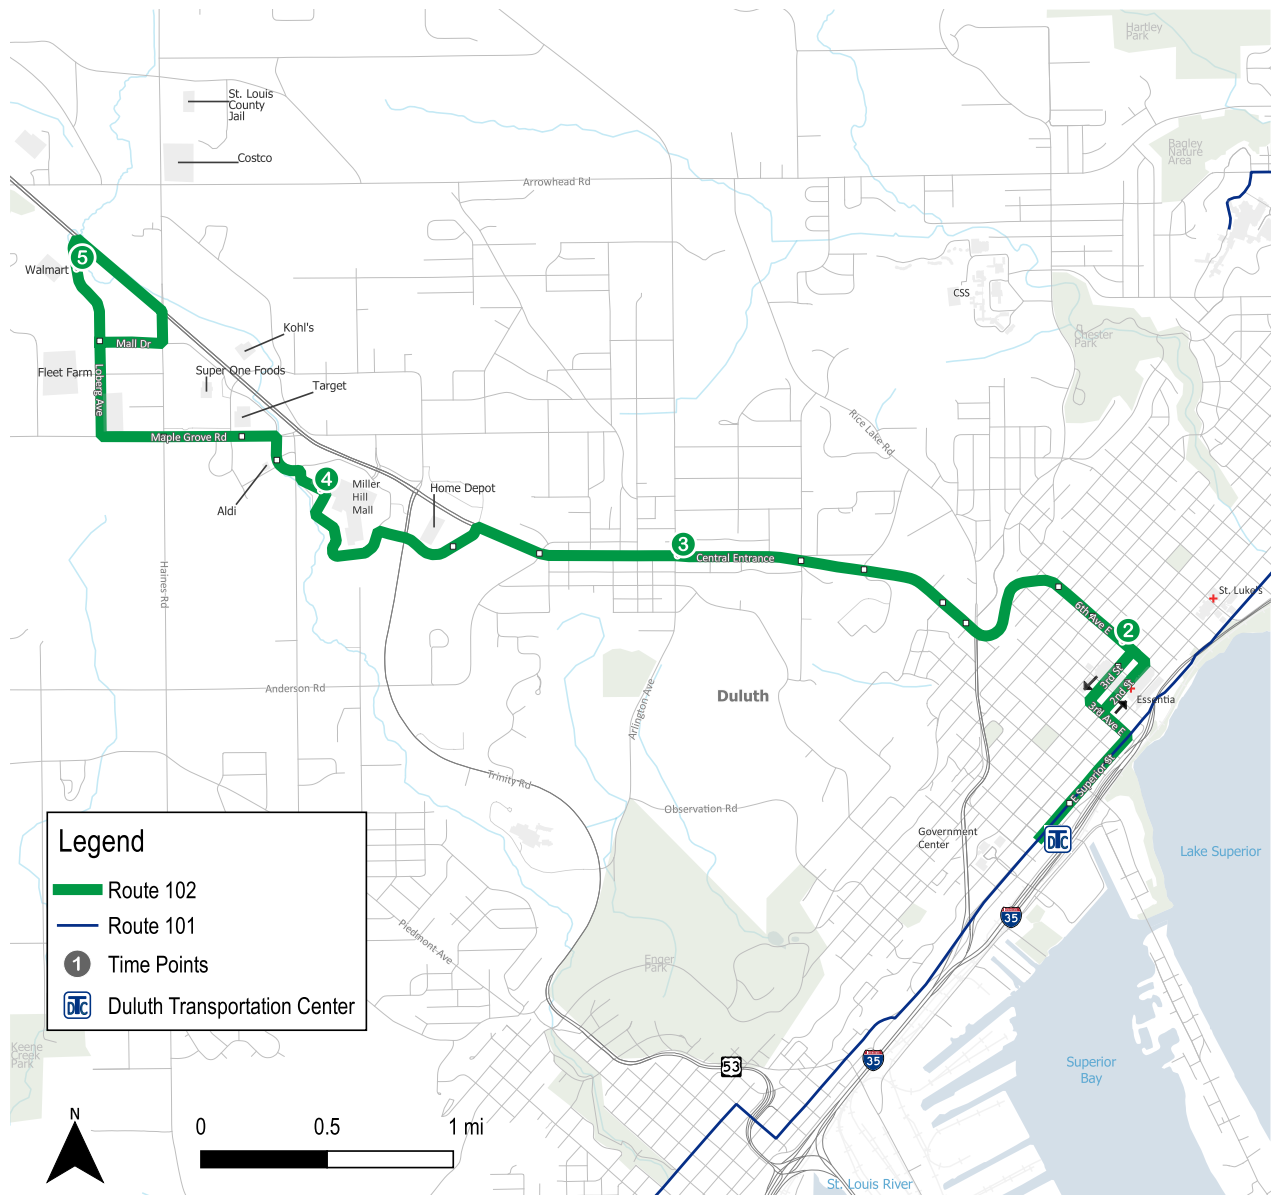

Green Line

DTC - Mall

Proudly Serving

Duluth Transportation Center

Essentia Health

Harbor Highlands

Miller Hill Mall

Target

Walmart

EFFECTIVE Aug 27, 2023

Weekday	From Downtown	Weekday	To Downtown
---------	---------------	---------	-------------

Transit Center	6th AE & 4th St	Central Entrance & Arlington	Miller Mall Door 8	Walmart
Service Every 30 Minutes				
5:00a	5:07a	5:13a	5:21a	5:31a
5:30a	5:37a	5:43a	5:51a	6:01a
6:00a	6:07a	6:13a	6:21a	6:31a
6:30a	6:37a	6:43a	6:52a	7:03a
Service Every 15 Minutes				
7:00a	7:07a	7:13a	7:22a	7:33a
7:15a	7:22a	7:28a	7:37a	7:48a
7:30a	7:37a	7:43a	7:52a	8:03a
7:45a	7:52a	7:58a	8:07a	8:18a
...
8:45p	8:52p	8:58p	9:06p	9:16p
Service Every 30 Minutes				
9:00p	9:07p	9:13p	9:21p	9:31p
9:30p	9:37p	9:43p	9:51p	10:01p
10:00p	10:07p	10:13p	10:21p	10:31p
10:30p	10:37p	10:43p	10:51p	11:01p
11:00p	11:07p	11:13p	11:21p	11:31p
11:30p	11:37p	11:43p	11:51p	12:01a

- 5
- 4
- 3
- 2
- DTC

Walmart	Miller Mall Door 8	Central Entrance & Arlington	6th AE & 4th St	Transit Center
9:55a	10:02a	10:11a	10:17a	10:25a
10:25a	10:32a	10:41a	10:47a	10:55a
10:55a	11:02a	11:11a	11:17a	11:25a
11:25a	11:32a	11:41a	11:47a	11:55a
11:55a	12:02p	12:11p	12:17p	12:25p
12:25p	12:32p	12:41p	12:47p	12:55p
12:55p	1:02p	1:11p	1:17p	1:25p
1:25p	1:32p	1:41p	1:47p	1:55p
1:55p	2:02p	2:11p	2:17p	2:25p
2:25p	2:32p	2:41p	2:47p	2:55p
2:55p	3:02p	3:11p	3:17p	3:25p
3:25p	3:32p	3:41p	3:47p	3:55p
3:55p	4:02p	4:11p	4:17p	4:25p
4:25p	4:32p	4:41p	4:47p	4:55p
4:55p	5:02p	5:11p	5:17p	5:25p
5:25p	5:32p	5:41p	5:47p	5:55p
5:57p	6:04p	6:12p	6:18p	6:25p