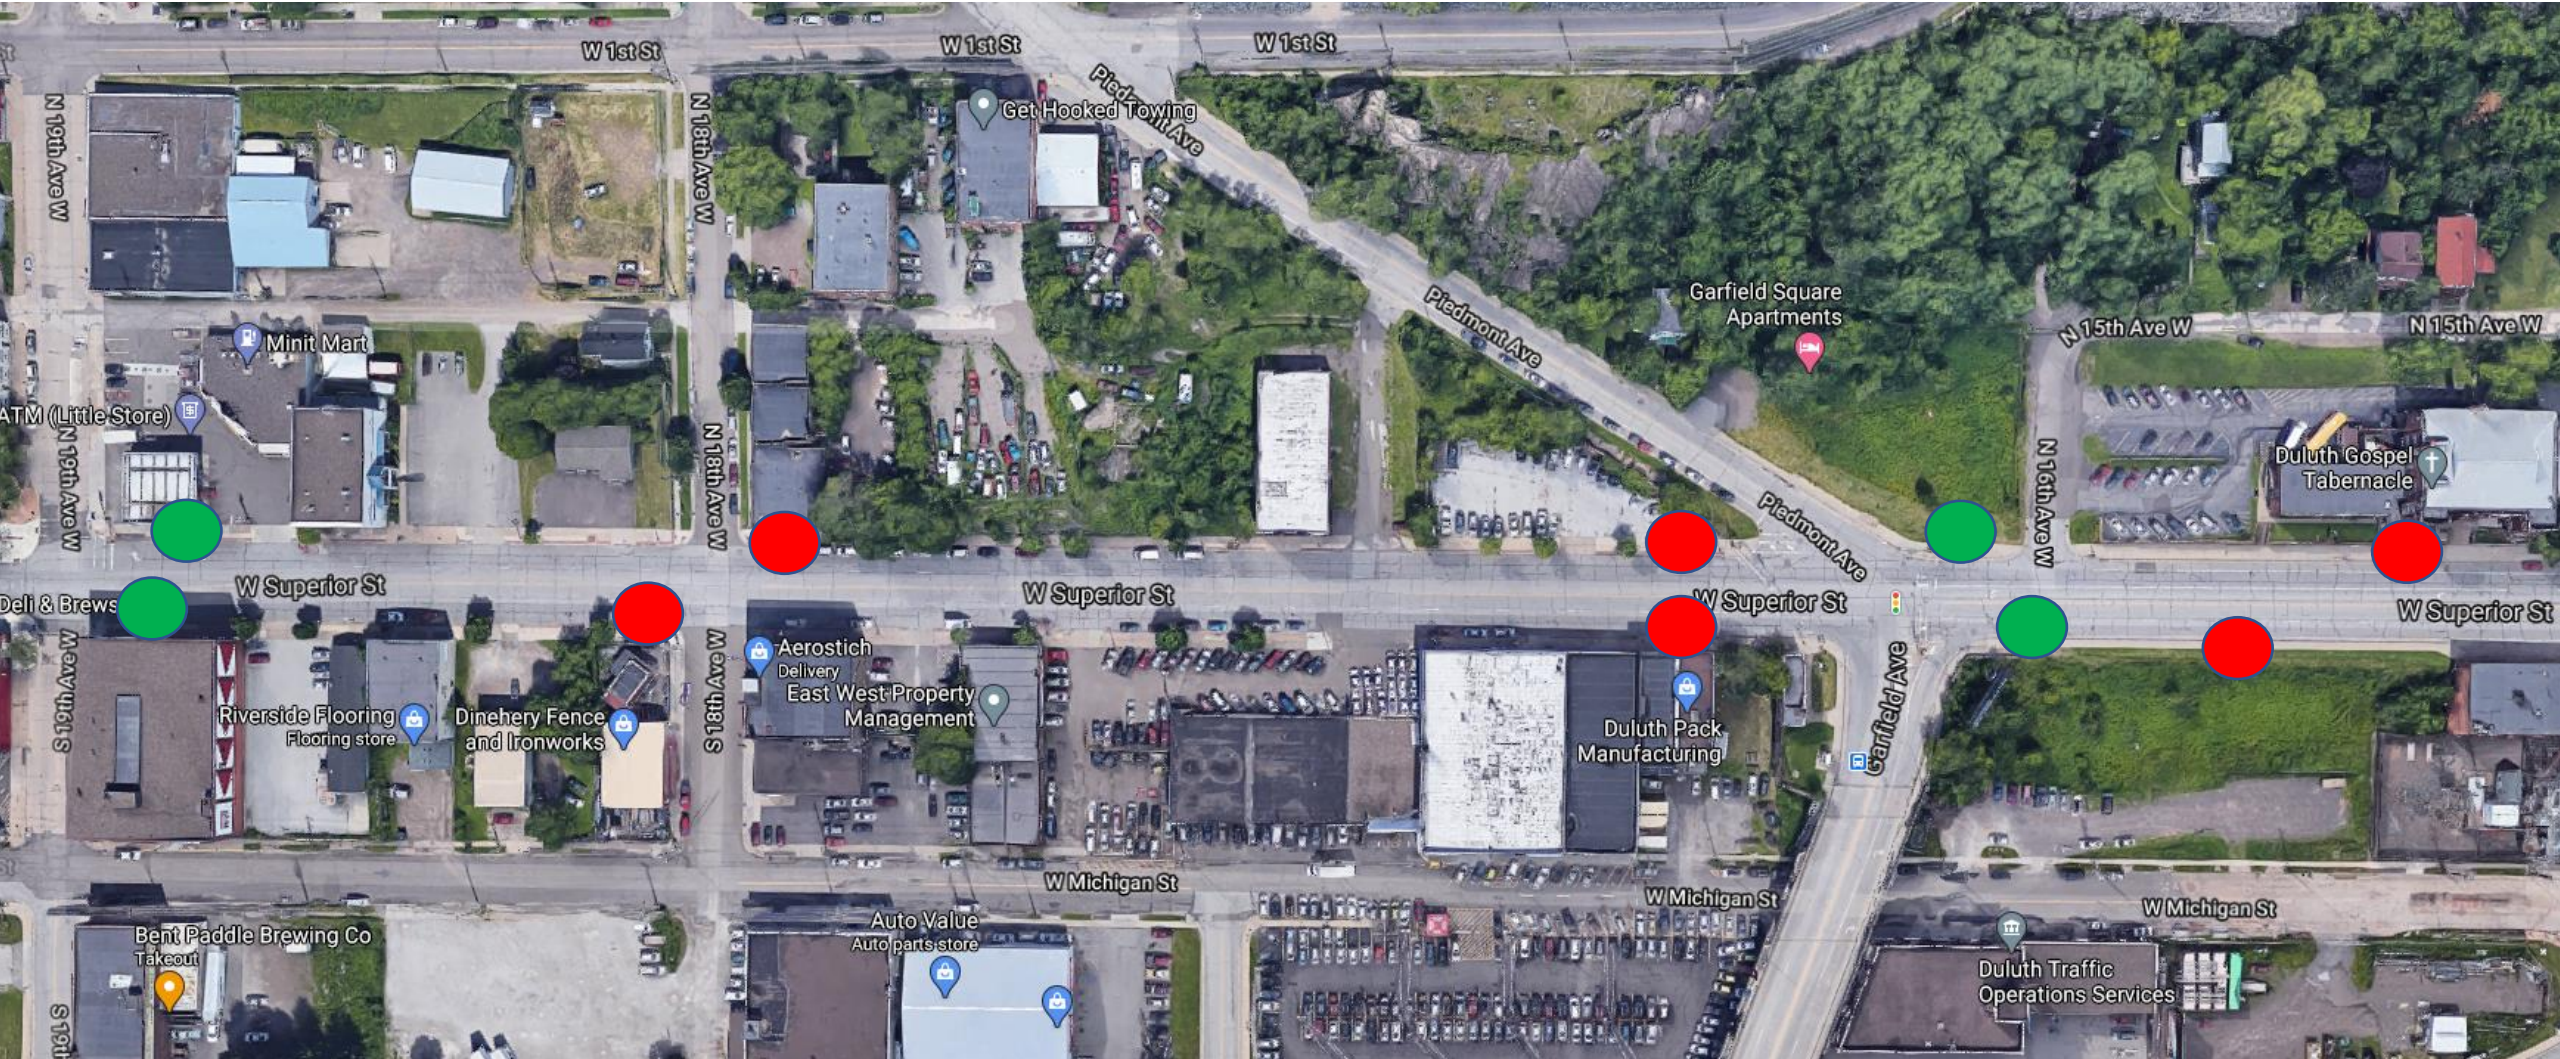

N 19th Ave W

W 1st St

W 1st St

W 1st St

N 18th Ave W

Piedmont Ave

Piedmont Ave

Garfield Square
Apartments

N 15th Ave W

N 15th Ave W

Minit Mart

ATM (Little Store)

Duluth Gospel
Tabernacle

N 16th Ave W

W Superior St

W Superior St

W Superior St

W Superior St

Del & Brews

S 19th Ave W

Riverside Flooring
Flooring store

Dinehery Fence
and Ironworks

S 18th Ave W

Aerostich
Delivery
East West Property
Management

Duluth Pack
Manufacturing

W Michigan St

W Michigan St

W Michigan St

Bent Paddle Brewing Co
Takeout

Auto Value
Auto parts store

Duluth Traffic
Operations Services