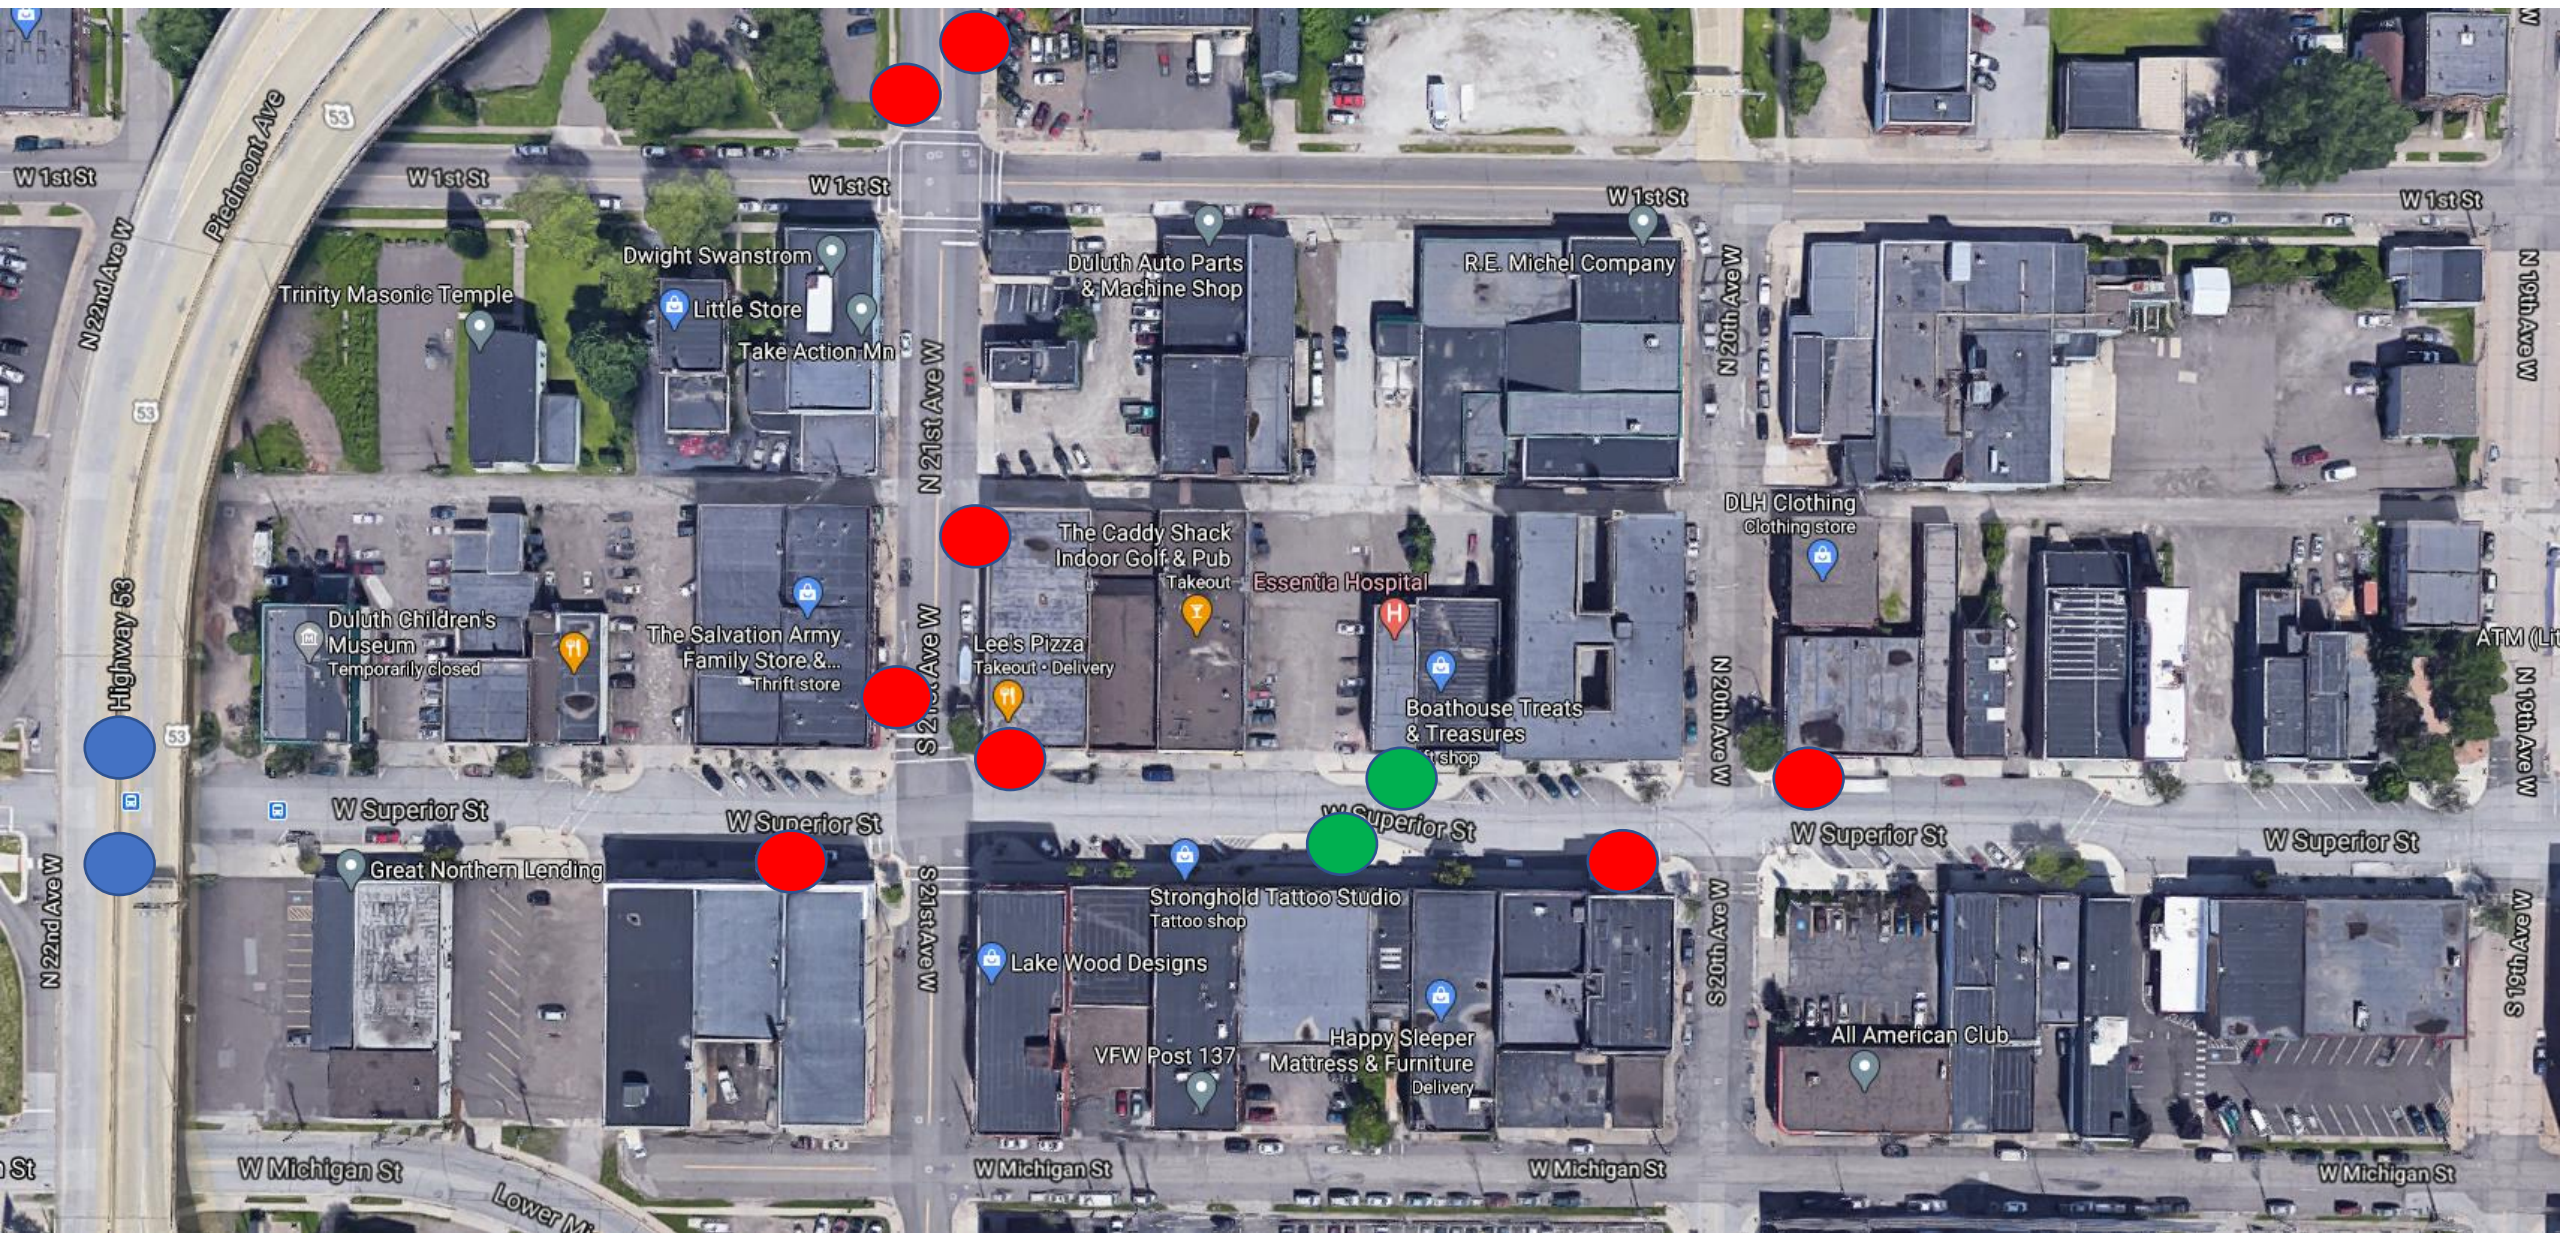

Lincoln Park Craft District Stop Changes

Legend

-  Existing stop that will remain
-  Existing stop that will be removed
-  New stop or relocated

Remove 14 stops, place 6 new, keep 2 the same. 8 fewer stops.

W 1st St

W 1st St

W 1st St

W 1st St

W 1st St

Trinity Masonic Temple

Dwight Swanstrom

Little Store

Take Action Mn

Duluth Auto Parts & Machine Shop

R.E. Michel Company

Duluth Children's Museum
Temporarily closed

The Salvation Army Family Store &...
Thrift store

Lee's Pizza
Takeout · Delivery

The Caddy Shack
Indoor Golf & Pub
Takeout

Essentia Hospital

Boathouse Treats & Treasures
Gift shop

DLH Clothing
Clothing store

W Superior St

W Superior St

W Superior St

W Superior St

W Superior St