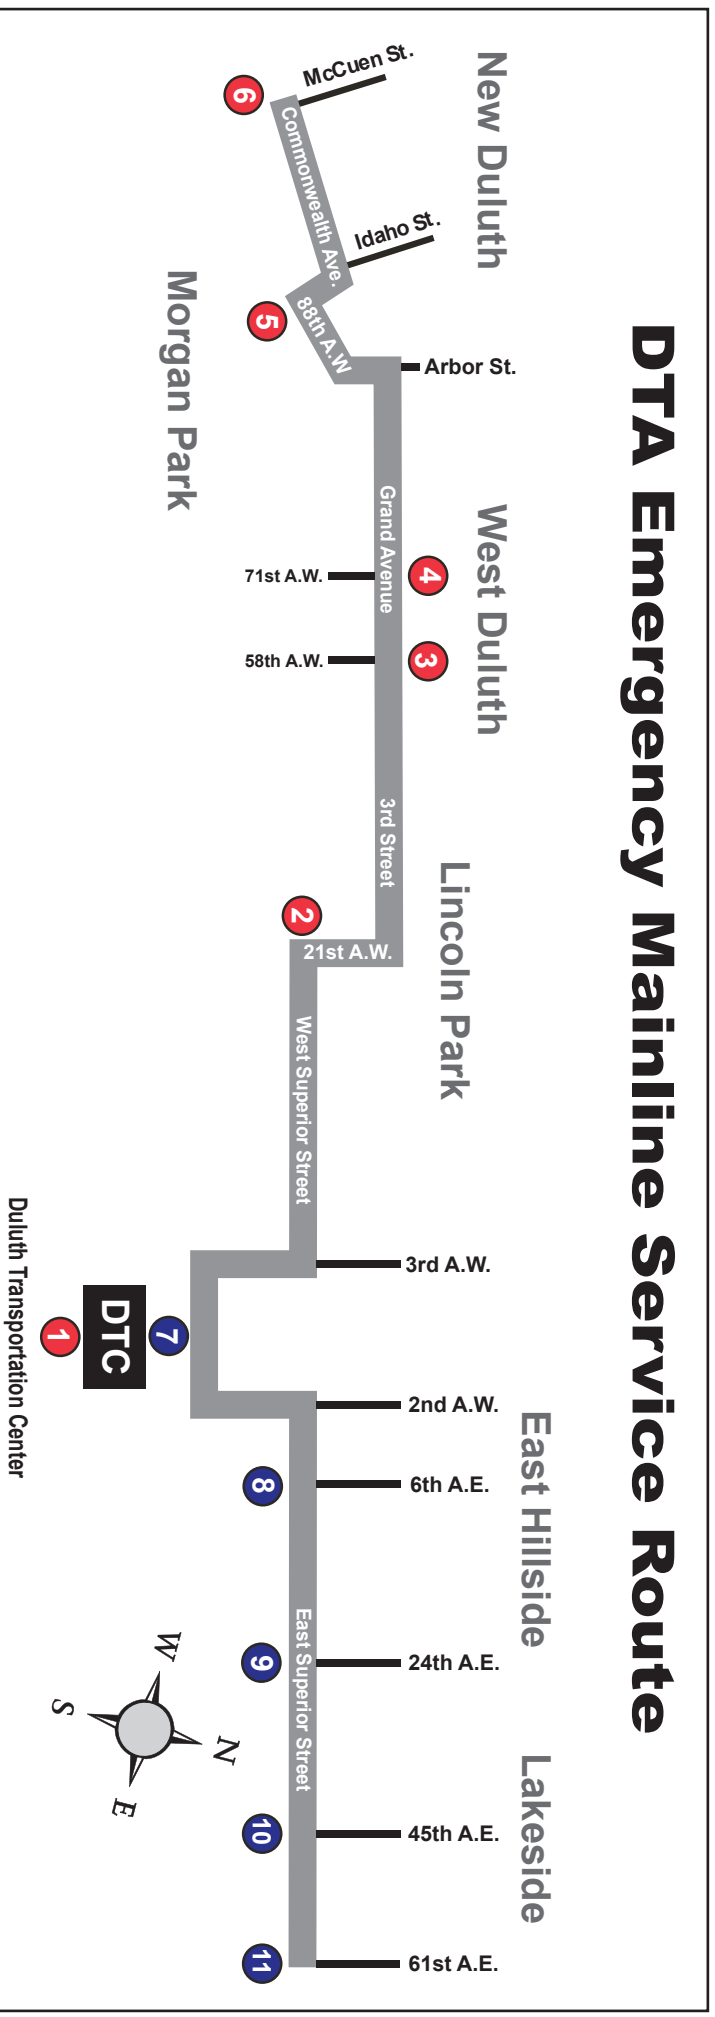

This limited DTA service operates during major weather events along Grand Avenue and Superior Street between New Duluth and Lester Park.

DTA Emergency Mainline Service Route

DTA Emergency Mainline Service - Saturday Schedule

To Downtown

	6	5	4	3	2	1	
Route	Commonwealth & McCuen St.	88th Ave. W. & Idaho St.	Zoo	Grand Ave. & 57th AW	Superior St. & 21st AW	Transportation Center	Destination
2	7:00	7:07	7:16	7:20	7:30	7:40	7
2	7:30	7:37	7:46	7:50	8:00	8:10	7
2	8:00	8:07	8:16	8:20	8:30	8:40	7
2	8:30	8:37	8:46	8:50	9:00	9:10	7
2	9:00	9:07	9:16	9:20	9:30	9:40	7
2	9:30	9:37	9:46	9:50	10:00	10:10	7
2	10:00	10:07	10:16	10:20	10:30	10:40	7
2	10:30	10:37	10:46	10:50	11:00	11:10	7
2	11:00	11:07	11:16	11:20	11:30	11:40	7
2	11:30	11:37	11:46	11:50	12:00	12:10	7
2	12:00	12:07	12:16	12:20	12:30	12:40	7
2	12:30	12:37	12:46	12:50	13:00	13:10	7
2	1:00	1:07	1:16	1:20	1:30	1:40	7
2	1:30	1:37	1:46	1:50	2:00	2:10	7
2	2:00	2:07	2:16	2:20	2:30	2:40	7
2	2:30	2:37	2:46	2:50	3:00	3:10	7
2	3:00	3:07	3:16	3:20	3:30	3:40	7
2	3:30	3:37	3:46	3:50	4:00	4:10	7
2	4:00	4:07	4:16	4:20	4:30	4:40	7
2	4:30	4:37	4:46	4:50	5:00	5:10	7
2	5:00	5:07	5:16	5:20	5:30	5:40	7
2	5:30	5:37	5:46	5:50	6:00	6:10	7
2	6:00	6:07	6:16	6:20	6:30	6:40	7