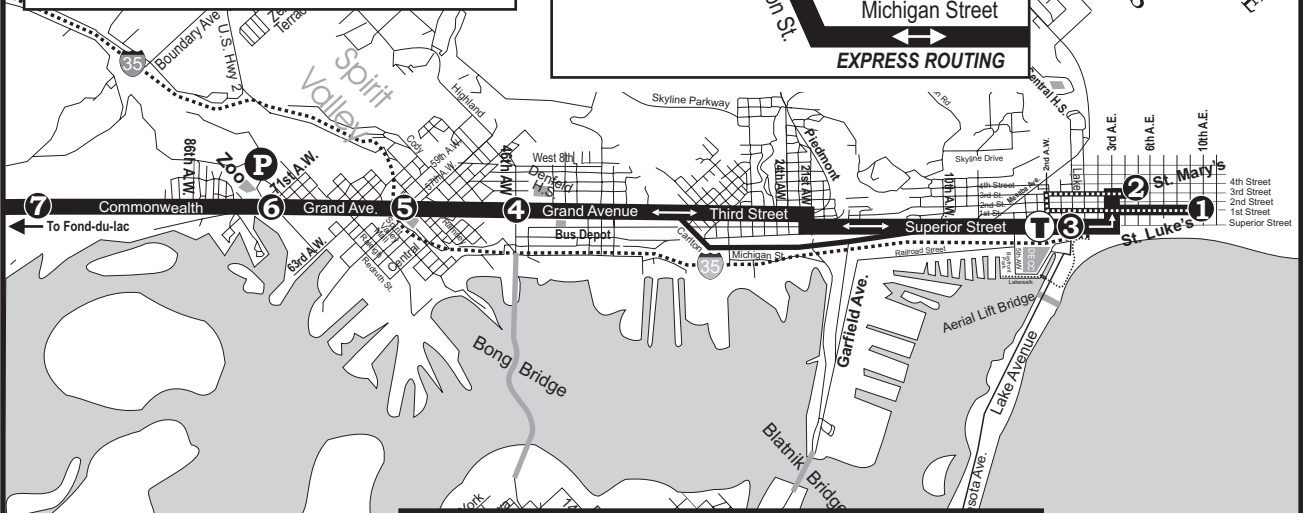

FREE Morning Peak Hour Service Zone

To Fond-du-lac 88th A.W. 46th A.W.

West Mainline between Fond-du-lac and 46th A.W.

New Duluth & Proctor Express Routing

Non-Stop between Carlton & downtown

PARK FREE

P Lake Superior Zoo
PARK & RIDE
7100 Grand Avenue

ROUTE CODES

- | | |
|-------------------------|-------------------------------------|
| 1 — Grand Avenue / Zoo | 6 — East Mainline UMD |
| 2 — New Duluth | 6E3 — 6AE & 3rd Street (Essentia) |
| 2F — Fond du Lac | 7 — Lakeside |
| 2X — New Duluth Express | 10 — Duluth Heights / Mall |
| 3 — Proctor | 10H — Duluth Heights / Mall via 6AE |
| 3X — Proctor Express | 13U — East 4th Street / UMD |